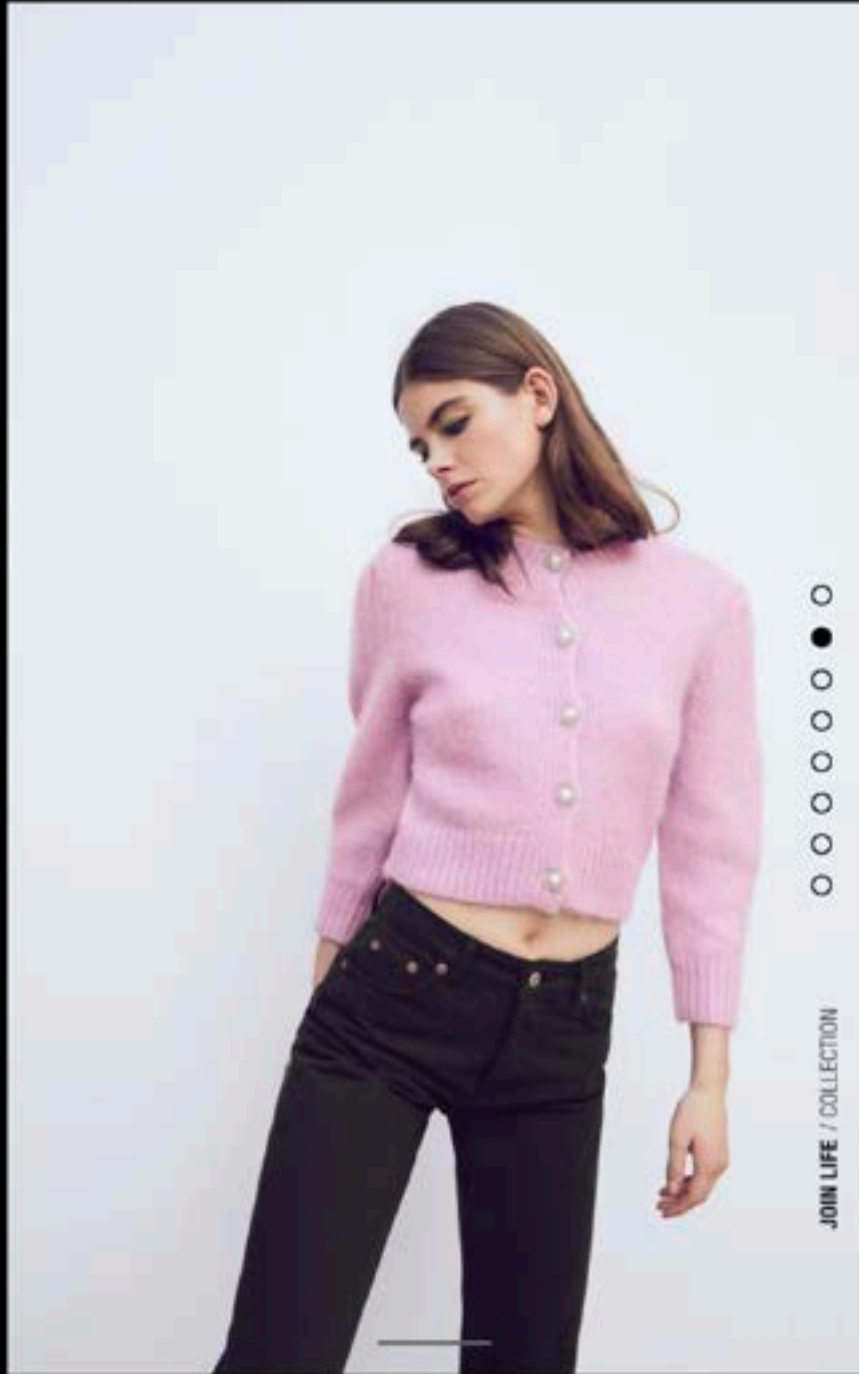

JOIN LIFE / COLLECTION

NEW

JEWEL BUTTON KNIT CARDIGAN

45.90 USD

ADD TO BAG

Round neck cardigan with below-the-elbow length sleeves. Rib trim. Front jewel button closure.