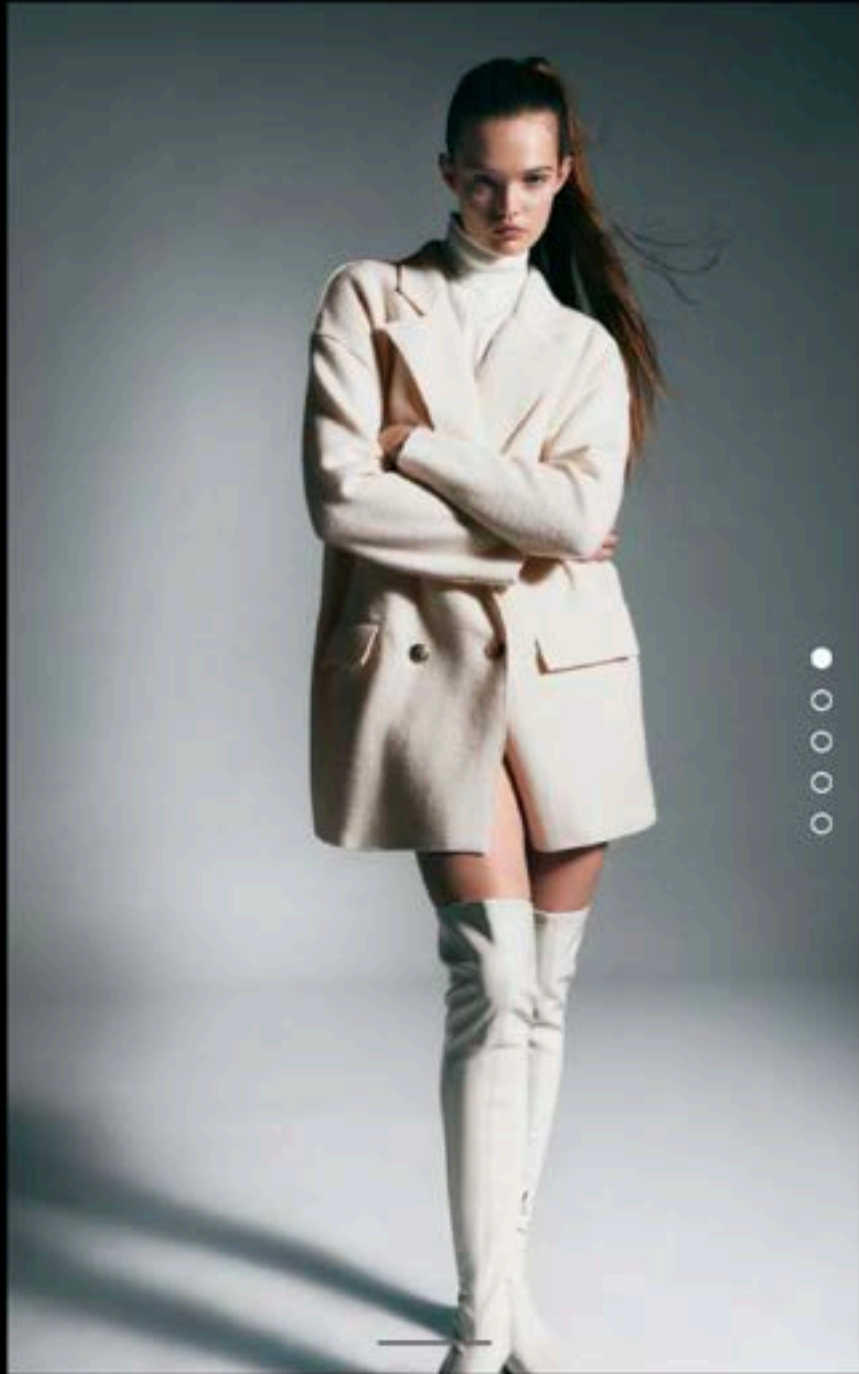

NEW

FITTED WOOL BLEND COAT

219.00 USD

ADD TO BAG

Tailored coat made of wool blend fabric. Lapel collar and long sleeves with tonal faux fur appliqué. Front flap pockets with buttons. Belt wi...

NEW

WOOL BLEND COAT WITH CONTR...