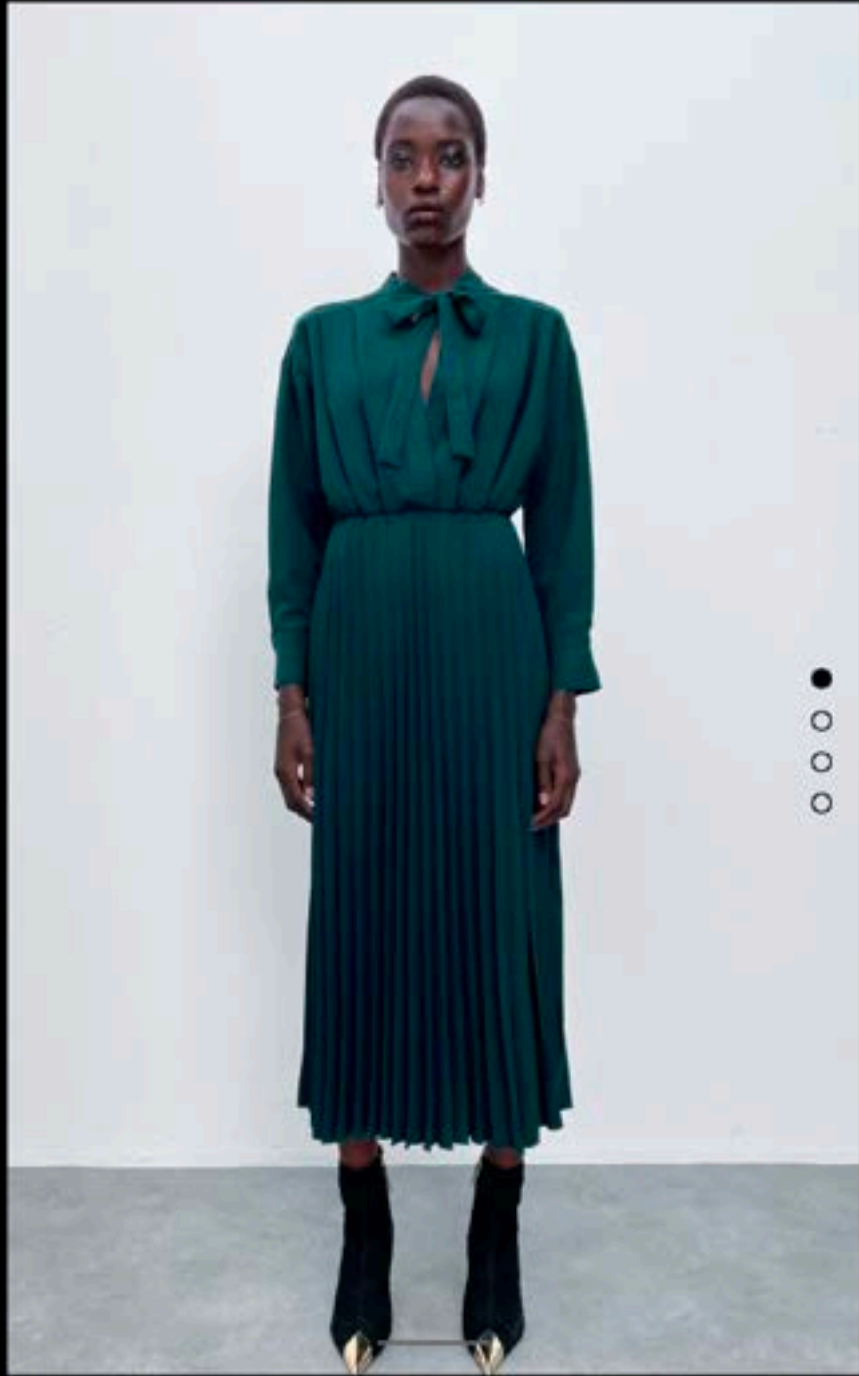

ADD TO BAG

Round neck long sleeve dress.

NEW

BELTED PRINTED DRESS

69.90 USD

ADD TO BAG

Round neck dress with long sleeves with ruffled cuffs. Elastic waist with contrasting belt. Interior lining. Back opening with button closure.

NEW

PRINTED SHIRT DRESS

69.90 USD

ADD TO BAG

Dress with V-neck lapel collar and long sleeves. Front ruching. Front gold button closure.

NEW

PLEATED SKIRT BOW TRIM DRESS

69.90 USD