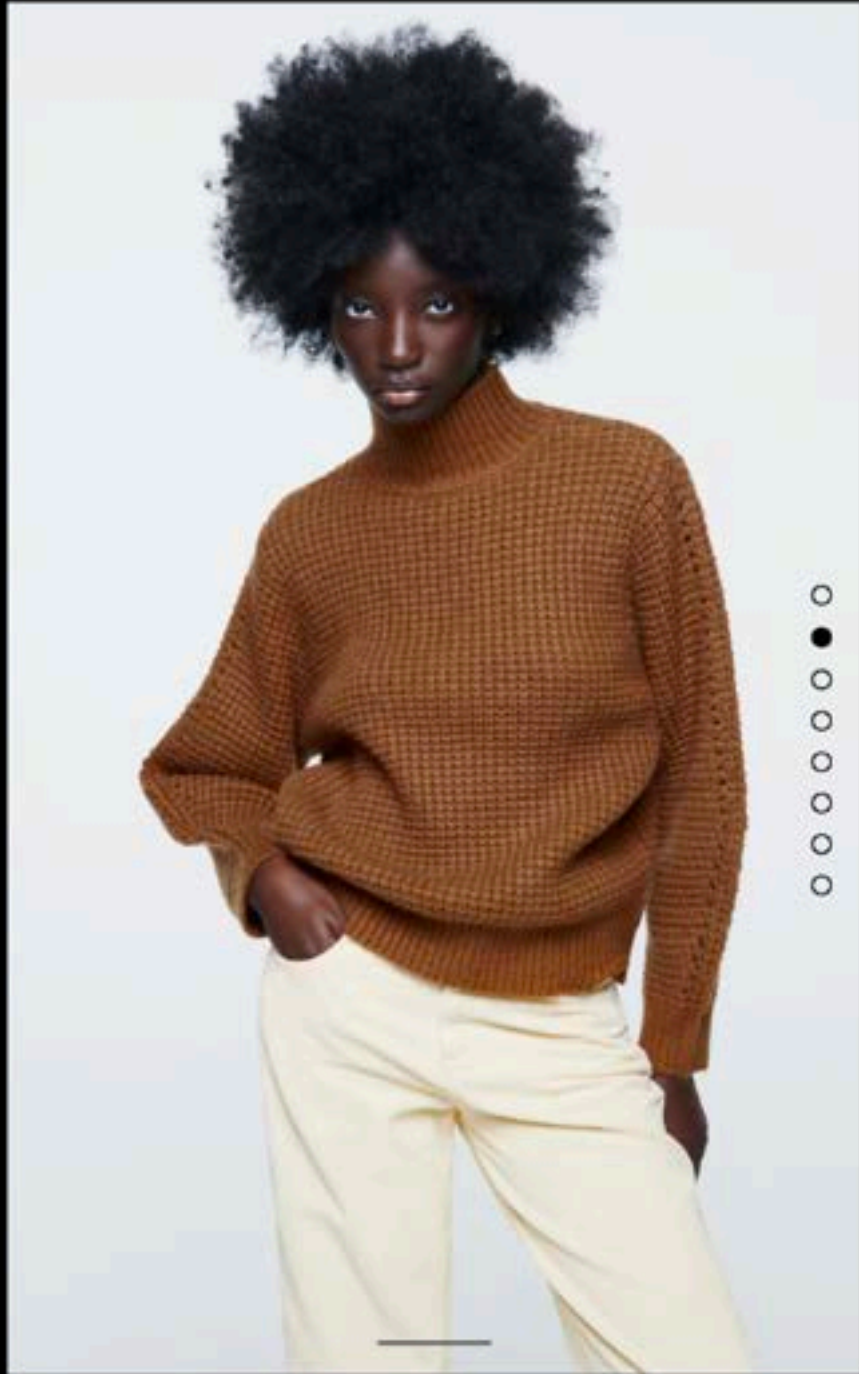

NEW

MOCK NECK SWEATER

49.90 USD

ADD TO BAG

High collar knit sweater with long sleeves.