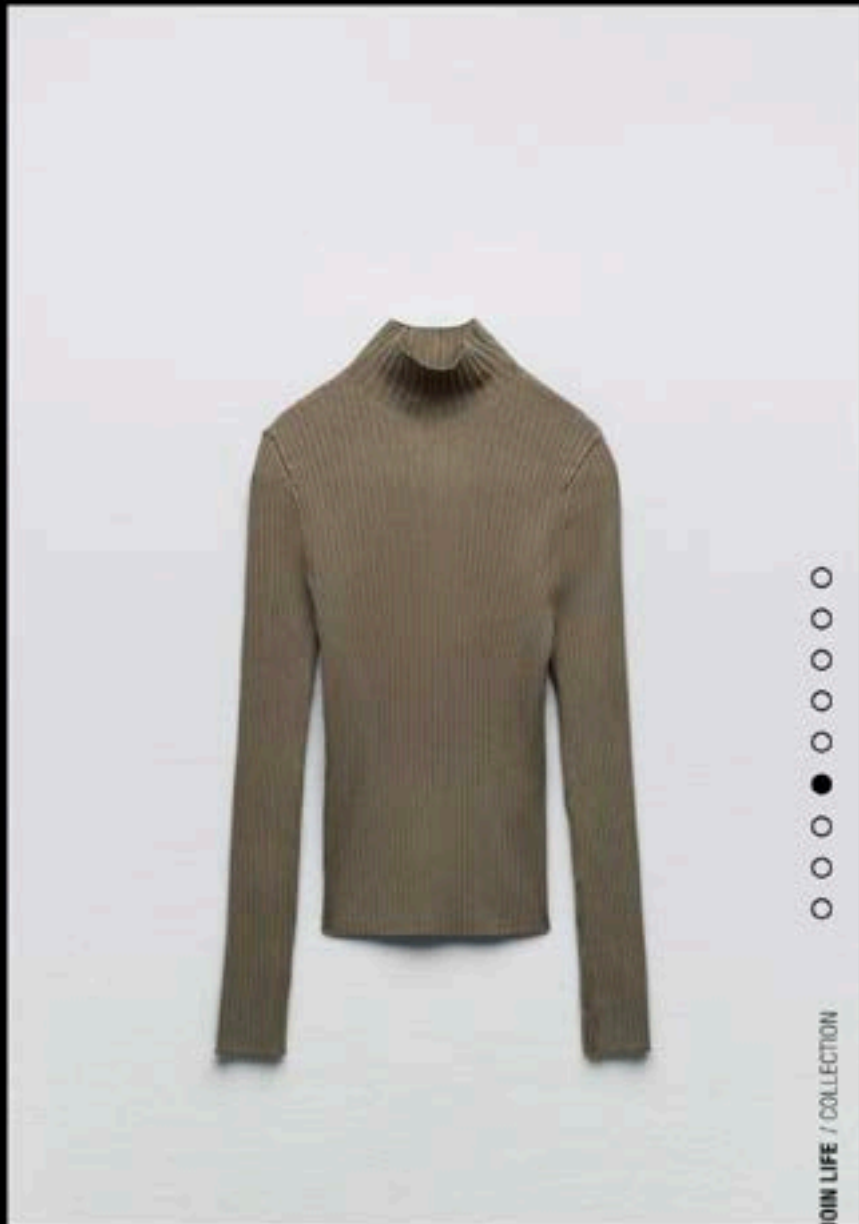

JOIN LIFE / COLLECTION

Light gray

NEW

RIBBED KNIT SWEATER

+3 COLORS

29.90 USD

ADD TO BAG

Fitted sweater with high collar and long sleeves.

JOIN LIFE / COLLECTION

Black

NEW

RIBBED KNIT SWEATER

+3 COLORS

29.90 USD

ADD TO BAG

Fitted sweater with high collar and long sleeves.