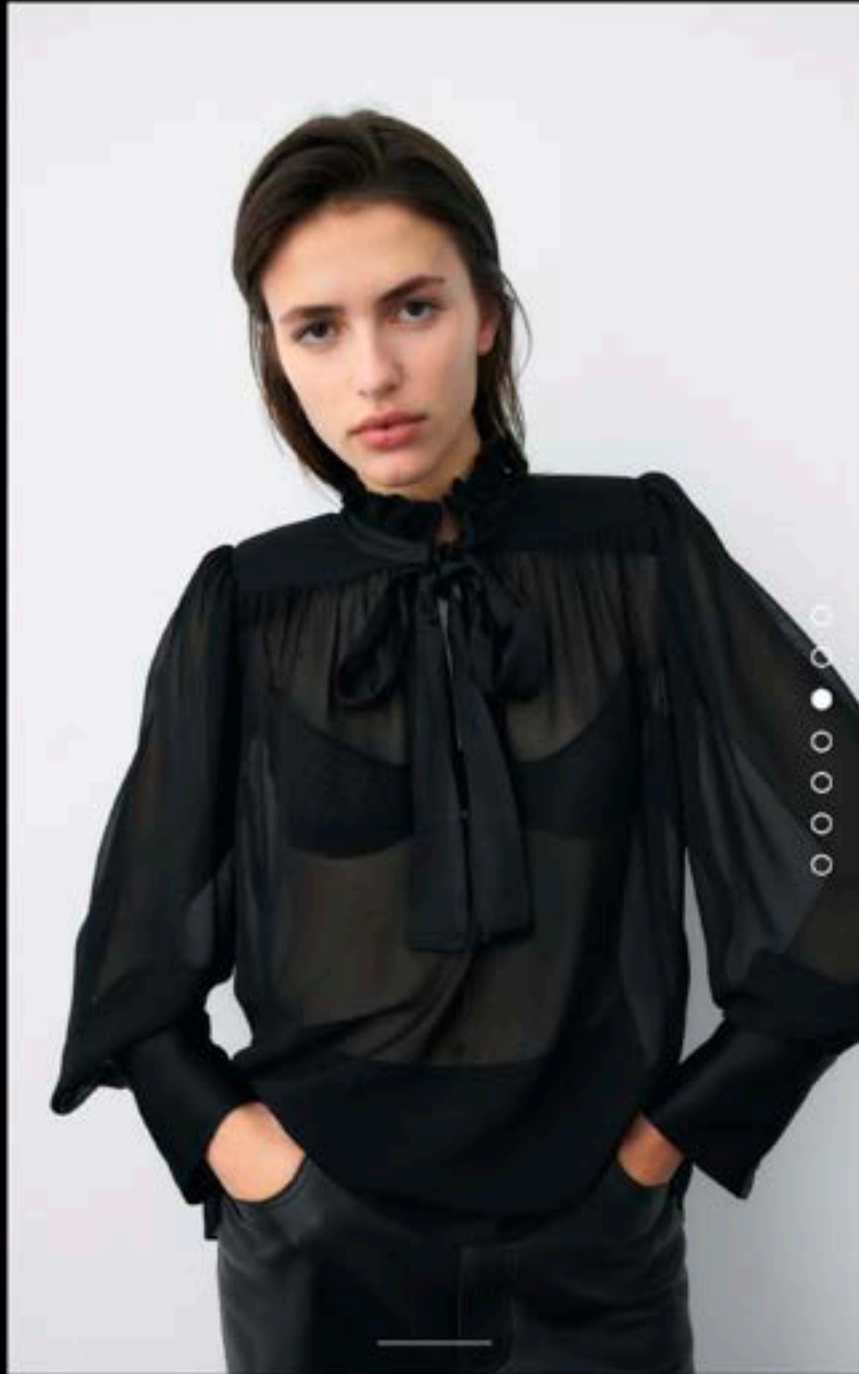

ADD TO BAG

High collar blouse with long sleeves. False lined buttons at front. Back opening with button closure

NEW

RUFFLED BLOUSE

49.90 USD

ADD TO BAG

Semi-sheer blouse with high ruffled round collar and V-neckline. Long sleeves with shoulder pads and cuffs. Asymmetric hem. Front clousur...