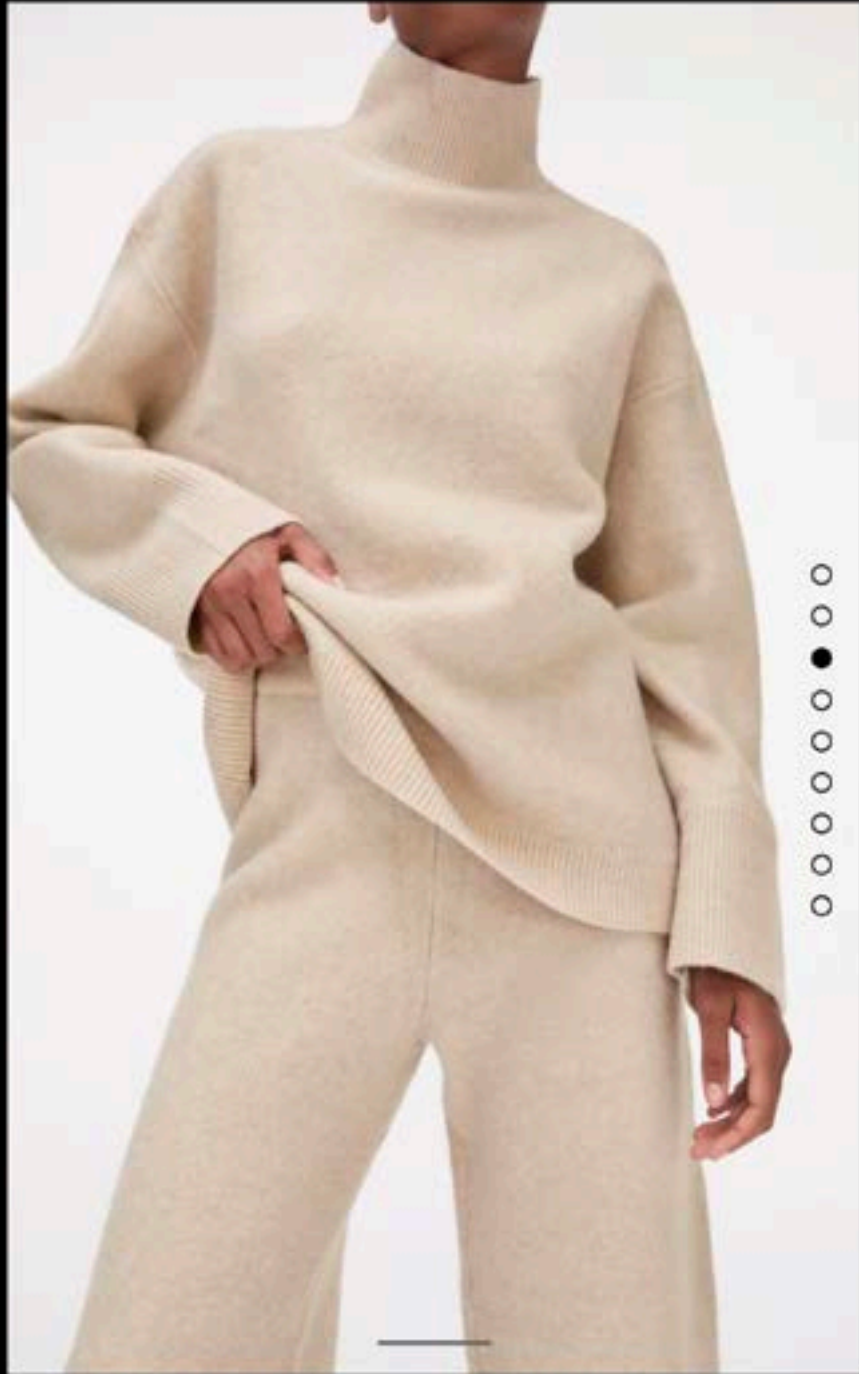

CABLE KNIT SWEATER

49.90 USD

ADD TO BAG

High collar long sleeve knit sweater. Raised cable-knit detail.

NEW

SEQUINED KNIT SWEATER

89.90 USD

ADD TO BAG

Round neck long sleeve sweater. Sequin appliqué and tonal pom-pom detail.

NEW

HIGH COLLAR KNIT SWEATER

49.90 USD

ADD TO BAG

High collar sweater with long sleeves. Ribbed trim.

NEW

HIGH COLLAR KNIT SWEATER