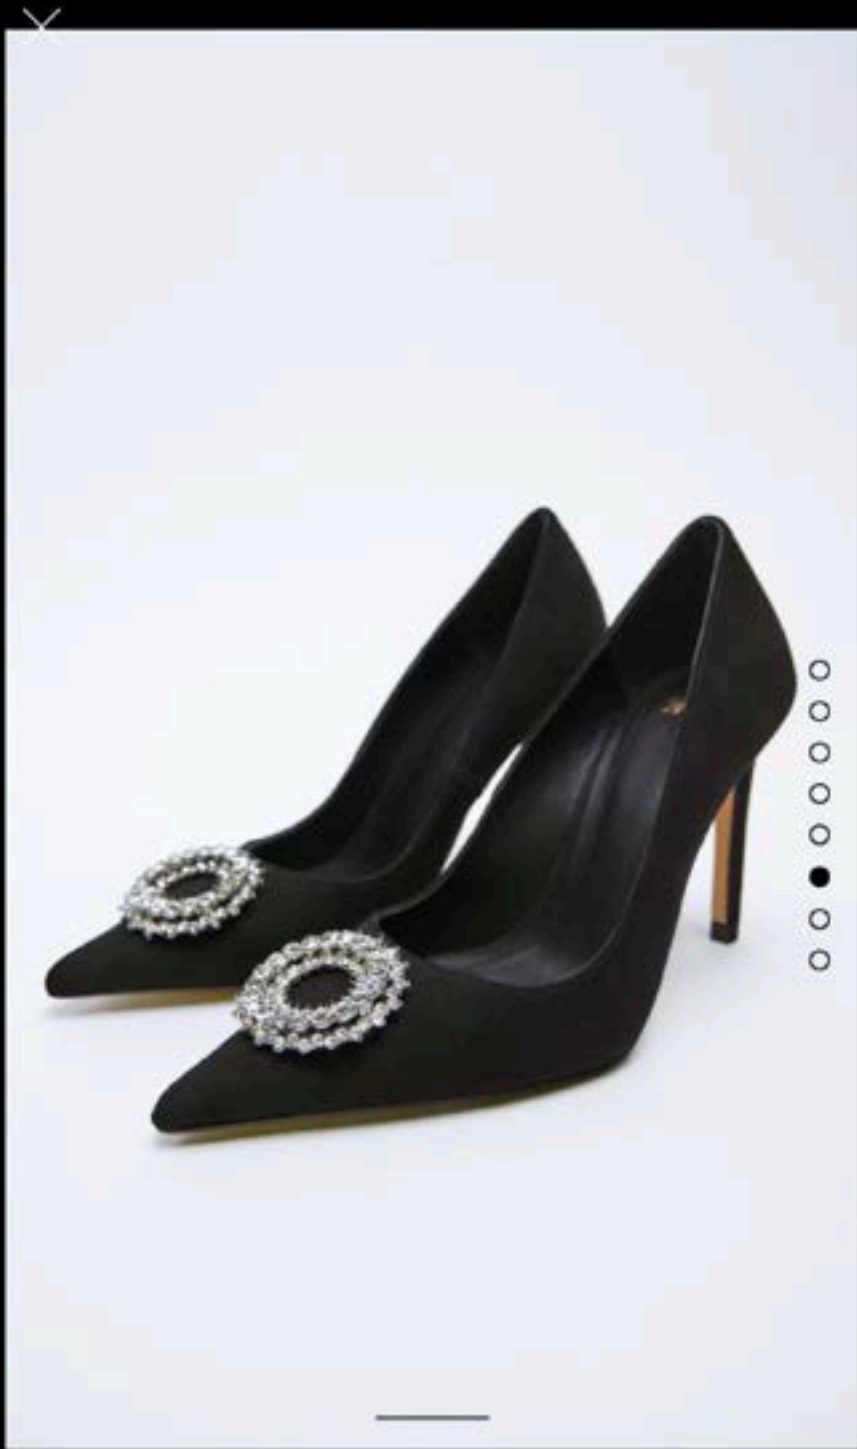

NEW

METAL HEEL LEATHER SLINGBACK SHOES

129.00 USD

ADD TO BAG

LEATHER SLINGBACK SHOES. CONTRAST COLOR INTERIOR. POINTED TOES. BUCKLE CLOSURE AT SIDE STRAP. METALLIC EF...

JOIN LIFE / COLLECTION

NEW

LEATHER HEELS

89.90 USD

ADD TO BAG

HIGH HEEL LEATHER PUMPS. POINTED TOES. BACK SEAM. SQUARED BACK. STILETTO HEEL

NEW

JEWEL TRIM HEELED SHOES

129.00 USD

ADD TO BAG

HIGH HEEL LEATHER PUMPS. FRONT BUCKLE WITH JEWEL TRIM. POINTED TOES. STILETTO HEEL