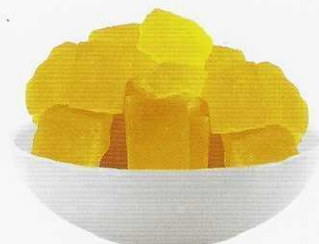

GOLDEN SUN

Dried Fruit

Normal Sugar

PAPAYA

Slice natural

Chunk yellow

Stick mix color

Stick yellow color

Dice natural

Dice mix color

Spear red color

Spear
with cantaloupe flavor

PINEAPPLE

Slice ring

Core slice mix color

Core coin mix color

Core dice mix color

Core dice natural color

Core stick natural color

Core coin
thickness 8-10 mm.
Yellow color

Core coin
thickness 5-7 mm.
Yellow color

POMELO

Slice green color

Slice natural color