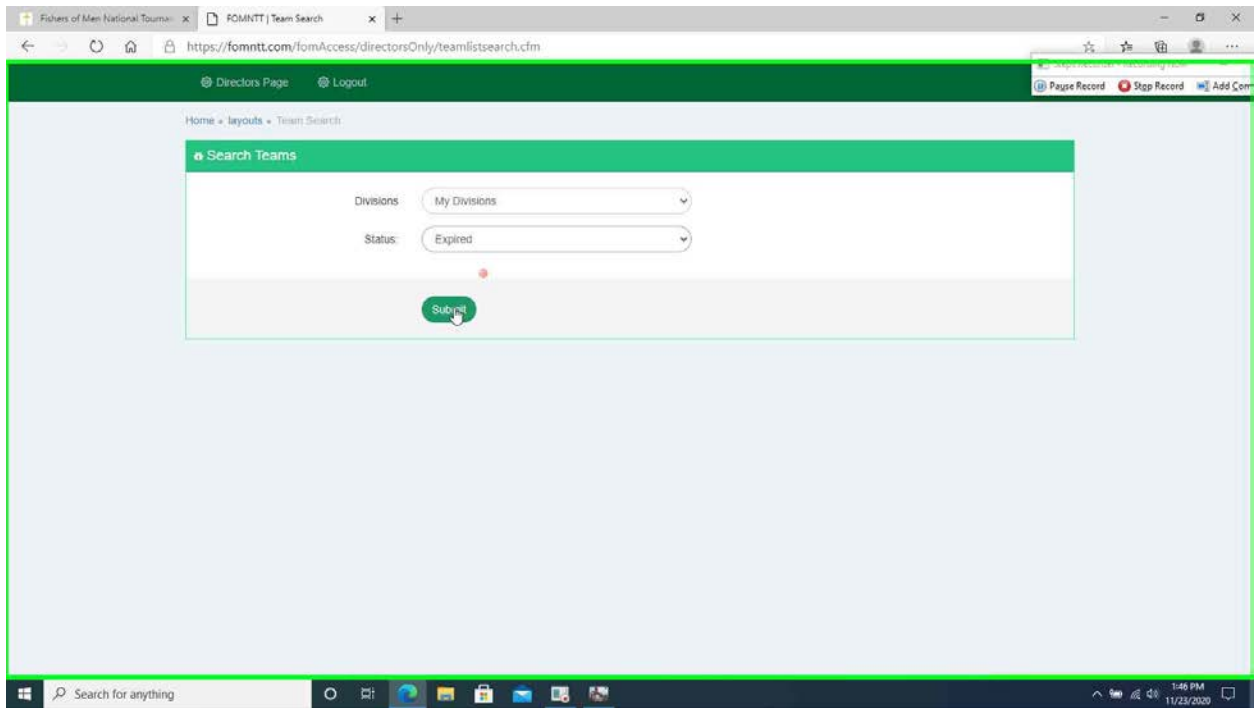

Export Teams from Directors' Site to use in TK Pro

Go to "fomntt.com" and click "Login"

**Once Logged in go to categories and choose
“Teams”**

**Select active or Expired depending if they have
paid for membership.**