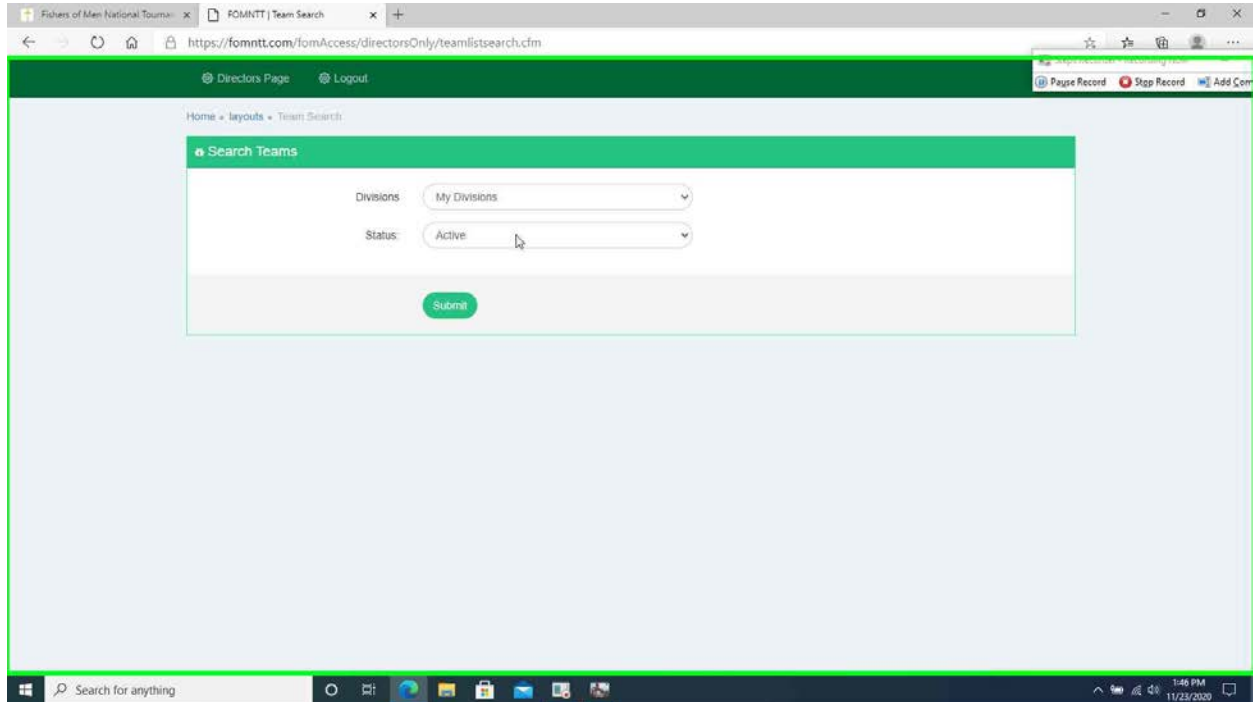

Export Teams from Directors' Site to use in TK Pro

Go to "fomntt.com" and click "Login"

**Once Logged in go to categories and choose
“Teams”**

**Select active or Expired depending if they have
paid for membership.**