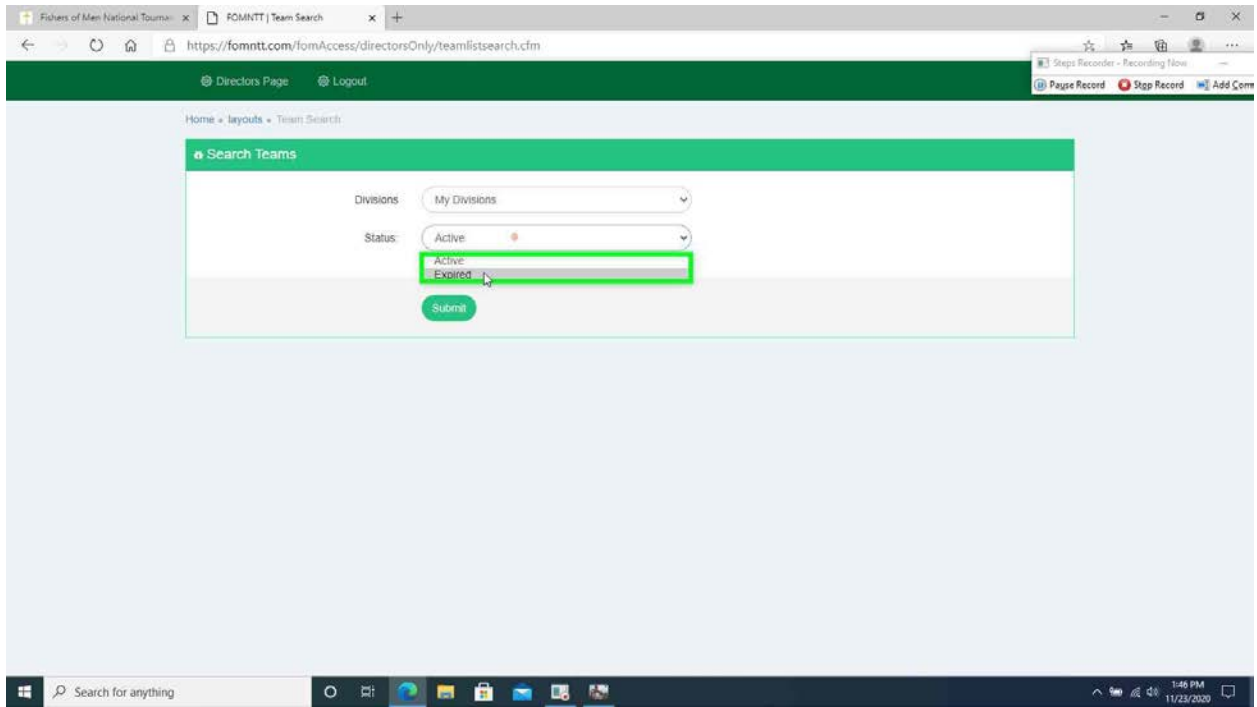

Export Teams from Directors' Site to use in TK Pro

Go to "fomntt.com" and click "Login"

**Once Logged in go to categories and choose
“Teams”**

**Select active or Expired depending if they have
paid for membership.**