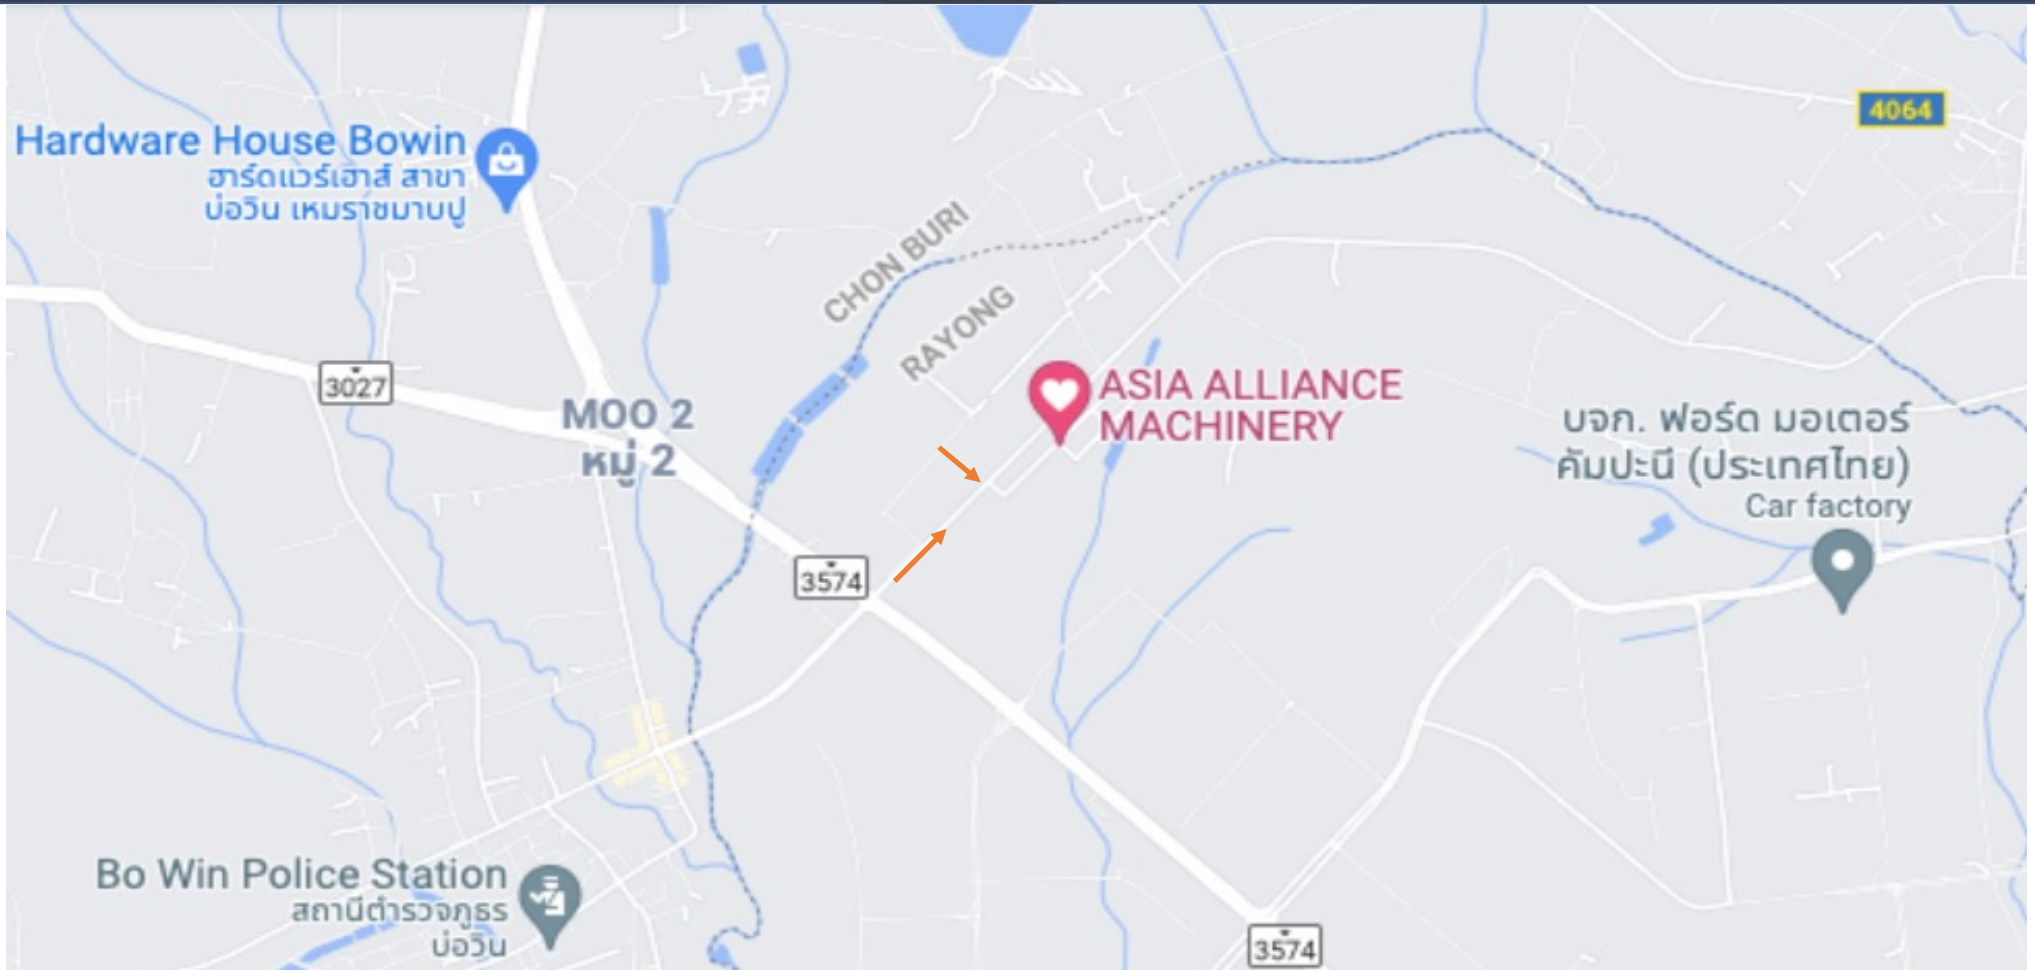

Chodthanawat Factory/Warehouse 5, Unit A03, 44/1 Moo 7, Khao Khan Song, Sriracha, Chonburi 20110

Chodthanawat Factory/Warehouse 5, Unit A03, 44/1 Moo 7, Khao Khan Song, Sriracha, Chonburi 20110

Chodthanawat Factory/Warehouse 5, Unit A03, 44/1 Moo 7, Khao Khan Song, Sriracha, Chonburi 20110