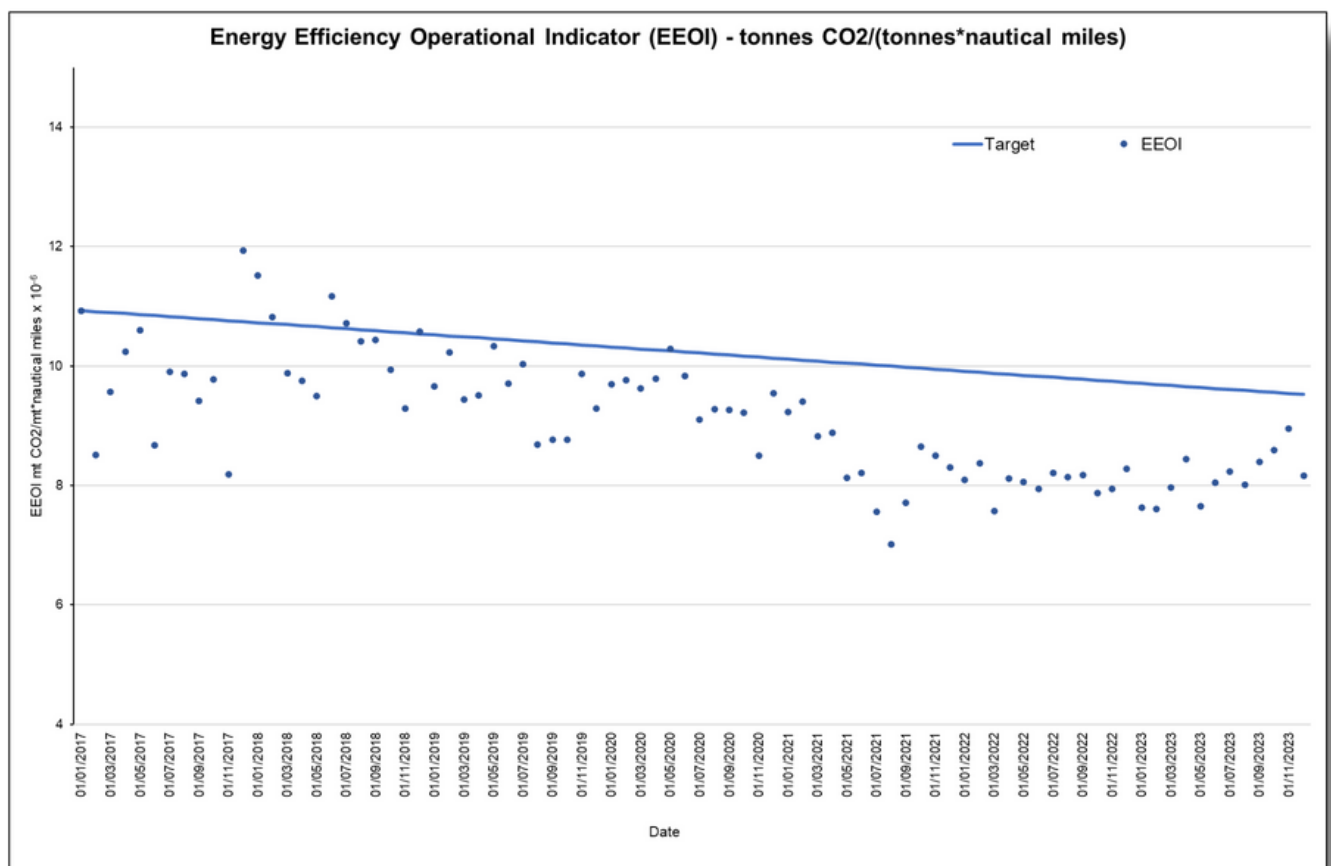

SAMPLE EEOI REPORT

POWERING
THE FUTURE
OF GREEN
SHIPPING

EEOI REPORT

M.V. MY VESSEL II

EEOI CALCULATION

We provide EEOI calculations on a voyage, daily, weekly or monthly basis. We cater for the individual requirements of our clients needs. EEOI provides a real-time assessment of a ship's operational efficiency and is often used by ship operators to monitor and improve their vessel's energy performance. It helps shipowners and operators make operational adjustments to reduce fuel consumption and emissions.