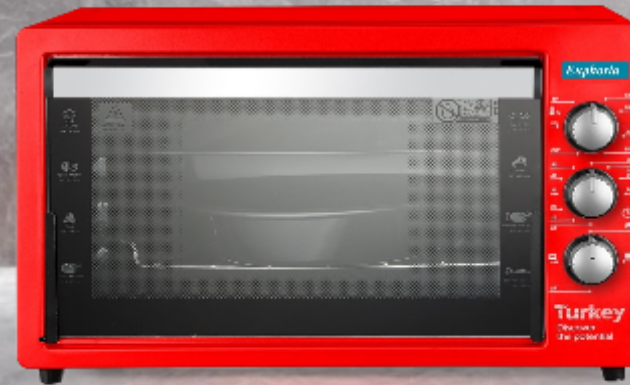

Euphoria®

MIDI OVEN 40 LT

5003

Euphoria Gourmet Countertop Oven 40 lt

Full Description

Supplier Item No	: 5003
Capacity	: 40 L
Control panel	: Manual
Plug	: European
Voltage- Power	: 230V / 50-60Hz - 1500 W
Interior coating	: Aluzinc
Oven Construction	: Two body layers at top, bottom, back and two sides
Insulation	: Glass wool heating insulation between body layers
Door	: Single or Double glass door system
Thermostat	: Adjustable thermostat control 30-320°C
Timer	: 90 minutes
Basic cooking options	: Lower and upper heaters can function separately or together
Heating elements	: High quality stainless steel M shape heating elements
Accessories included	: Stainless Steel Grid + 1 enameled tray
Additional functions	: Convection, inner light, rotisserie and enamel interior coating
Product dimensions	: 520x420x300 mm
Interior cavity dimension	: 395x365x250 mm

Logistic Details

Export carton	
Dimensions (cm)	: 52x42x33,5 cm
Pcs per 40'HQ	: 1000 Pcs