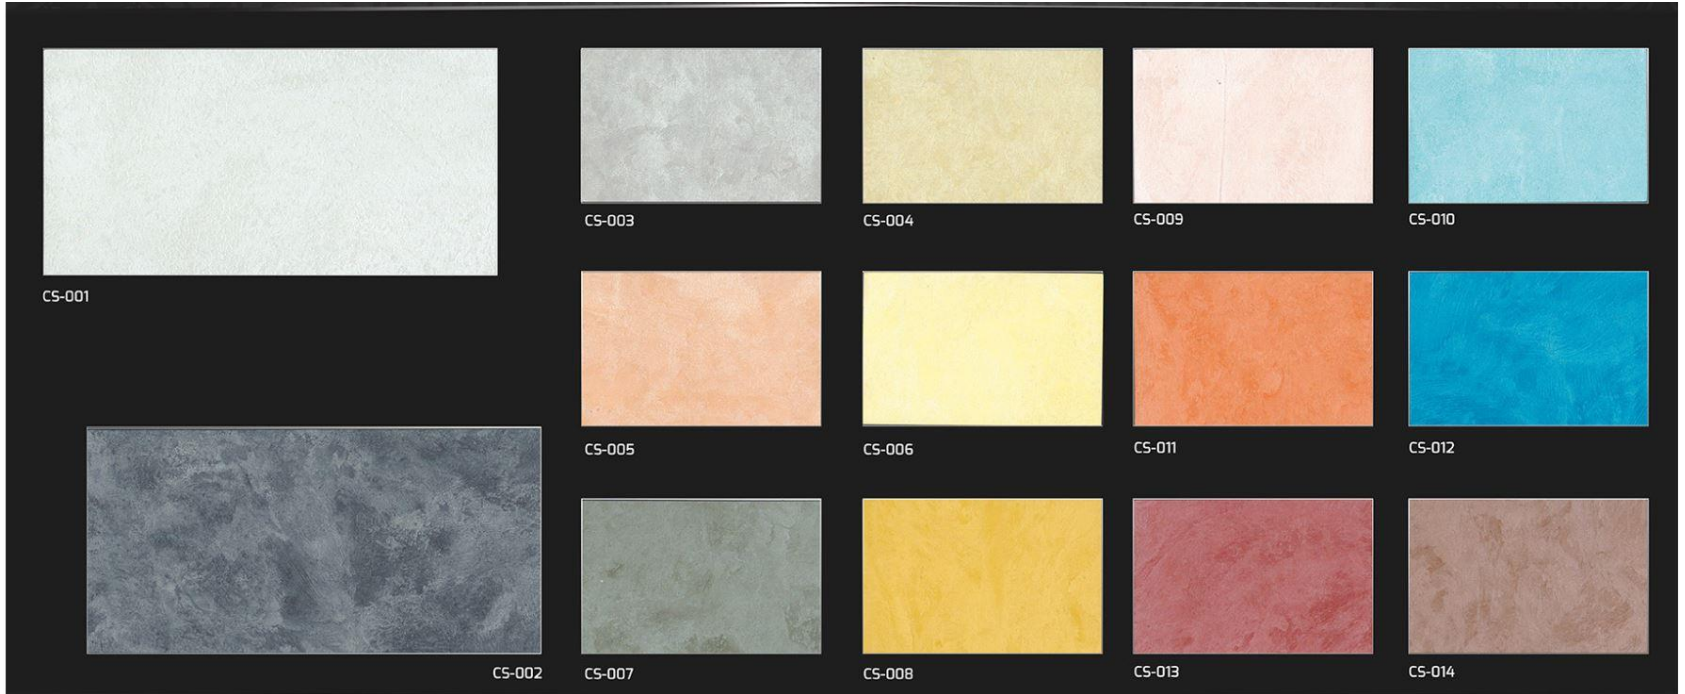

HALE COATING PAINT COLOURS