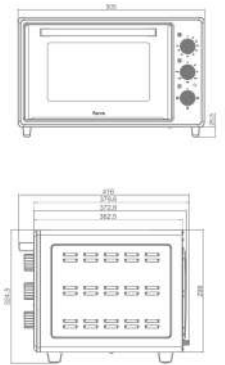

35 LITRES

Electrical Midi Oven

Specifications

- Upper & Lower Heating Elements (0+3 Functions)
- Bimetal Thermostat
- Inox Knob & Black Color Handle
- 1 Deep Decorative Oven Tray
- 1 Chrome Coated Wire Grid
- 1 Round Oven Tray
- Mechanical Timer

Options

- Turbo Fan
- Chicken Rotisserie
- Enamel Oven Cavity
- Hidden Bottom Heating Element
- Oven Lamp
- Double Glass Oven Door

Drawing

Optional Features

COLOR

KNOB

HANDLE