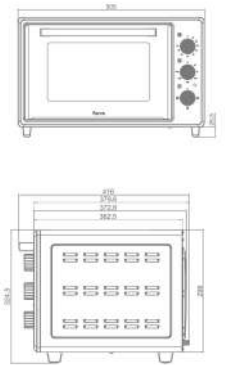

35 LITRES

Electrical Midi Oven

Specifications

- 2 Electrical Hot Plates
- Upper & Lower Heating Elements (0+3 Fuctions)
- Bimetal Thermostat
- Inox Knob & Red Color Handle
- 1 Deep Decorative Oven Tray
- 1 Chrome Coated Wire Grid
- 1 Round Oven Tray
- Mechanical Timer

Options

- Turbo Fan
- Chicken Rotisserie
- Enamel Oven Cavity
- Hidden Bottom Heating Element
- Oven Lamp
- Double Glass Oven Door

Drawing

Optional Features

COLOR

KNOB

HANDLE