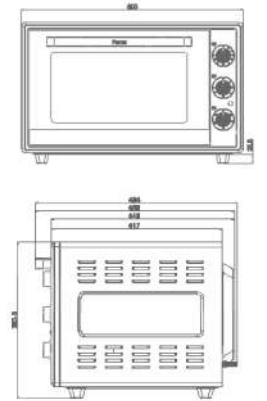

## Specifications

- Upper & Lower Heating Elements ( 0+5 Functions)
- Bimetal Thermostat
- Full Enamel Oven Cavity
- Inox Knob & Handle
- Mechanical Timer
- 1 Deep Decorative Oven Tray
- 1 Chrome Coated Wire Grid
- 1 Round Oven Tray

## Optional Features

COLOR

RED

GREY

BLACK

WHITE

## Drawing

## Specifications

- 3 Electrical Hot Plates
- Upper & Lower Heating Elements ( 0+5 Functions)
- Bimetal Thermostat
- Full Enamel Oven Cavity
- Inox Knob & Handle
- Mechanical Timer
- 1 Deep Decorative Oven Tray
- 1 Chrome Coated Wire Grid
- 1 Round Oven Tray