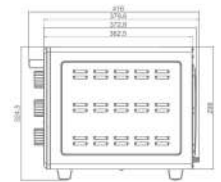

35 LITRES

Electrical Midi Oven

Specifications

- Upper & Lower Heating Elements (0+3 Functions)
- Bimetal Thermostat
- Inox Knob & White Color Handle
- 1 Deep Decorative Oven Tray
- 1 Chrome Coated Wire Grid
- 1 Round Oven Tray
- Mechanical Timer

Options

- Turbo Fan
- Chicken Rotisserie
- Enamel Oven Cavity
- Hidden Bottom Heating Element
- Oven Lamp
- Double Glass Oven Door

Drawing

Optional Features

COLOR

KNOB

HANDLE