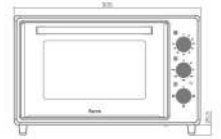

35 LITRES

Electrical Midi Oven

Specifications

- Upper & Lower Heating Elements (0+3 Functions)
- Bimetal Thermostat
- Inox Knob & White Color Handle
- 1 Deep Decorative Oven Tray
- 1 Chrome Coated Wire Grid
- 1 Round Oven Tray
- Mechanical Timer

Options

- Turbo Fan
- Chicken Rotisserie
- Enamel Oven Cavity
- Hidden Bottom Heating Element
- Oven Lamp
- Double Glass Oven Door

Drawing

Optional Features

COLOR

KNOB

HANDLE