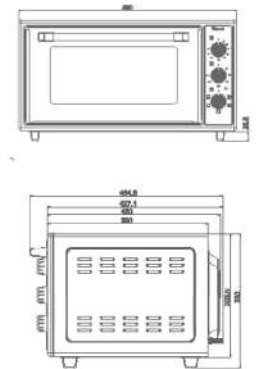

45 LITRES

Electrical Midi Oven

Specifications

- Upper & Lower Heating Elements (0+5 Functions)
- Bimetal Thermostat
- Full Enamel Oven Cavity
- Inox Knob & Handle
- Mechanical Timer
- 1 Deep Decorative Oven Tray
- 1 Chrome Coated Wire Grid
- 1 Round Oven Tray

Options

- Digital Timer
- Hidden Bottom Heating Element
- Turbo Fan
- Chicken Rotisserie
- Double Glass Oven Door
- Oven Lamp

Drawing

Optional Features

COLOR

KNOB

HANDLE