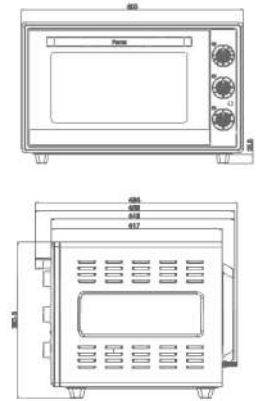

## Specifications

- Upper & Lower Heating Elements ( 0+5 Fuctions)
- Bimetal Thermostat
- Full Enamel Oven Cavity
- Inox Knops & Handle
- Digital Timer
- 1 Deep Decorative Oven Tray
- 1 Chrome Coated Wire Grid
- 1 Round Oven Tray

## Optional Features

COLOR

RED

GREY

BLACK

WHITE

## Drawing