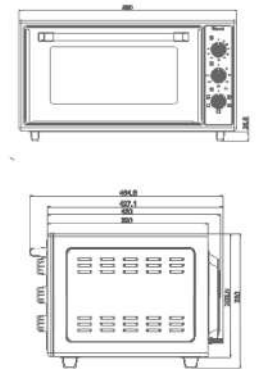

45 LITRES

Electrical Midi Oven

Specifications

- 3 Electrical Hot Plates
- Upper & Lower Heating Elements (0+3 Fuctions)
- Bimetal Thermostat
- Full Enamel Oven Cavity
- Inox Knob & Handle
- Mechanical Timer
- 1 Deep Decorative Oven Tray
- 1 Chrome Coated Wire Grid
- 1 Round Oven Tray

Options

- Digital Timer
- Hidden Bottom Heating Element
- Turbo Fan
- Chicken Rotisserie
- Double Glass Oven Door
- Oven Lamp

Drawing

Optional Features

COLOR

KNOB

HANDLE