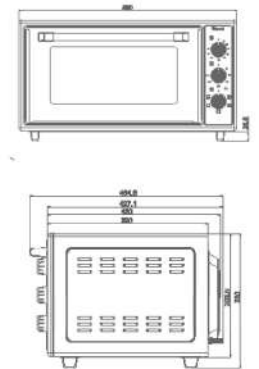

45 LITRES

Electrical Midi Oven

Specifications

- Upper & Lower Heating Elements (0+5 Functions)
- Bimetal Thermostat
- Full Enamel Oven Cavity
- Inox Knob & Handle
- Digital Timer
- 1 Deep Decorative Oven Tray
- 1 Chrome Coated Wire Grid
- 1 Round Oven Tray

Options

- Mechanical Timer
- Hidden Bottom Heating Element
- Turbo Fan
- Chicken Rotisserie
- Double Glass Oven Door
- Oven Lamp

Drawing

Optional Features

COLOR

KNOB

HANDLE