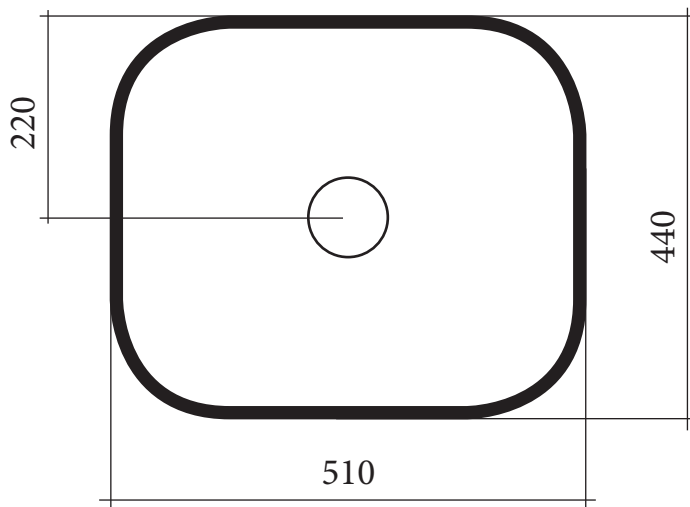

510 x 440 SINGLE BOWL SINK STAINLESS STEEL

PRODUCT CODE: **EAS510UM**

alfresco
SINKS

DIMENSIONS

Material	304 Grade Stainless Steel
Installation	Topmount or Undermount
Fixings	N/A
Sink Dimensions	510 x 440 mm
Bowl Dimensions	510 x 440 x 228 mm
Cabinet Cut-Out	475 x 405 x 4R-115 mm
Min Cabinet Size	475 x 405 x 4R-115 mm
Bowl Capacity	40L
Overflow	N/A
Tap Holes	N/A

*Conditions apply

INSTALLATION TYPE

WASTE FITTING

Supplied with designer waste and plug

RECOMMENDED TAPWARE

CODE: VO54C

MAINTENANCE & CARE

- + Do not use cream cleaners or citrus based cleaning products as they are abrasive.
- + Damage caused by unsuitable cleaning agents will not be covered by warranty.