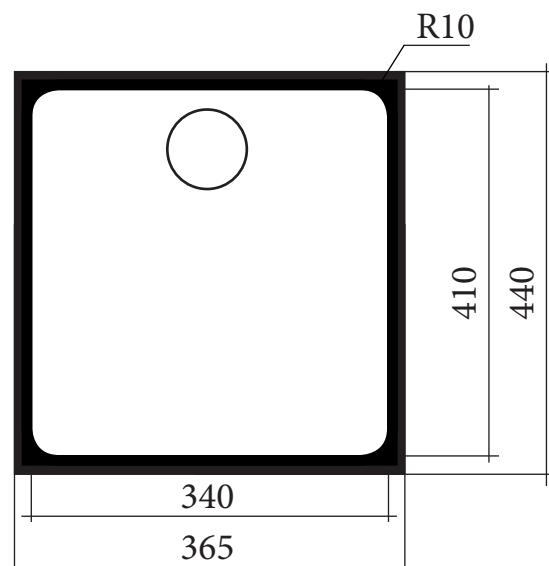

# 365 x 440 SINGLE BOWL SINK TECTONITE CARBON BLACK

PRODUCT CODE: **SID-110-34 CB**

alfresco  
SINKS

DIMENSIONS

\*Conditions apply

INSTALLATION TYPE

UNDERMOUNT

WASTE FITTING

<b>Finish</b>	Tectonite Carbon Black
<b>Installation</b>	Undermount
<b>Fixings</b>	N/A
<b>Sink Dimensions</b>	365 x 440 mm
<b>Bowl Dimensions</b>	340 x 410 x 200 mm
<b>Cabinet Cut-Out</b>	340 x 410
<b>Cabinet Size</b>	500 mm
<b>Bowl Capacity</b>	27L
<b>Overflow</b>	Yes
<b>Tap Holes</b>	N/A