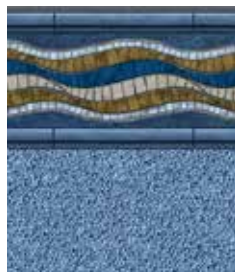

MARCO ISLAND
with Blue Crystal

MODESTO
with Mystic Light Blue

RIVERSIDE
with Stone Brook

OCEAN BEACH
with Mosaic Light Blue

SANTA BARBARA
with Gunite Light Blue

SUNSET BEACH
with Mosaic Light Blue

SANTA ROSA
with Gunite Light Blue