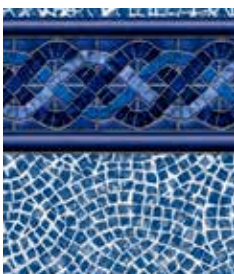

MIDNIGHT OCEAN
with Cobblestone