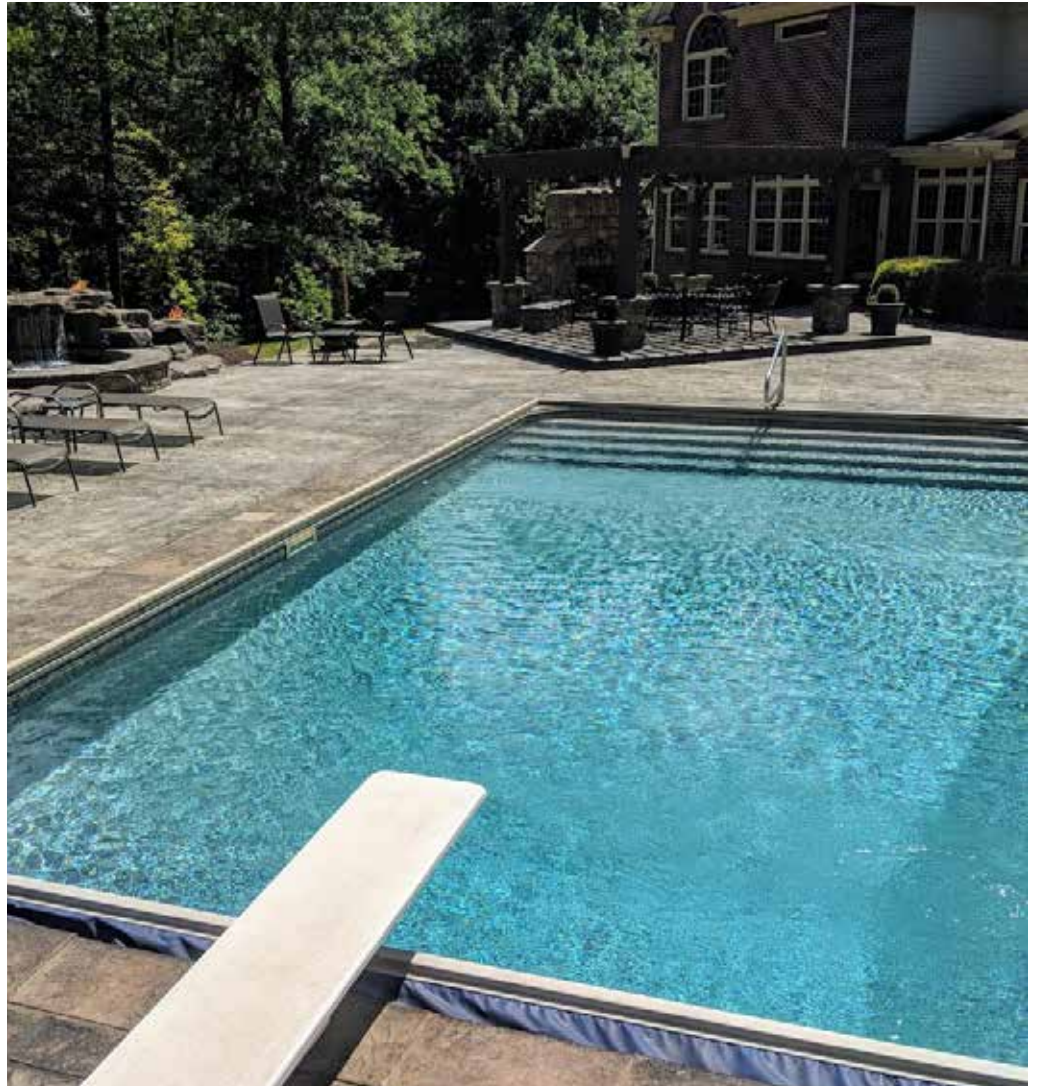

LINER SHOWN: SAVANNAH

Note: Images in brochure may vary in color from actual vinyl sample.