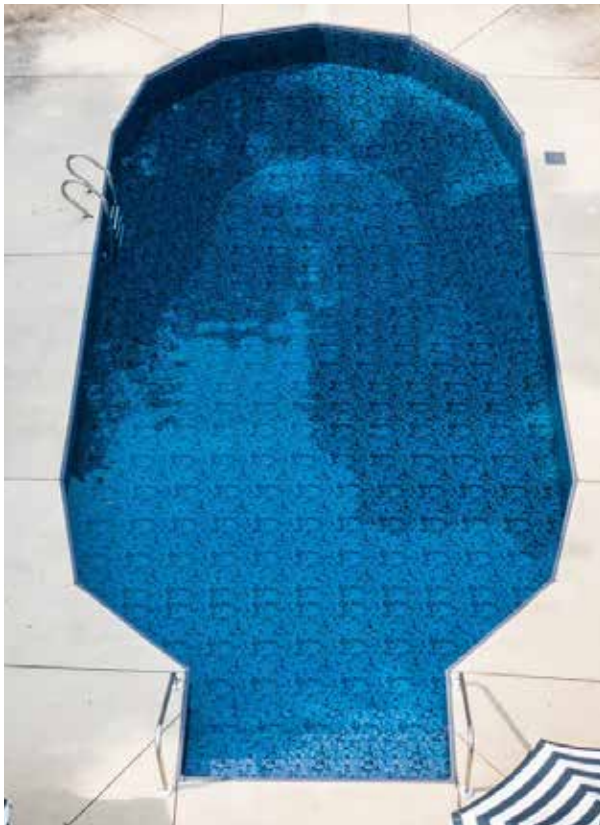

OBSIDIAN

This life-like work of art, mimics the rich stone obsidian and is accented by “Shimmer Stone” to create a pool that is mystical and eye-catching. Pairs well with Blue Slate, Concrete, Caribbean Gray, Gray Crystal, Royal Sapphire, Gunite Light Blue, Black Galaxy, and Midnight Quartz.

LINER SHOWN: OBSIDIAN