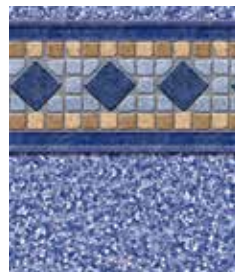

MARCO ISLAND
with Blue Crystal

MODESTO
with Mystic Light Blue

RIVERSIDE
with Stone Brook

OCEAN BEACH
with Mosaic Light Blue

SANTA BARBARA
with Gunite Light Blue

SUNSET BEACH
with Mosaic Light Blue

SANTA ROSA
with Gunite Light Blue