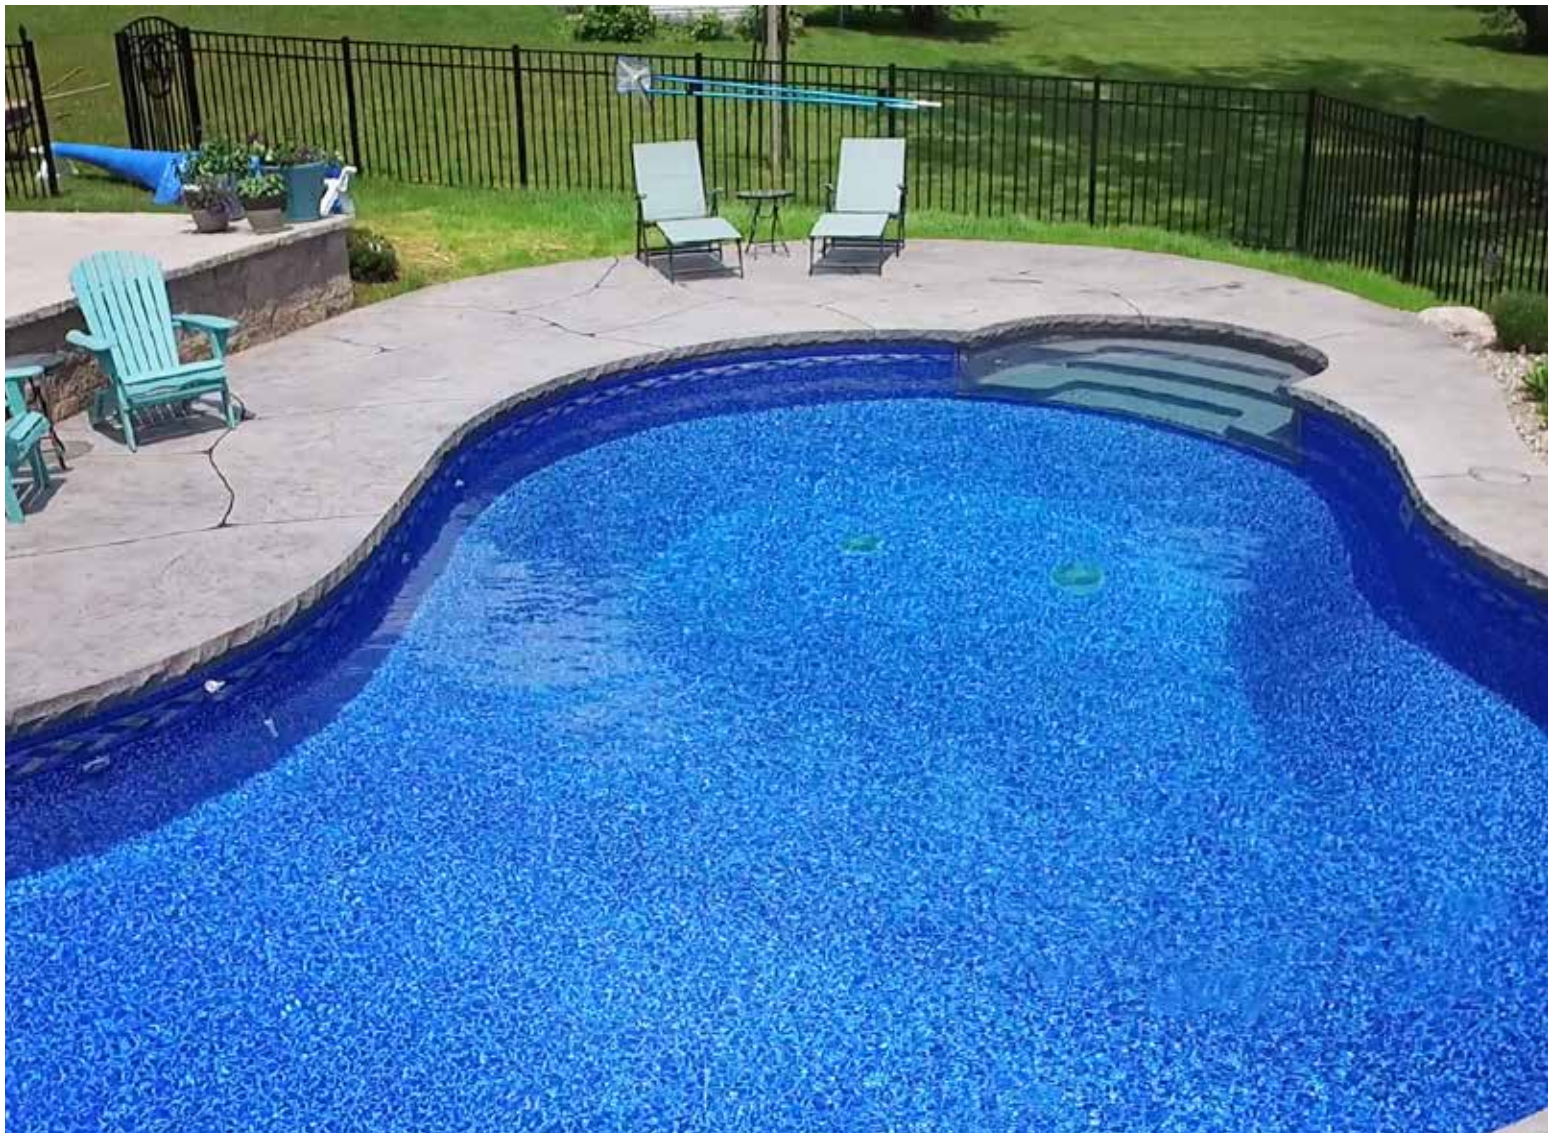

Destination Series / 28 Mil

ColorMagic Primary Default: Dark Blue