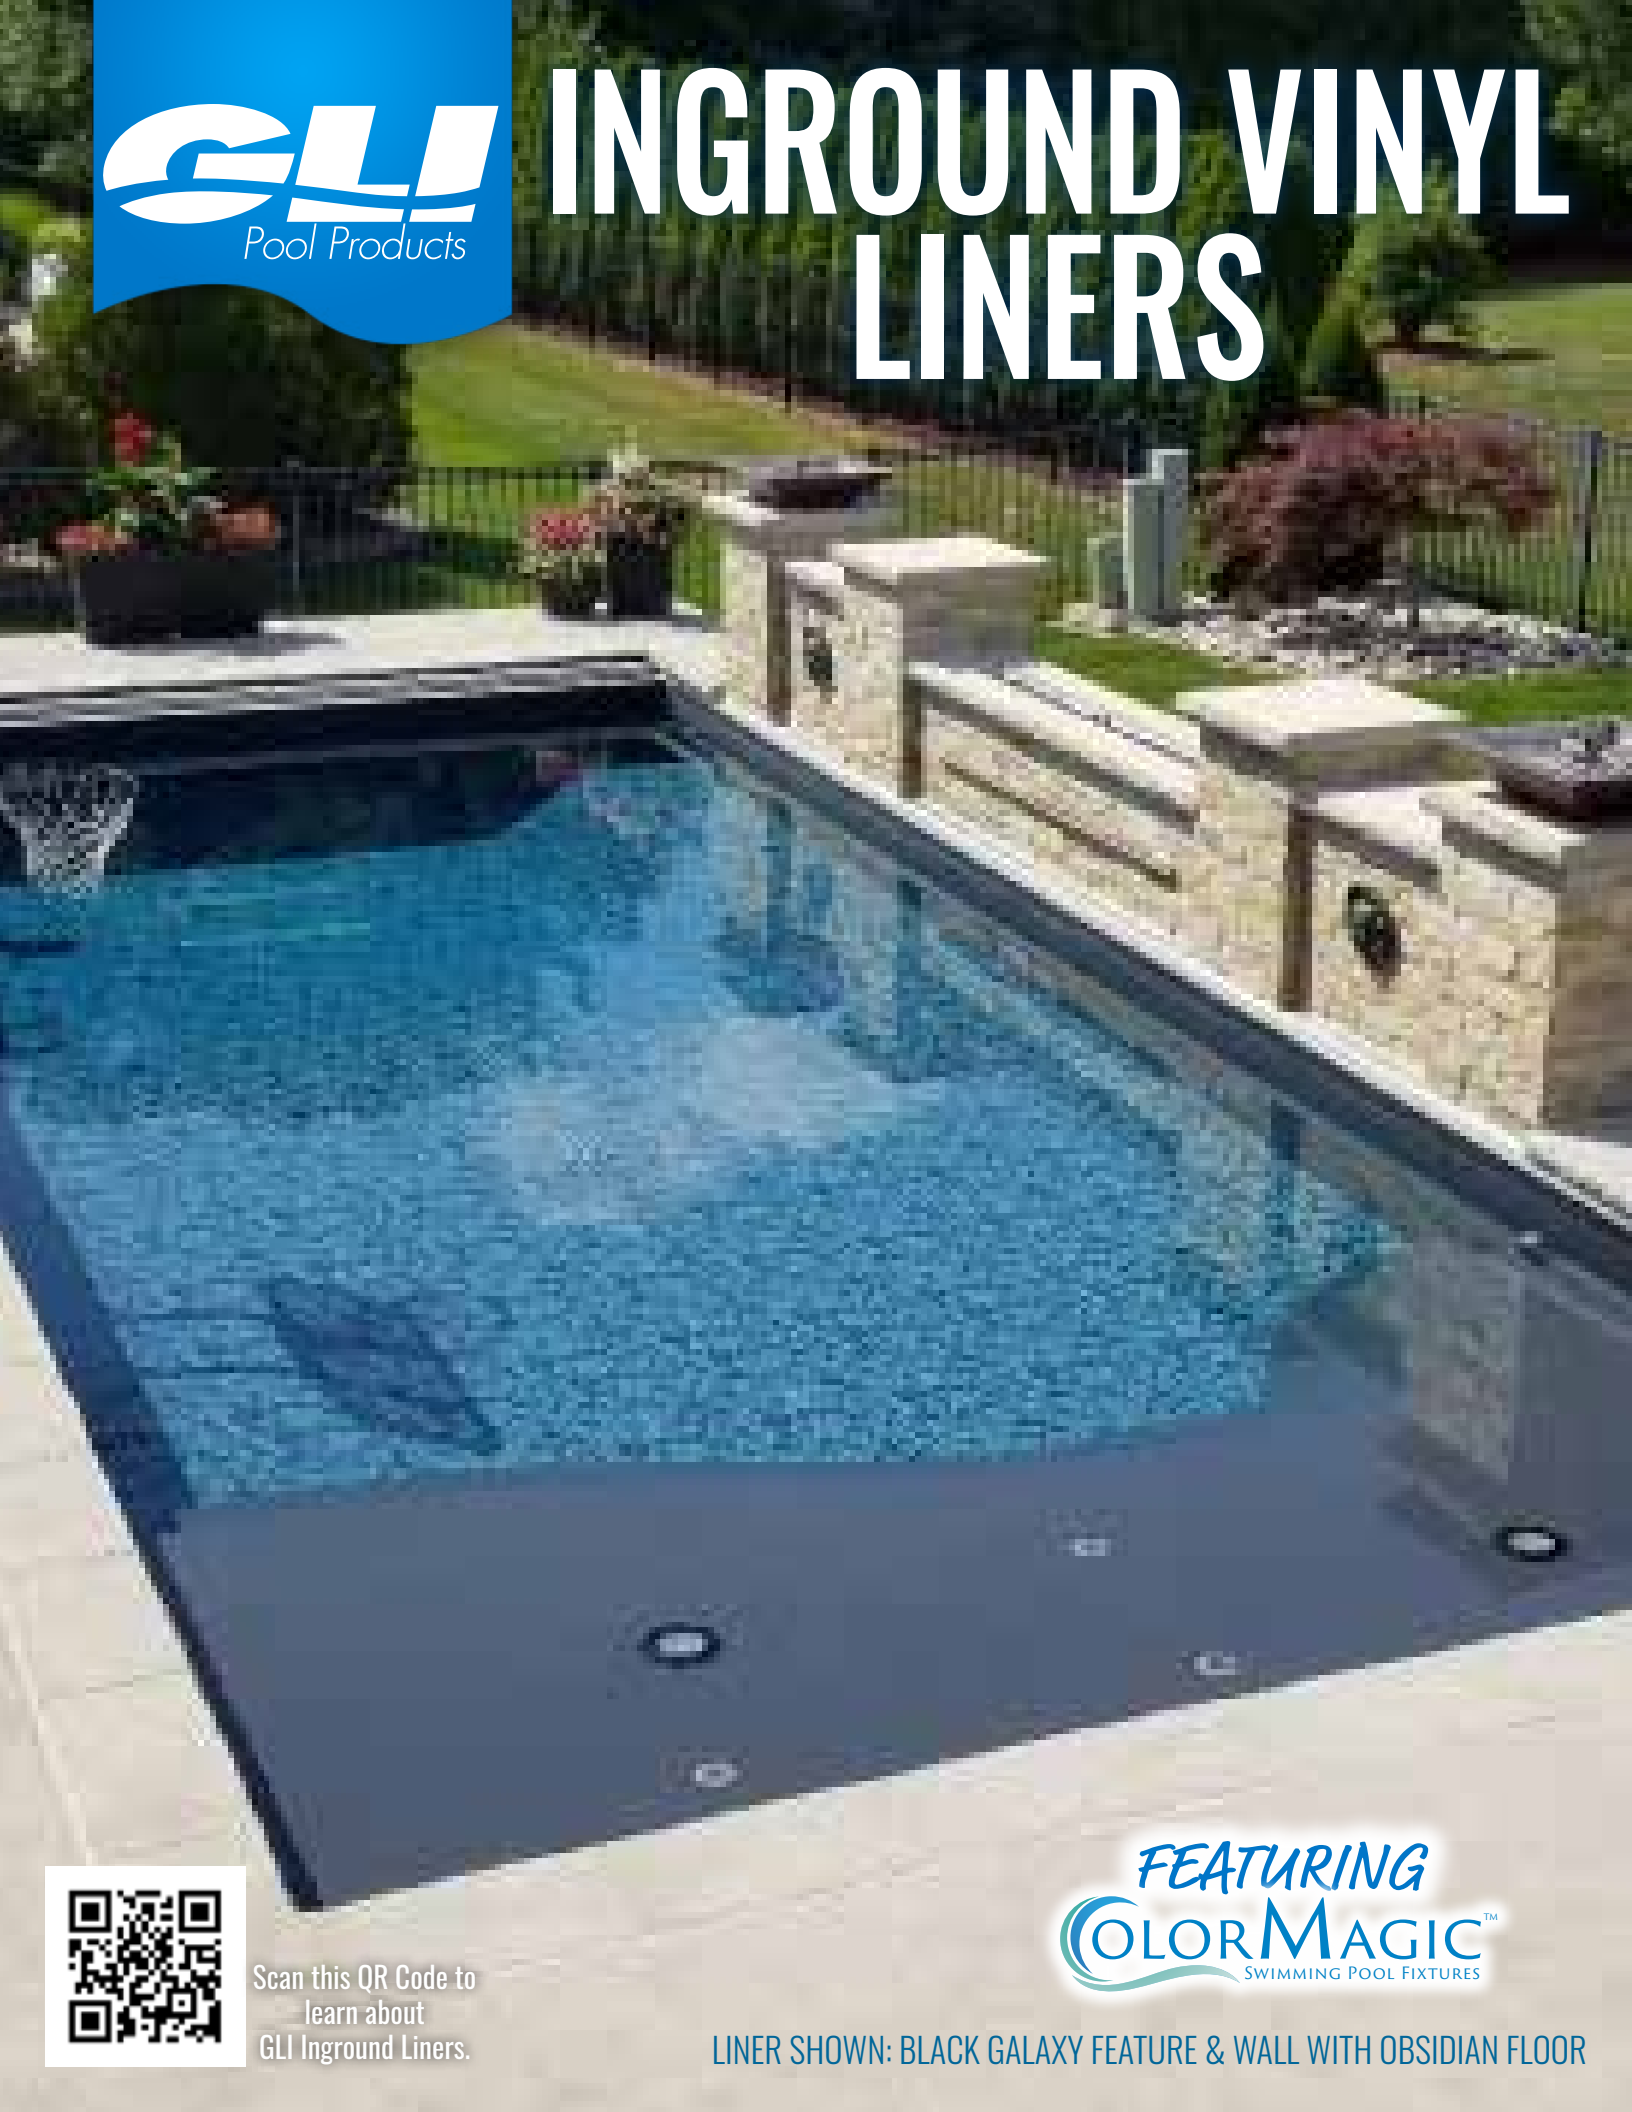

INGROUND VINYL LINERS

Scan this QR Code to
learn about
GLI Inground Liners.

FEATURING
COLORMAGIC™
SWIMMING POOL FIXTURES

LINER SHOWN: BLACK GALAXY FEATURE & WALL WITH OBSIDIAN FLOOR