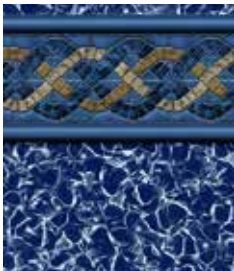

LINER SHOWN: BLUE SLATE

LINER SHOWN: BLUE SLATE

LINER SHOWN: BLUE SLATE

DESTINATION SERIES

SIGNATURE SERIES

SIGNATURE PLUS

LINER SHOWN: MOSAIC DARK GRAY

DESTINATION SERIES
 20 OR 28 MIL

RIO
with Royal Sapphire

BLACK STONE
with Black Galaxy

BREAKING SEAWALL
with Aquarius HD

OXFORD
with Aquarius HD

KENSINGTON
with Canyon

RODEO
with Aquarius

BLUE HAMPTON
with Aquarius

BLUE RALEIGH
with Beach Pebble Blue