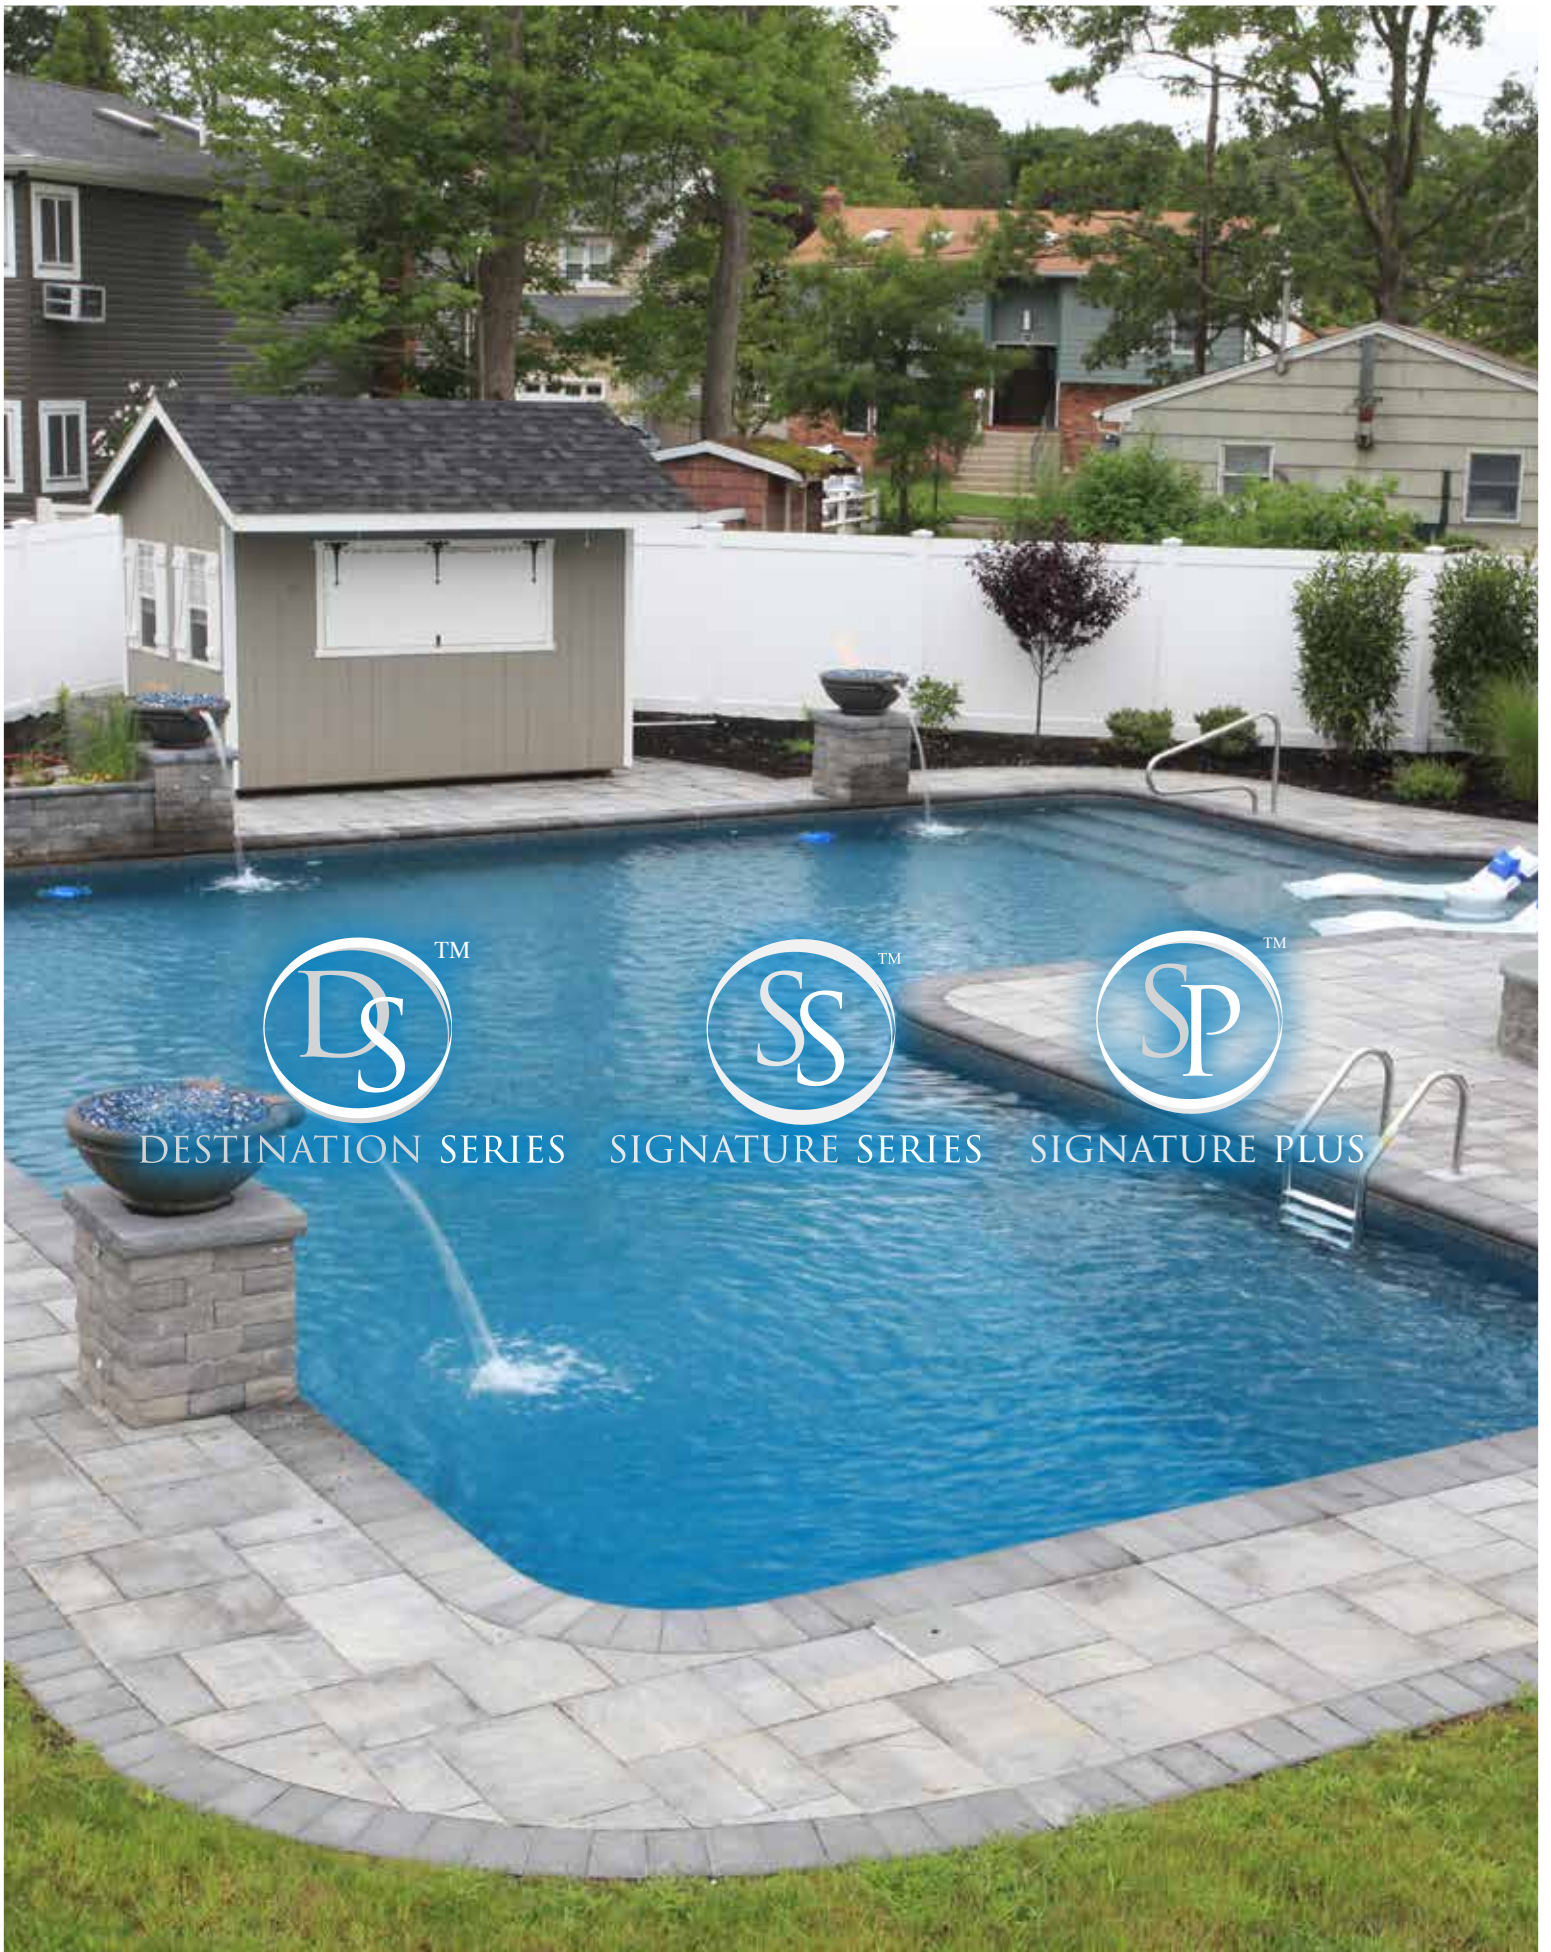

DESTINATION SERIES

SIGNATURE SERIES

SIGNATURE PLUS