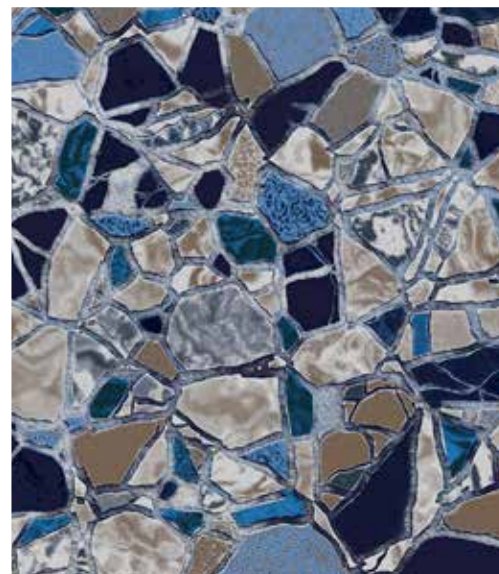

Pearlstone
TrueStone Collection / 28 Mil
ColorMagic Primary Default: Light Gray