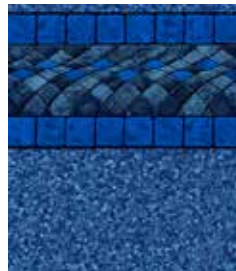

BLUE BALI
with Beach Pebble Blue