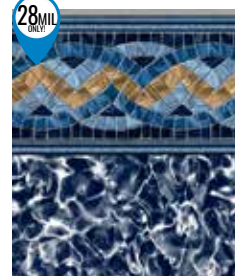

CARNEGIE
with Arctic