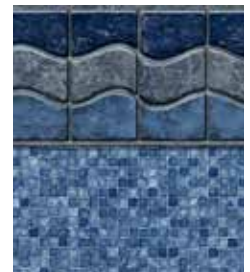

BLUE CABO
with Beach Pebble Blue

SIGNATURE PLUS SERIES
 28/28 MIL

These patterns receive a 28 Mil wall & floor upgrade at no additional charge.

CAYMAN
with Mystic Light Blue

WHITEHAVEN
with Crystal Quartz

MARCO ISLAND
with Blue Crystal

MODESTO
with Mystic Light Blue

RIVERSIDE
with Stone Brook

OCEAN BEACH
with Mosaic Light Blue

SANTA BARBARA
with Gunite Light Blue

SUNSET BEACH
with Mosaic Light Blue

SANTA ROSA
with Gunite Light Blue