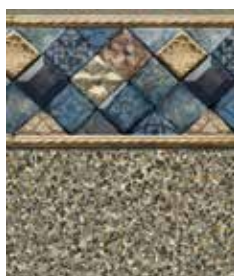

SCOTTSDALE
with Sandstone Tan