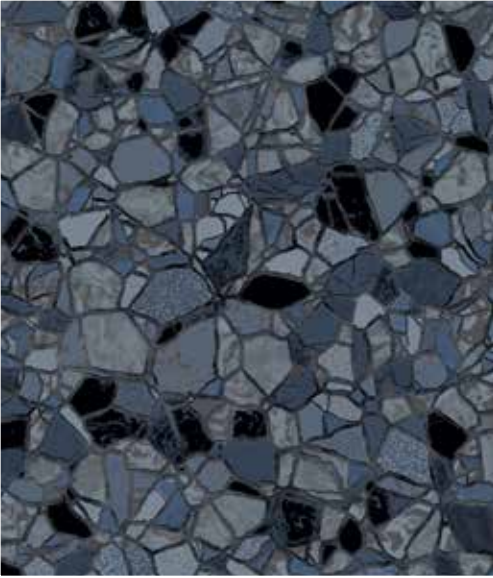

DEEP BLUE SEA

OBSIDIAN
TrueStone Collection / 28 Mil
ColorMagic Primary Default: Dark Gray