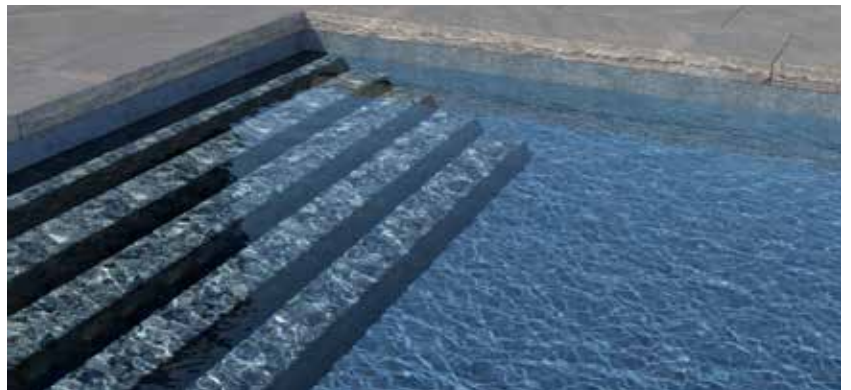

ROYAL SAPPHIRE

GUNITE LIGHT BLUE

MIDNIGHT QUARTZ

FLAGSTONE GRAY

NEW! for the TrueStone Collection in 2020 is Flagstone Gray. Utilizing the popular design of it's sister pattern, Flagstone Tan, this pattern closely mimics natural flagstone, with larger stone work and natural gray hues. This pattern delivers the ultimate natural appearance. Pairs well with the Blue Slate, **NEW!** Concrete, Black Galaxy, Caribbean Gray, Gray Crystal, Royal Sapphire, Gunite Light Blue, and Midnight Quartz.