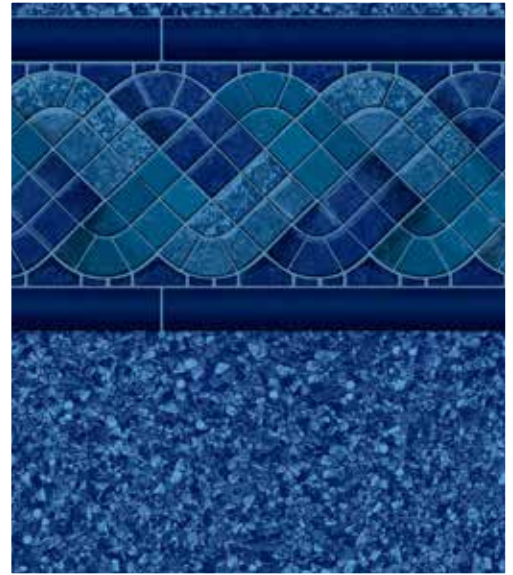

DEEP BLUE SEA

KENSINGTON W/ CANYON

Destination Series / 28 Mil

ColorMagic Primary Default: Dark Blue

BLUE BALI W/ BEACH PEBBLE BLUE

Destination Series / 28 or 20 Mil

ColorMagic Primary Default: Dark Blue

BLUE RALEIGH W/ BEACH PEBBLE BLUE