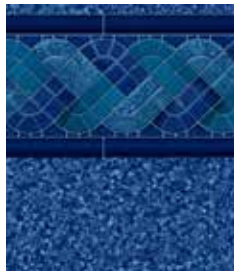

BLUE RALEIGH
with Beach Pebble Blue