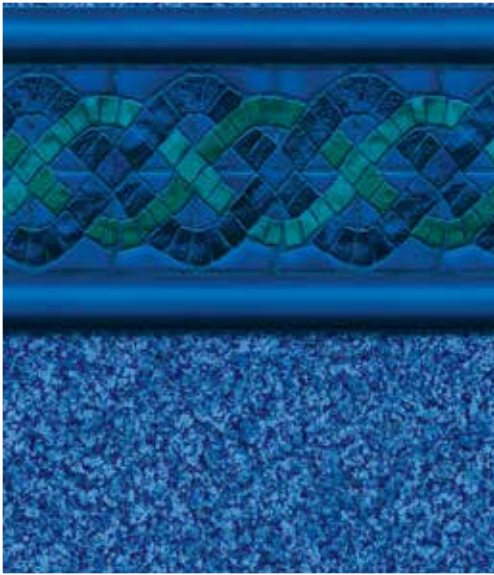

DEEP BLUE SEA

KENSINGTON W/ CANYON

Destination Series / 28 Mil

ColorMagic Primary Default: Dark Blue