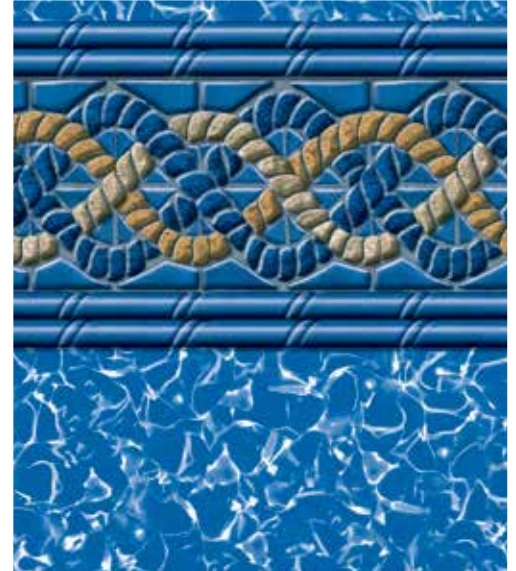

LINER SHOWN: SANTA BARBARA

LAGOON

Aspen w/ Arctic
Destination Series / 28 Mil
ColorMagic Primary Default: Dark Blue

Carnegie w/ Arctic
Destination Series / 28 Mil
ColorMagic Primary Default: Dark Blue

South Beach w/ Aurora
Signature Series / Free 28/20 Mil Upgrade
ColorMagic Primary Default: Dark Blue