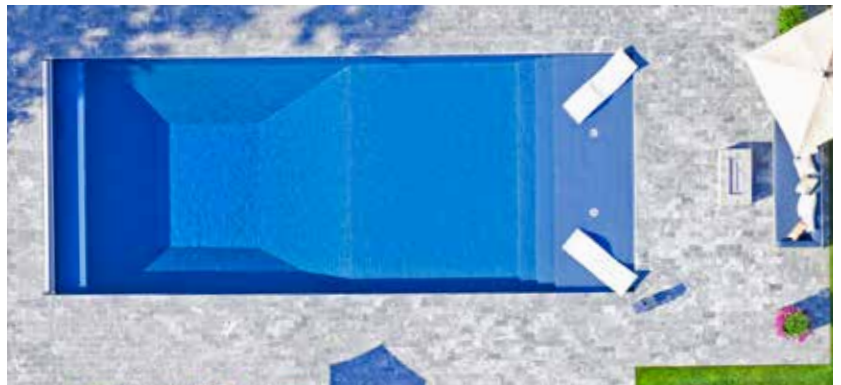

LINER SHOWN: BLUE SLATE