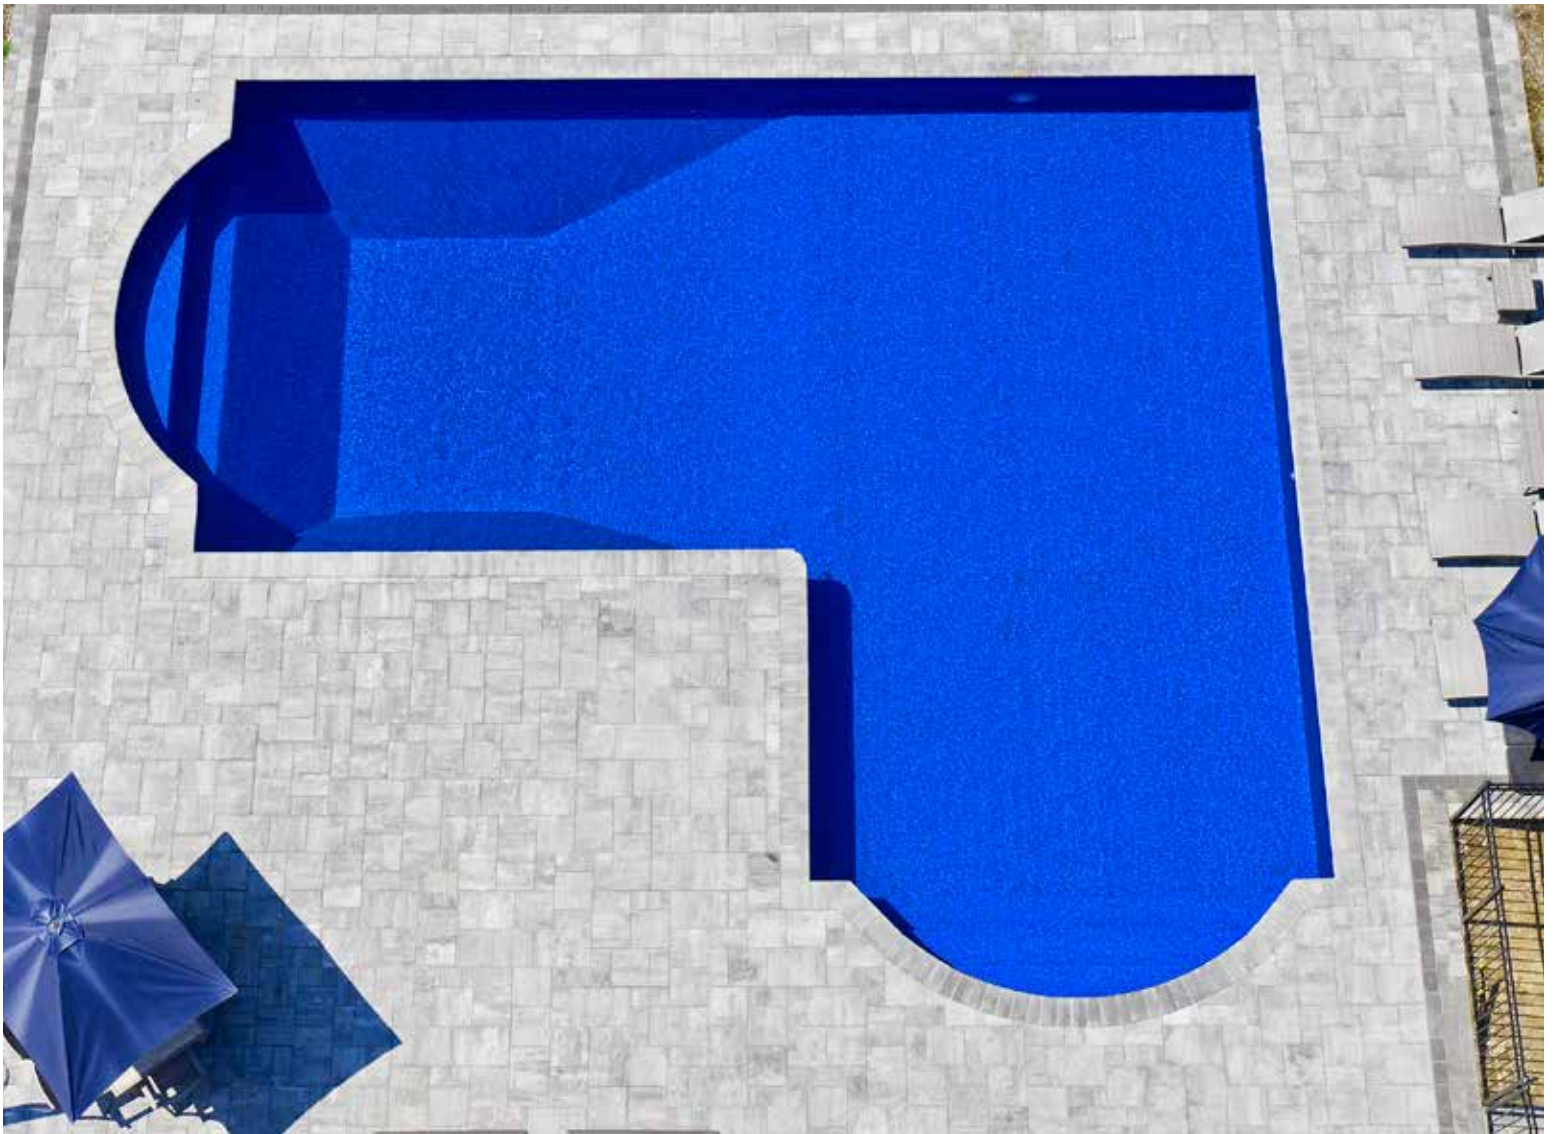

LINER SHOWN: AQUARIUS HD

Note: Images in brochure may vary in color from actual vinyl sample.