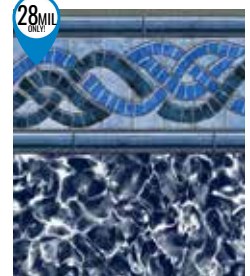

ASPEN
with Arctic