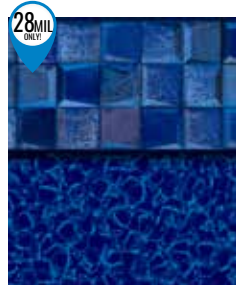

BREAKING SEAWALL
with Aquarius HD