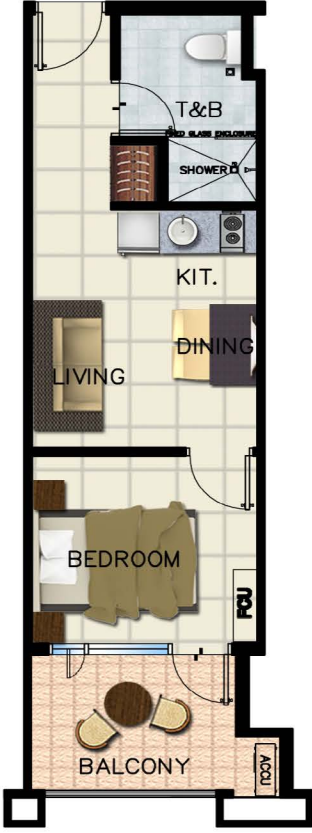

9th Floor Typical Residential Floor Plan

9樓標準平面圖

Manila SkylineView

EAST WING

Manila Bay View / Sunset

Makati Skyline View / Sunrise

SM Mall of Asia / Airport View

Unit Project Offering

戶型鑒賞

Manila Skyline View

Unit 10
 1 Bedroom - 59 sqm.
 1房單位 — 59平方米

Unit 12
 1 Bedroom - 33 sqm.
 1房單位 — 33平方米

Unit 16
 2 Bedroom - 100.30 sqm.
 2房單位 — 100.30平方米

Makati Skyline View/ Sunrise

LIVE A HASSLE-FREE LIFE FROM SUNRISE TO SUNSET.
從日出到日落，擁抱無憂生活