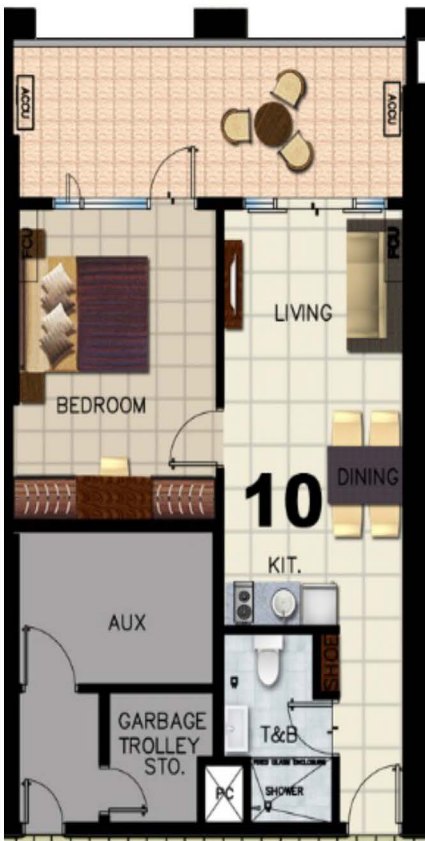

9th Floor Typical Residential Floor Plan

9樓標準平面圖

Manila SkylineView

EAST WING

Manila Bay View / Sunset

Makati Skyline View / Sunrise

SM Mall of Asia / Airport View

Unit Project Offering

戶型鑒賞

Manila Skyline View

Unit 10
 1 Bedroom - 59 sqm.
 1房單位 — 59平方米

Unit 12
 1 Bedroom - 33 sqm.
 1房單位 — 33平方米

Unit 16
 2 Bedroom - 100.30 sqm.
 2房單位 — 100.30平方米

Makati Skyline View/ Sunrise

LIVE A HASSLE-FREE LIFE FROM SUNRISE TO SUNSET.
從日出到日落，擁抱無憂生活