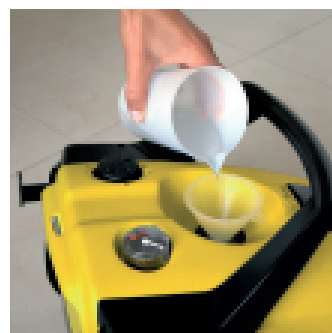

Skyvap Max

4
bar

Code	B.404.0049
	-
	145° C
	4 bar max - steam
	2,4 l - 1,6 l (H ₂ O)
	max. 1500 W - 120 V ~ 60 Hz
	8 Kg
	47,5 X 32,5 h 34 cm
	25 Pz (120 x 80 h 183 cm)
	Pcs: 20 ft. 275 - 40 ft. 625 - Truck 858

	Hose with plug
	Extension hose
	Brush connection
	Rectangular brush
	Triangular brush
	Inclined spray gun
	round brush
	Dispenser
	Funnel
	Triangular brush filter
	Cotton cloth
	Squeegee