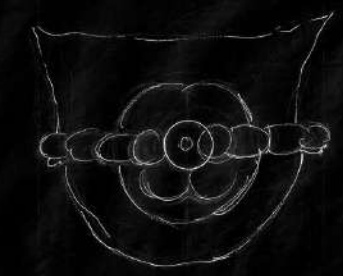

MAZOYIWUA

Daniel Homero

ZETA

REFERENCE BOARD

Some images included here are for reference and educational use only and are not the copyrighted property of Daniel Homero

ARCHITECTURAL AND SCULPTURAL REFERENCES (EYES, NOSE, TOOTH, ORNAMENTS)

MAYAN PHYSIOGNOMY

COLOR PALETTE

MAYAN SYMBOL: MULUK

MATERIALS AND TEXTURES

CHAAC

MAYAN RAIN GOD

Daniel Homero

THE LADY OF LARKSPUR LOTION