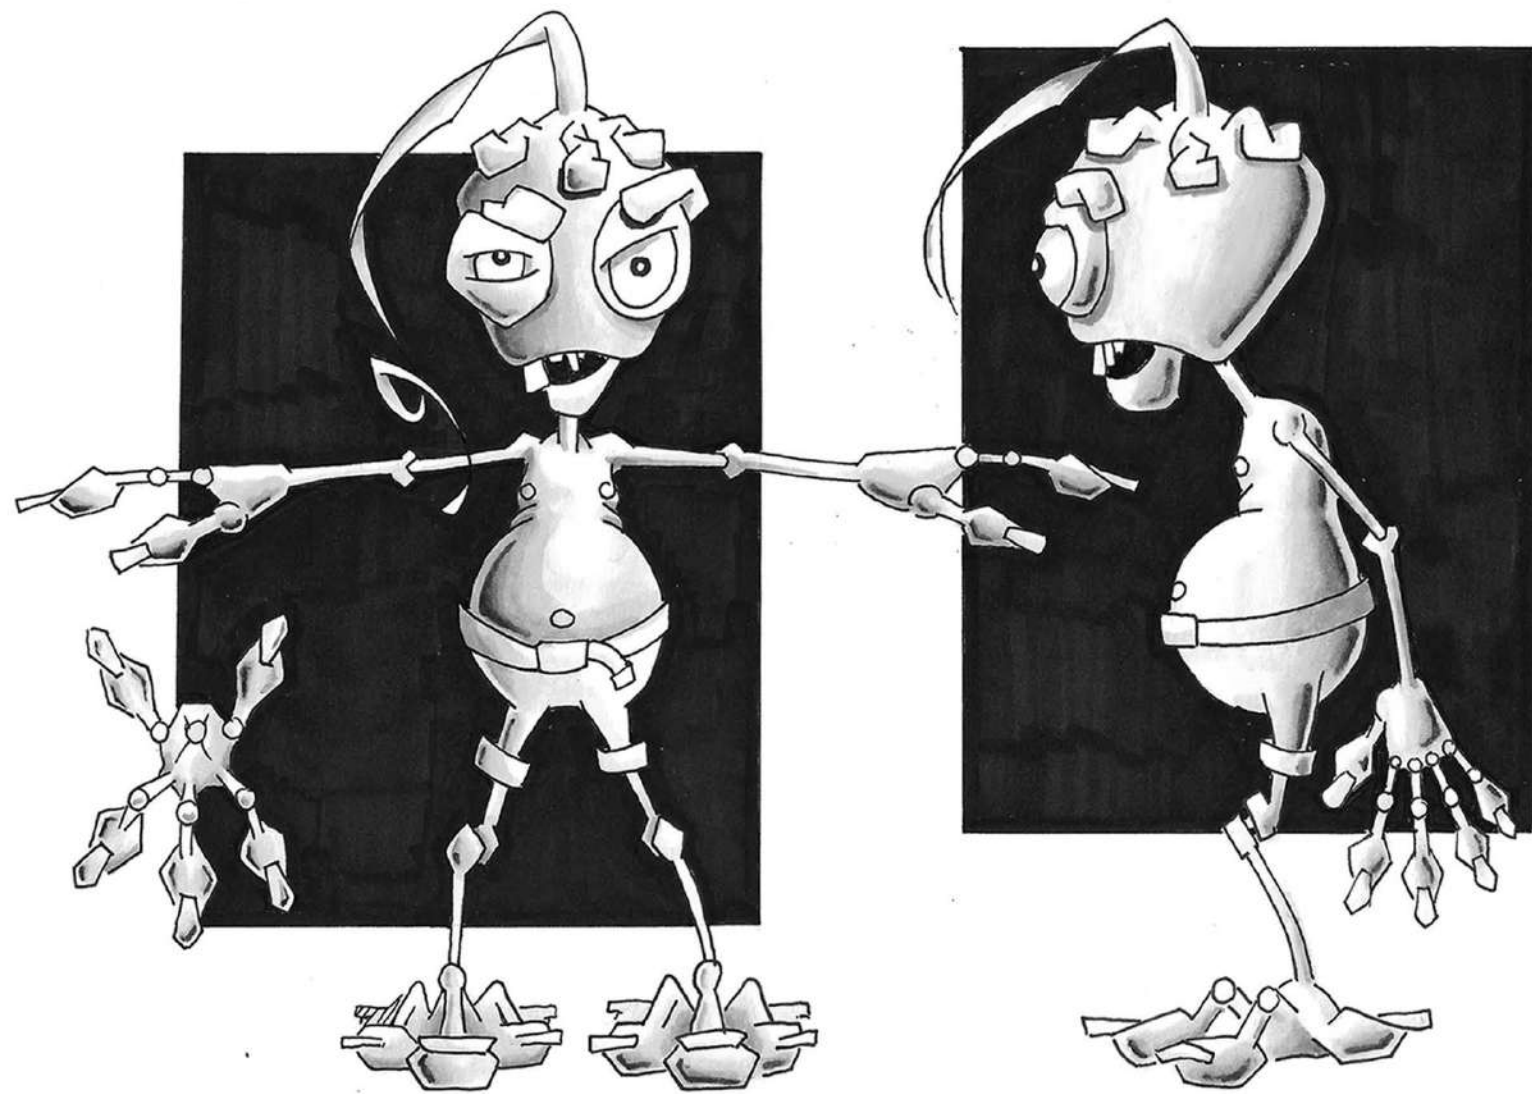

MAZOYIWUA

Daniel Homero

ZETA

REFERENCE BOARD

Some images included here are for reference and educational use only and are not the copyrighted property of Daniel Homero

ARCHITECTURAL AND SCULPTURAL REFERENCES (EYES, NOSE, TOOTH, ORNAMENTS)

MAYAN PHYSIOGNOMY

COLOR PALETTE

MAYAN SYMBOL: MULUK

MATERIALS AND TEXTURES

CHAAC

MAYAN RAIN GOD

Daniel Homero

THE LADY OF LARKSPUR LOTION