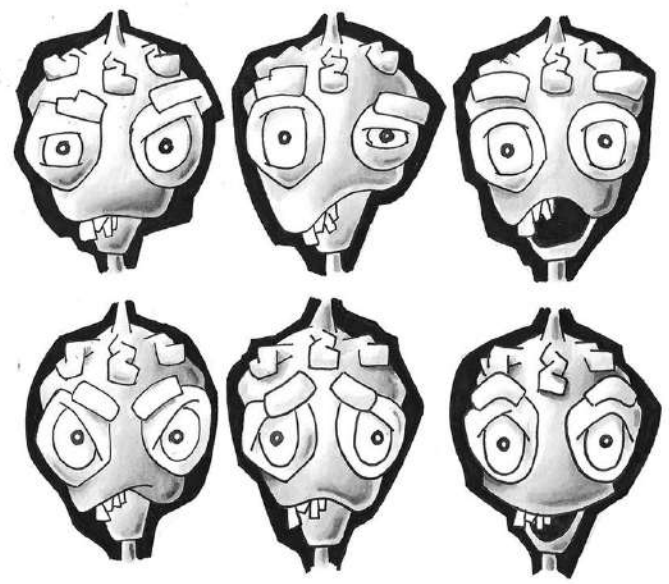

MAZOYIWUA

Daniel Homero

ZETA

REFERENCE BOARD

Some images included here are for reference and educational use only and are not the copyrighted property of Daniel Homero

ARCHITECTURAL AND SCULPTURAL REFERENCES (EYES, NOSE, TOOTH, ORNAMENTS)

MAYAN PHYSIOGNOMY

COLOR PALETTE

MAYAN SYMBOL: MULUK

MATERIALS AND TEXTURES

CHAAC

MAYAN RAIN GOD

Daniel Homero

THE LADY OF LARKSPUR LOTION