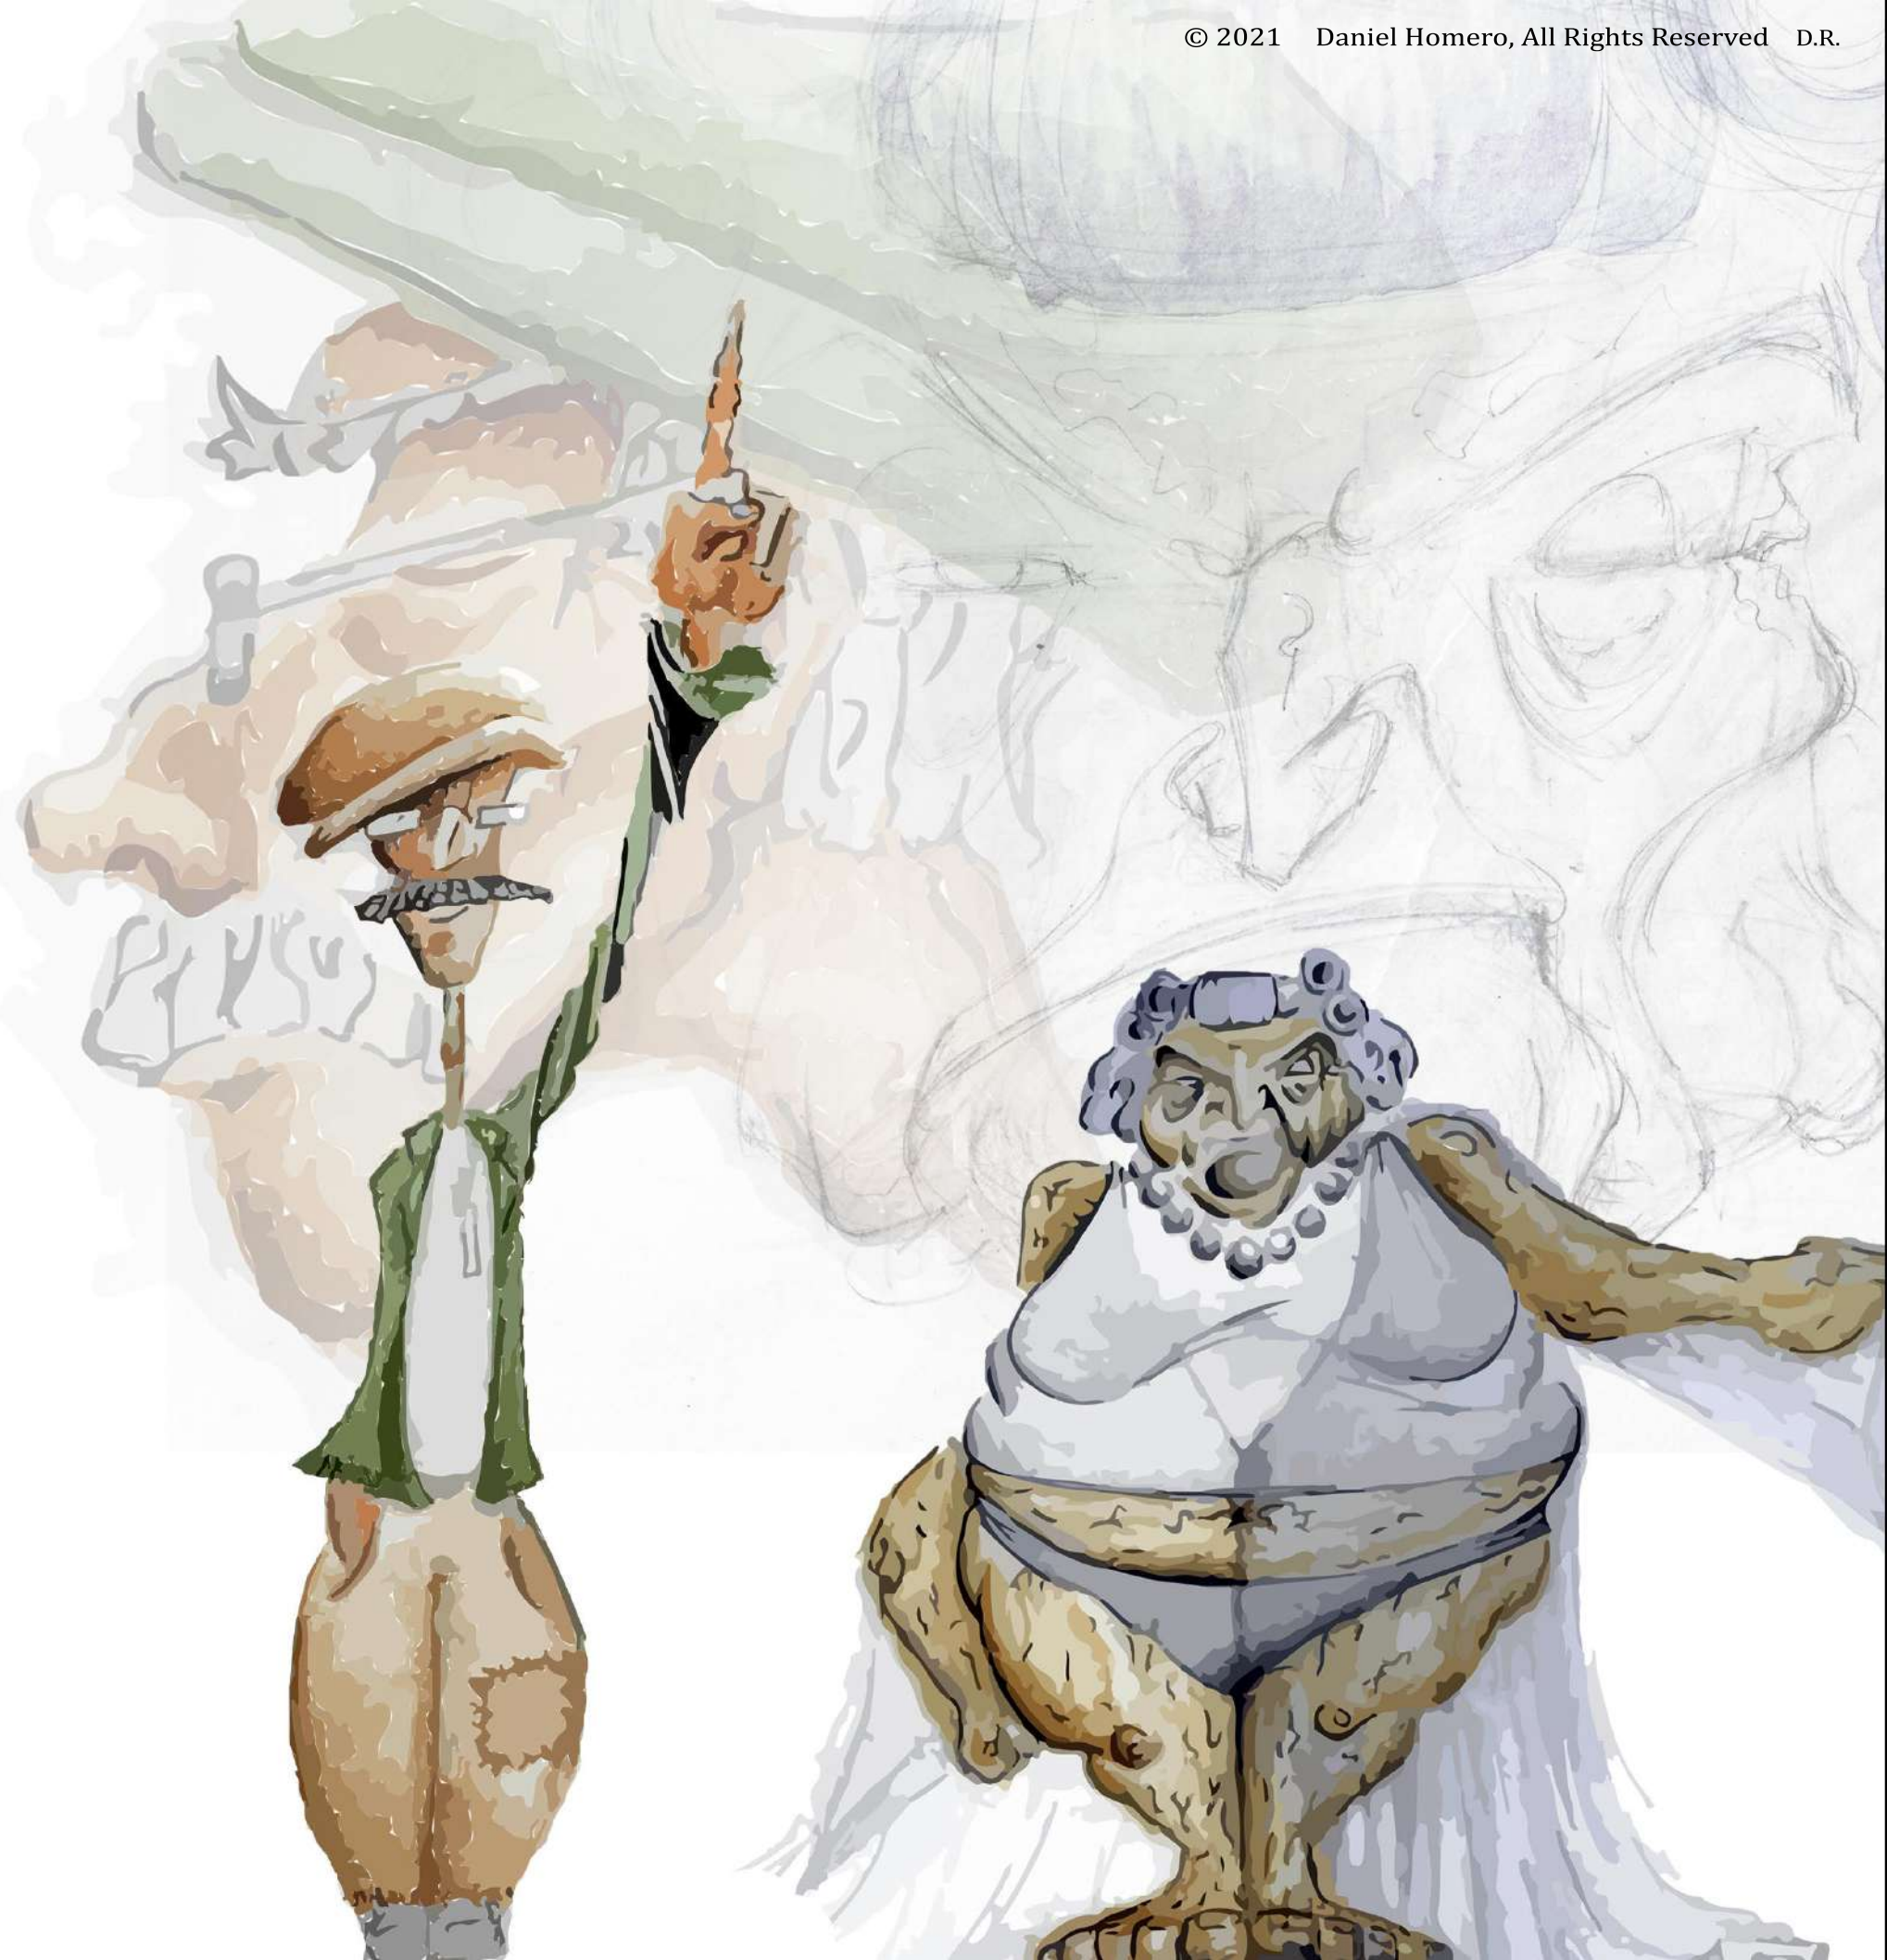

MAYAN PHYSIOGNOMY

COLOR PALETTE

MAYAN SYMBOL: MULUK

MATERIALS AND TEXTURES

CHAAC

MAYAN RAIN GOD

Daniel Homero

THE LADY OF LARKSPUR LOTION