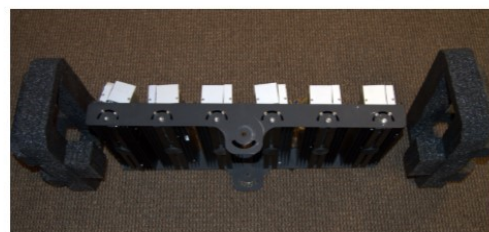

LIFETIME LED LIGHTING
SUPERNOVA II JWR
ONE LIGHT

Packaging Information for Shipping

Heavyweight Cardboard Stock with Foam Protective Inserts

Weight: 25.2lbs Dimensions: 26" x 13.5" x 8.5"

Less Energy. Faster Growth. Healthier Plants.