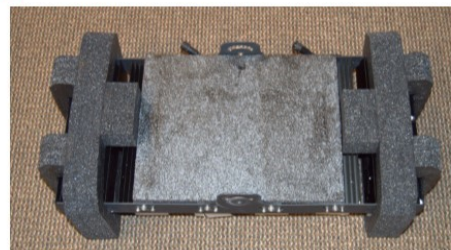

LIFETIME LED LIGHTING
SUPERNOVA II JWR
ONE LIGHT

Packaging Information for Shipping

Heavyweight Cardboard Stock with Foam Protective Inserts

Weight: 25.2lbs Dimensions: 26" x 13.5" x 8.5"

Less Energy. Faster Growth. Healthier Plants.