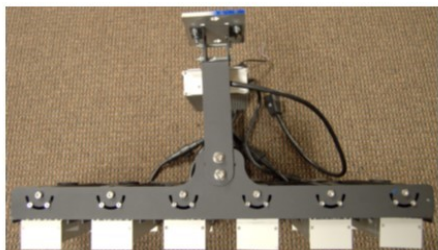

LIFETIME LED LIGHTING
SUPERNOVA II JWR
ONE LIGHT

Packaging Information for Shipping

Heavyweight Cardboard Stock with Foam Protective Inserts

Weight: 25.2lbs Dimensions: 26" x 13.5" x 8.5"

Less Energy. Faster Growth. Healthier Plants.