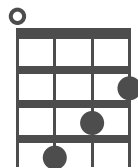

BYOU - Basic Chords

Ukulele Tuning: GCEA

E m