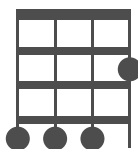

BYOU - Basic Chords

Ukulele Tuning: GCEA

E