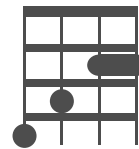

BYOU - Basic Chords

Ukulele Tuning: GCEA

B