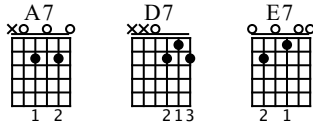

Birthday

Standard tuning

♩ = 120

A7 They say it's your birthday D7 Well, it's my birthday too yeah

mf

S-Gt

D7 They say it's your birthday A7 We're gonna have a good time

E7 I'm glad it's your birthday A7 Happy birthday to you