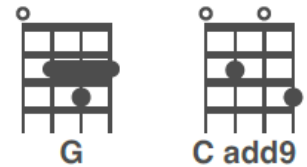

CHORUS:

G Cadd9
Every rose has its thorn
G Cadd9
Just like every night has its dawn
G D C G
Just like every cowboy sings his sad, sad song
G C (strum)
Every rose has its thorn

Strum Pattern: D D D U
1 e & a 2 e & a
U D D U U
3 e & a 4 e & a

BRIDGE:

Em D C G
Though it's been a while now I can still feel so much pain
Em D C G
Like a knife that cuts you the wound heals, but the scar, that scar remains