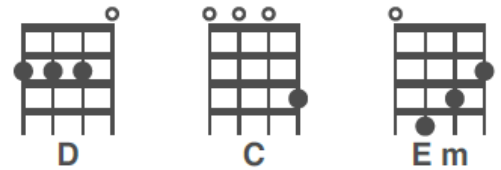

[Instrumental]:

G Cadd9 G Cadd9
Em D C G
Em D C C
G Cadd9 G Cadd9

VERSE 3:

G Cadd9
I know I could have saved a love that night If I'd known what to say
G Cadd9
Instead of makin' love we both made our separate ways
G Cadd9 G Cadd9
But now I hear you found somebody new and that I never meant that much to you
D C
To hear that tears me up inside and to see you cuts me like a knife, I guess

CHORUS:

G Cadd9
Every rose has its thorn
G Cadd9
Just like every night has its dawn
G D C G
Just like every cowboy sings his sad, sad song
G C G
Every rose has its thorn

1/2 strum pattern for each chord