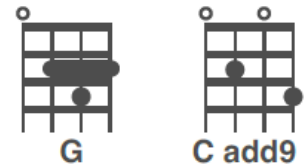

Every Rose Has Its Thorn

Tuning: 1/2 step down

INTRO:

G Cadd9 G Cadd9

Strum Pattern: D D D U
1 e & a 2 e & a

VERSE 1:

G Cadd9

We both lie silently still, in the dead of the night

G Cadd9

Although we both lie close together, we feel miles apart inside

G Cadd9 *1/2 strum pattern for each chord*

Was it something I said or something I did

G Cadd9 *1/2 strum pattern for each chord*

Did my words not come out right

D C

Though I tried not to hurt you, though I tried, But I guess that's why they say

CHORUS:

G Cadd9

Every rose has its thorn

G Cadd9

Just like every night has its dawn

G D C G *1/2 strum pattern for each chord*

CHORUS:

G Cadd9
 Every rose has its thorn
 G Cadd9
 Just like every night has its dawn
 G D C G
 Just like every cowboy sings his sad, sad song
 G C G
 Every rose has its thorn

1/2 strum pattern for each chord