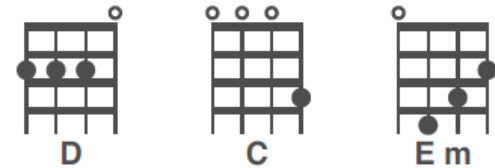

Every Rose Has Its Thorn

Tuning: 1/2 step down

INTRO:

G Cadd9 G Cadd9

Strum Pattern: D D D U
1 e & a 2 e & a

VERSE 1:

G Cadd9

We both lie silently still, in the dead of the night

D C

Though I tried not to hurt you, though I tried, But I guess that's why they say

CHORUS:

G Cadd9

Every rose has its thorn

G Cadd9

Just like every night has its dawn

G D C G *1/2 strum pattern for each chord*

Just like every cowboy sings his sad, sad song

G C (strum)

Every rose has its thorn

[Instrumental]:

G Cadd9 G Cadd9

VERSE 2:

G Cadd9

Listen to my favorite song, playing on the radio

CHORUS:

G Cadd9
 Every rose has its thorn
 G Cadd9
 Just like every night has its dawn
 G D C G
 Just like every cowboy sings his sad, sad song
 G C G
 Every rose has its thorn

1/2 strum pattern for each chord