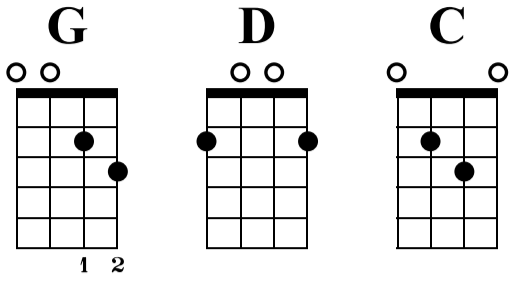

Galopede (Yarmouth Reel)

The musical score for "Galopede (Yarmouth Reel)" is written in G major (one sharp) and 2/4 time. It consists of eight staves of music, each with a treble clef and a key signature of one sharp (F#). The score is divided into two systems of four staves each. The first system contains staves 1 through 4, and the second system contains staves 5 through 8. Each staff begins with a measure number (1, 2, 4, 6, 8, 10, 12, 14) and a chord symbol (G, D, C) above it. The music features a mix of eighth and sixteenth notes, often beamed together, and rests. There are repeat signs at the beginning of the first staff and at the start of the fifth staff. The piece concludes with a final chord of D in the eighth staff.