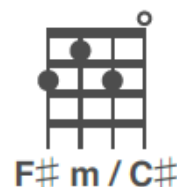

F#m  
I'll keep you warm like a sweater

A B 1/2 Strum A & B  
Take my hand, hold on forever

B  
Just fall apart if you need to

B F#m  
I'm here and I won't leave you now

A B 1/2 Strum A; Strum B  
Don't look down, hold on forever

E B A E B 1/2 Strum E & B (second half)

**Pre-Chorus:**

Strum each chord once

A B E A A  
And we both know everything but we can't learn to leave

B 1 Count on Each Chord  
So I'll tell you what you need

**CHORUS:**