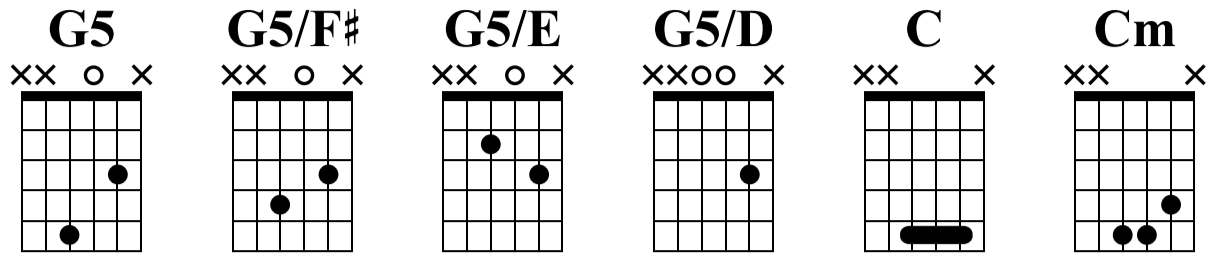

# Wake Me Up When September Ends

Standard tuning

♩ = 105

## G5

s.guit.

1 2

Measure 1: T 4, A 4, B 5. Measure 2: T 3, A 0, B 0. Measure 3: T 3, A 0, B 0. Measure 4: T 5, A 0, B 0. Measure 5: T 3, A 0, B 0.