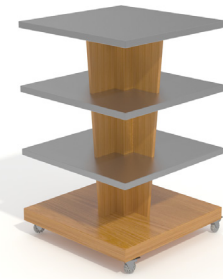

Addison
A combination of wood shelves, metal frames and decorative acrylic screens to display your items in elegance.

Alden
A three-tiered, movable display unit with four sides easily accessible for merchandise showcase.

Alise
A three-tiered, movable display unit with four sides easily accessible for merchandise showcase.

Benson
A stylish double-sided display unit that occupy minimal space and comes in 3 different sleek versions suitable for any types of space.

Burke
Simple three columned compartments to display different types of digital media.

Celoron
A clean vertical display unit made with slanted shelves for quick optimal views of displayed articles.

Harris
A sophisticated display piece with numerous modern storage styles to choose from.

Livelli
A mobile circular four-tiered diameter display to feature your newest and trending products and take it to the next level!

Shore
A spiralling way to display today's best books, magazines, CDs and DVDs.