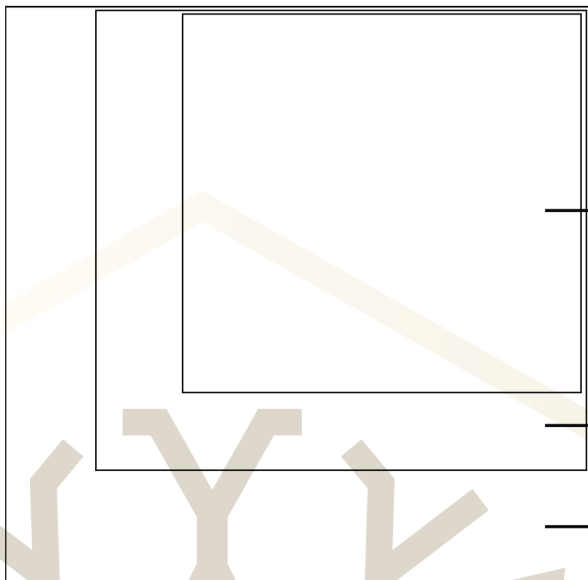

epoxyium™

BY INDIAN WOOD CRAFT

General Sizing Chart Circular Dining Table

epoxyium™

BY INDIAN WOOD CRAFT

General Sizing Chart Rectangular Dining Table

Width	Length	Seating
2'6"	3'6"	2
2'6"	5'0"	4-6
3'0"	6'0"	6-8
3'6"	8'0"	8-10
4'6"	10'0"	10-12

1 feet = 30.48 cms / 12 inches

epoxyium™

BY INDIAN WOOD CRAFT

General Sizing Chart Square Dining Table

	Side	Seating
	2'6"	2
	3'0"	4
	4'0"	4-6
	5'0"	4-6
	6'0"	8-10
	8'0"	8-12

1 feet = 30.48 cms / 12 inches

epoxyium™

BY INDIAN WOOD CRAFT

General Sizing Chart Coffee / Side Table

Length

Width

1'3"

1'3"

1'6.5"

1'6.5"

1'9"

1'9"

1 feet = 30.48 cms / 12 inches

epoxyium™

BY INDIAN WOOD CRAFT

General Sizing Chart CenterTable

	Length	Width	Height
	3'	2'	1'2.5"
	4'	2'5"	1'6"