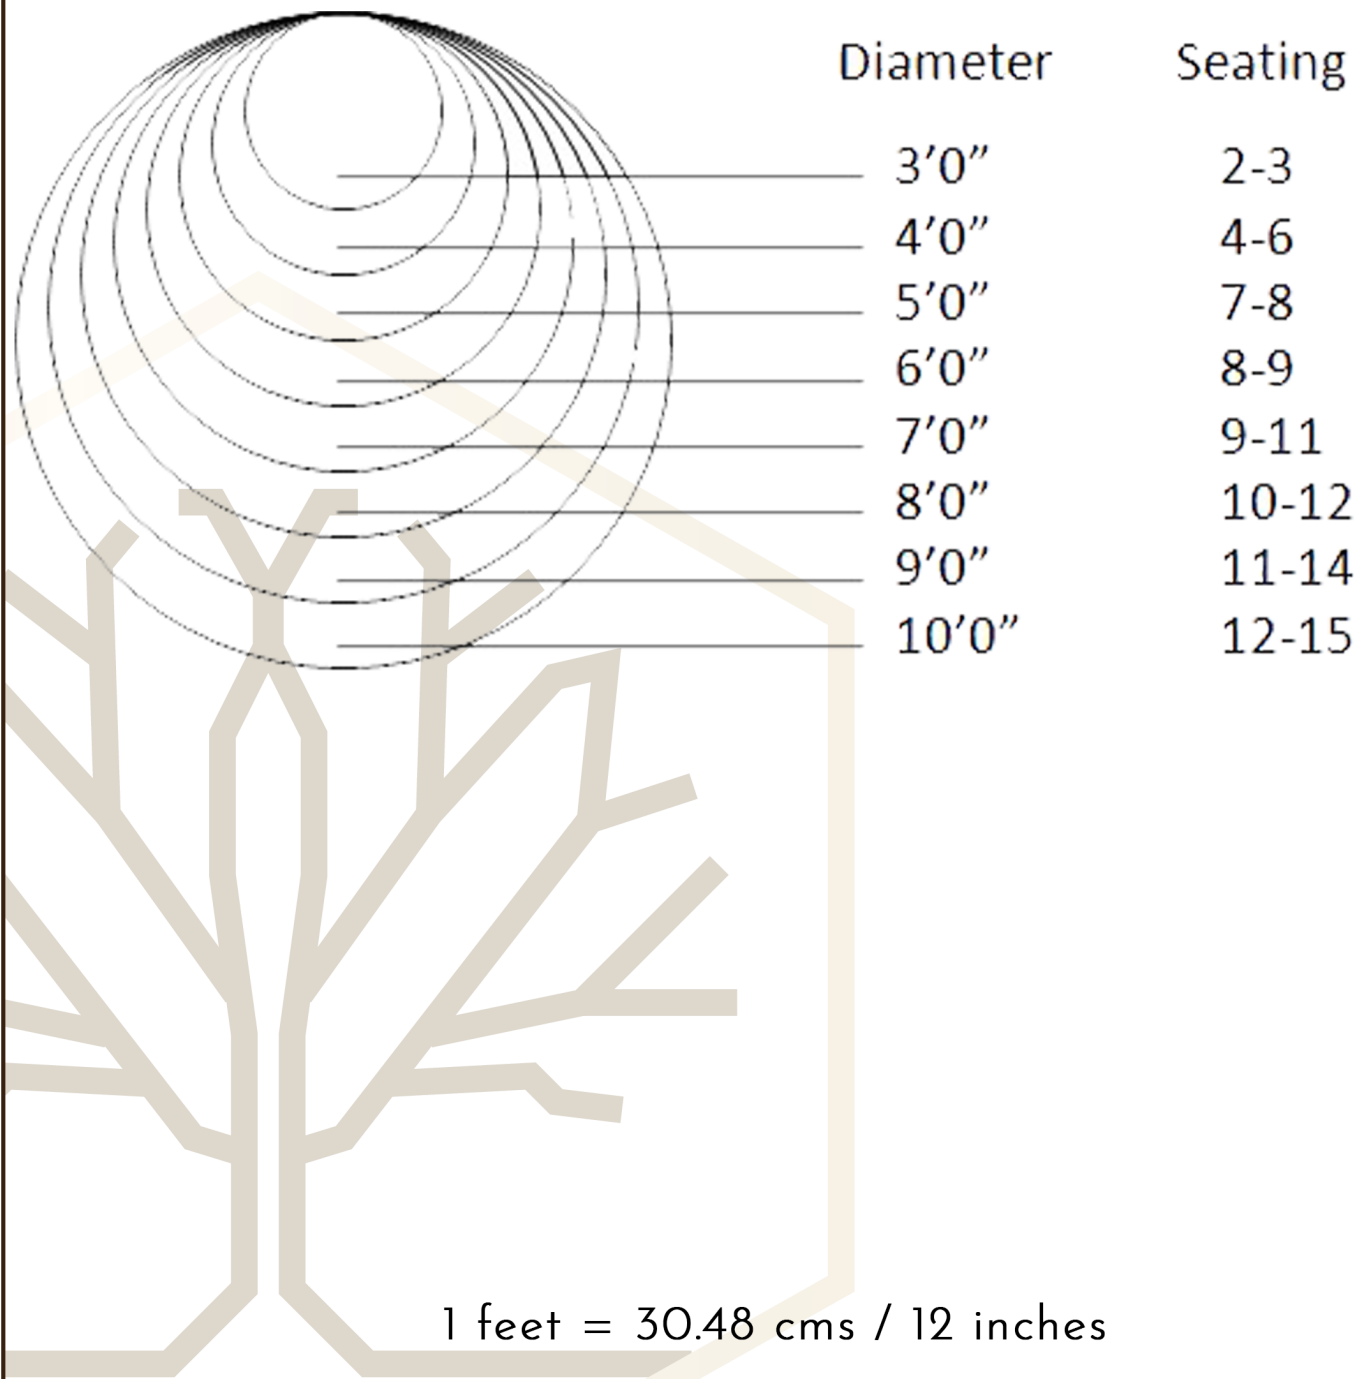

epoxyium™

BY INDIAN WOOD CRAFT

General Sizing Chart Circular Dining Table

epoxyium™

BY INDIAN WOOD CRAFT

General Sizing Chart Rectangular Dining Table

Width	Length	Seating
2'6"	3'6"	2
2'6"	5'0"	4-6
3'0"	6'0"	6-8
3'6"	8'0"	8-10
4'6"	10'0"	10-12

1 feet = 30.48 cms / 12 inches

epoxyium™

BY INDIAN WOOD CRAFT

General Sizing Chart Square Dining Table

	Side	Seating
	2'6"	2
	3'0"	4
	4'0"	4-6
	5'0"	4-6
	6'0"	8-10
	8'0"	8-12

1 feet = 30.48 cms / 12 inches

epoxyium™

BY INDIAN WOOD CRAFT

General Sizing Chart Coffee / Side Table

Length

Width

1'3"

1'3"

1'6.5"

1'6.5"

1'9"

1'9"

1 feet = 30.48 cms / 12 inches

epoxyium™

BY INDIAN WOOD CRAFT

General Sizing Chart CenterTable

	Length	Width	Height
	3'	2'	1'2.5"
	4'	2'5"	1'6"