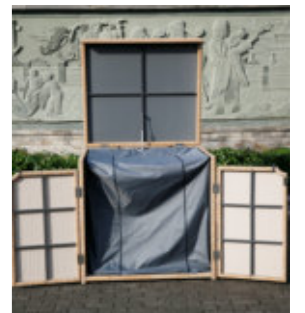

AFRCT-128 CARDIFF
ALUM STORAGE BOX, ANY SHAPE WEAVE
AFRCT-128 STORAGE BOX