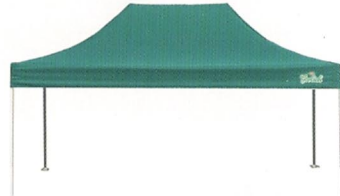

PA and PU coated (water repellent), UV treatment and fire retardant

gazebos and marquees

Grolsch

Packs away easily and neatly

Easy to transport

Quick to assemble

Reinforced ribs built for strength

range development