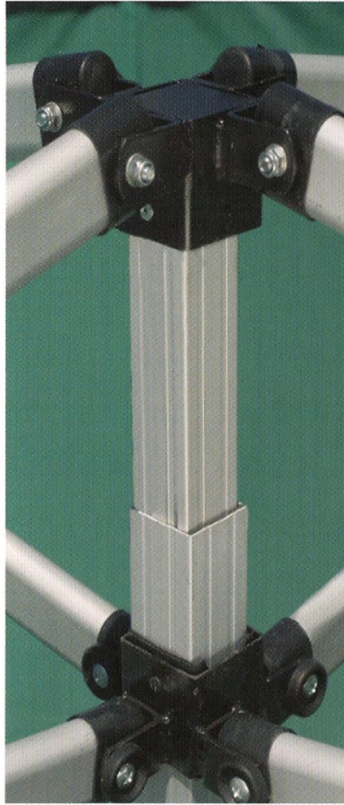

Double pulley system for easy assembly and strength

ABS drum mechanism for strength and durability

Sizes/style – 1.5, 1.8, 2.0, 2.5, 2.7, 3.0 and 3.5 metre round and square

Material specification and options – all grades of polyester and acrylic

PA and PU coated (water repellent), UV treatment and fire retardant

gazebos and marquees

Grolsch

Packs away easily and neatly

Easy to transport

Quick to assemble

Reinforced ribs built for strength

range development