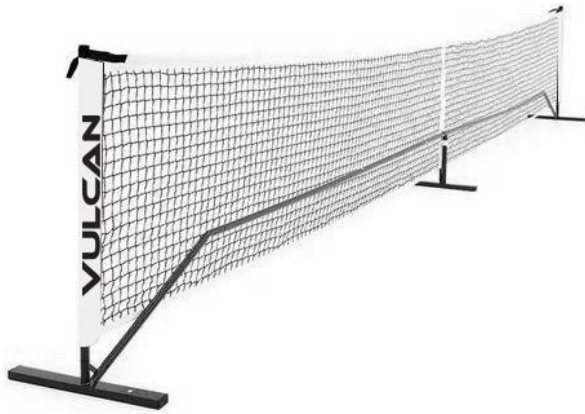

VULCAN
ADVANCED LOGIC PICKLEBALL

2-IN-1 PORTABLE NET

INCLUDES: