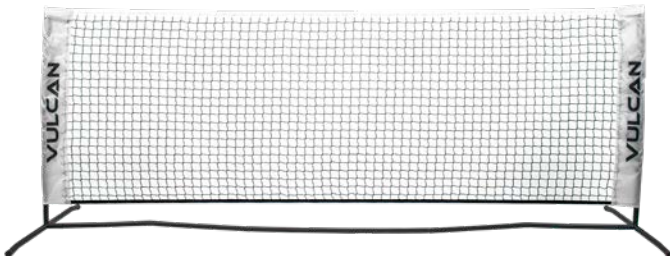

INCLUDES:

USAPA REGULATION SIZE NET

22' x 36" and 34" tall in the middle

& PRACTICE SIZE NET
10' x 36" and 34" tall in the middle

Portable Pickleball Net

VNET

MSRP \$179.99

- Fast and easy setup!
- Meets USAPA Tournament Guidelines:
22' wide x 36" tall (sides) x 34" tall (middle)
- Powder coated frame
- 1.0 mm knotless netting for everyday use
- Includes heavy duty oversized carry bag with ID tag

Portable Pickleball 2-in-1 Net System

VNET-2N1

MSRP \$199.99

- Includes 2 nets: 1 full size 22' net and 1 practice size 10' net
- Fast and easy setup for either size net
- Full Size net meets USAPA Tournament Guidelines:
22' wide x 36" tall (sides) x 34" tall (middle)
- Powder coated frame
- 1.0 mm knotless netting for everyday use
- Includes heavy duty oversized carry bag with ID tag

10' Practice Net

VNETPRAC

MSRP \$99.99

- Fast and easy setup!
- 10' wide x 36" tall (sides) x 34" tall (middle)
- Powder coated frame
- 1.0 mm knotless netting for everyday use
- Includes carry bag

8' Practice Net

VNETPRAC-8

MSRP \$69.99

- Fast and easy setup!
- 8' wide x 36" tall
- Recreational Size - Great for Driveway and Garage
- Powder coated frame
- Includes carry bag

VMAX Roller Backpack

VMAXRB-BLUWHT

MSRP \$149.99