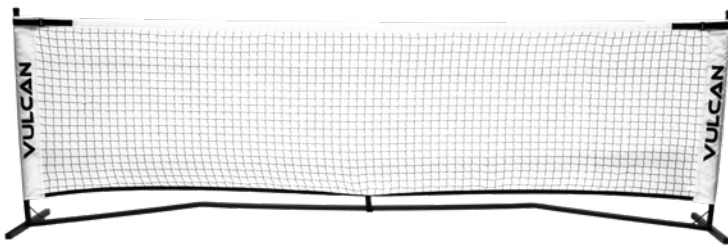

INCLUDES:

USAPA REGULATION SIZE NET

22' x 36" and 34" tall in the middle

& PRACTICE SIZE NET
10' x 36" and 34" tall in the middle

Portable Pickleball Net

VNET

MSRP \$179.99

- Fast and easy setup!
- Meets USAPA Tournament Guidelines:
22' wide x 36" tall (sides) x 34" tall (middle)
- Powder coated frame
- 1.0 mm knotless netting for everyday use
- Includes heavy duty oversized carry bag with ID tag

Portable Pickleball 2-in-1 Net System

VNET-2N1

MSRP \$199.99

- Includes 2 nets: 1 full size 22' net and 1 practice size 10' net
- Fast and easy setup for either size net
- Full Size net meets USAPA Tournament Guidelines:
22' wide x 36" tall (sides) x 34" tall (middle)
- Powder coated frame
- 1.0 mm knotless netting for everyday use
- Includes heavy duty oversized carry bag with ID tag

10' Practice Net

VNETPRAC

MSRP \$99.99

- Fast and easy setup!
- 10' wide x 36" tall (sides) x 34" tall (middle)
- Powder coated frame
- 1.0 mm knotless netting for everyday use
- Includes carry bag

8' Practice Net