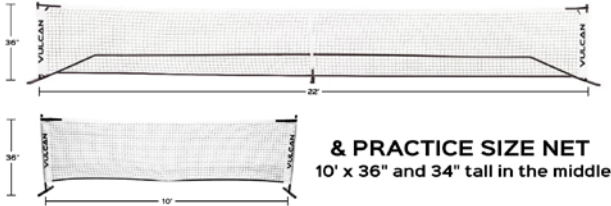

INCLUDES:

USAPA REGULATION SIZE NET

22' x 36" and 34" tall in the middle

& PRACTICE SIZE NET
10' x 36" and 34" tall in the middle

Portable Pickleball Net

VNET

MSRP \$179.99

- Fast and easy setup!
- Meets USAPA Tournament Guidelines:
22' wide x 36" tall (sides) x 34" tall (middle)
- Powder coated frame
- 1.0 mm knotless netting for everyday use
- Includes heavy duty oversized carry bag with ID tag

Portable Pickleball 2-in-1 Net System

VNET-2N1

MSRP \$199.99

- Includes 2 nets: 1 full size 22' net and 1 practice size 10' net
- Fast and easy setup for either size net
- Full Size net meets USAPA Tournament Guidelines:
22' wide x 36" tall (sides) x 34" tall (middle)
- Powder coated frame
- 1.0 mm knotless netting for everyday use
- Includes heavy duty oversized carry bag with ID tag