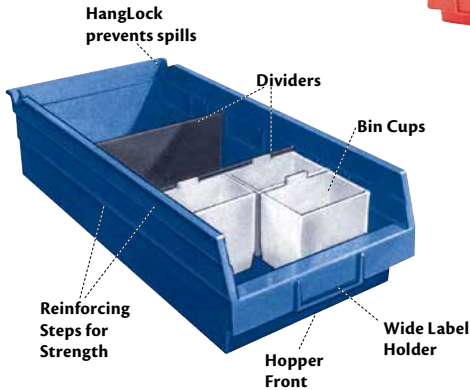

BINS/SUPPORT RACKS & CABINETS

SHELF BINS

- Economical way to store and display parts and components
- Durable polypropylene
- Designed for use on 12", 18" and 24" deep shelving, or vertical storage and retrieval units
- Shelf bins "nest" when empty
- Bin cups and dividers available

The special built-in hanglock catches the underside of the shelf above, allowing each bin to be tilted out for complete access.

Bin Model No.					Mfg. No.	Outside Dimensions				Price /Each	Dividers, up to 7 per bin		Bin Cup Per Bin		
Blue	Red	Yellow	Clear	Green		W"	x	D"	x		H"	CD035	CD040	CD036	CD041
CC992	CC994	CC993	-	CC995	QSB100	2 3/4	x	11 5/8	x	4	N/A	3	-	3	-
CC998	CD001	CC999	-	CD002	QSB101	4 1/8	x	11 5/8	x	4	CB861	6	2	6	2
CD005	CD007	CD006	-	CD008	QSB102	6 5/8	x	11 5/8	x	4	CB862	9	4	-	-
CC393	CC394	CC395	CF531	CD023	QSB107	8 3/8	x	11 5/8	x	4	CB867	12	4	12	4
CC396	CC397	CC398	CF532	CD026	QSB109	11 1/8	x	11 5/8	x	4	CB869	18	6	18	6
CD011	CD013	CD012	-	CD014	QSB103	4 1/8	x	17 7/8	x	4	CF861	9	3	9	3
CD017	CD019	CD018	-	CD020	QSB104	6 5/8	x	17 7/8	x	4	CB862	15	6	15	6
CC399	CC400	CC401	CF533	CD029	QSB108	8 3/8	x	17 7/8	x	4	CB867	19	6	19	6
CC402	CC403	CC404	CF534	CD032	QSB110	11 1/8	x	17 7/8	x	4	CB869	29	8	29	8
CC405	CC406	CC407	CF535	CD045	QSB105	4 1/8	x	23 5/8	x	4	CB861	13	4	13	4
CC408	CC409	CC423	CF536	CD048	QSB106	6 5/8	x	23 5/8	x	4	CB862	21	8	21	8
CC411	CC412	CC413	CF537	CD051	QSB114	8 3/8	x	23 5/8	x	4	CB867	24	8	24	8
CC414	CC415	CC416	CF538	CD054	QSB116	11 1/8	x	23 5/8	x	4	CB869	35	16	35	16

BIN DIVIDERS

Model No.	Mfg. No.	Description	Price /Each
CB867	DSB107	Divider, 8 1/8" wide	
CB869	DSB109	Divider, 11 1/8" wide	
CB861	DSB101	Divider, 4 1/8" wide	
CB862	DSB102	Divider, 6 5/8" wide	

BIN CUPS

Model No.	Mfg. No.	Colour	Description	Price /Each
CD035	QBC111	Blue	Bin cup, 3 1/4" x 1 3/4"	
CD040	QBC112	Blue	Bin cup, 5 1/8" x 2 3/4"	
CD036	QBC111	Yellow	Bin cup, 3 1/4" x 1 3/4"	
CD041	QBC112	Yellow	Bin cup, 5 1/8" x 2 3/4"	