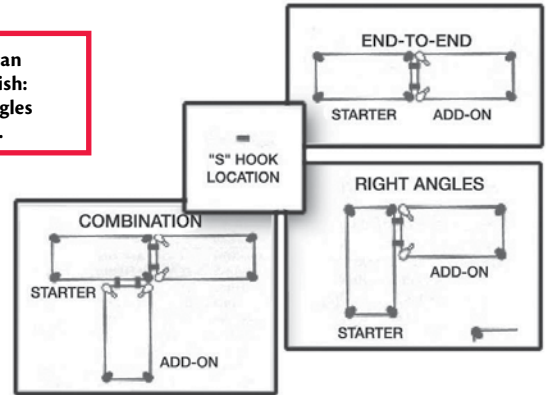

5 SHELVES

Model No.	Type	Dimensions W" x D" x H"	Cap. lbs /Shelf*	Wt. lbs.	Price /Each
74" POSTS					
RL909	Starter	30 x 14 x 74	800	46.5	
RL910	Add-On	30 x 14 x 74	800	39	
RL640	Starter	36 x 14 x 74	800	51	
RL641	Add-on	36 x 14 x 74	800	44	
RL642	Starter	48 x 14 x 74	800	59	
RL643	Add-on	48 x 14 x 74	800	42.8	
RL644	Starter	60 x 14 x 74	600	78.75	
RL645	Add-on	60 x 14 x 74	600	71	
RL646	Starter	72 x 14 x 74	600	87	
RL647	Add-on	72 x 14 x 74	600	79.5	
RL075	Starter	36 x 18 x 74	800	67.75	
RL076	Add-on	36 x 18 x 74	800	58.25	
RL077	Starter	48 x 18 x 74	800	80.25	
RL078	Add-on	48 x 18 x 74	800	70.75	
RL079	Starter	60 x 18 x 74	600	109	
RL080	Add-on	60 x 18 x 74	600	99.5	
RL081	Starter	72 x 18 x 74	600	121.5	
RL082	Add-on	72 x 18 x 74	600	112	
RL083	Starter	36 x 24 x 74	800	85.25	
RL084	Add-on	36 x 24 x 74	800	75.75	
RL085	Starter	48 x 24 x 74	800	100.25	
RL086	Add-on	48 x 24 x 74	800	90.75	
RL087	Starter	60 x 24 x 74	600	126.5	
RL088	Add-on	60 x 24 x 74	600	117	
RL089	Starter	72 x 24 x 74	600	154	
RL090	Add-on	72 x 24 x 74	600	144.5	
86" POSTS					
RL448	Starter	36 x 18 x 86	800	62	
RL449	Add-on	36 x 18 x 86	800	53	
RL450	Starter	48 x 18 x 86	800	69	
RL451	Add-on	48 x 18 x 86	800	60	
RL452	Starter	60 x 18 x 86	600	91.5	
RL453	Add-on	60 x 18 x 86	600	82	
RL454	Starter	72 x 18 x 86	600	96	
RL455	Add-on	72 x 18 x 86	600	87	
RL456	Starter	36 x 24 x 86	800	74	
RL457	Add-on	36 x 24 x 86	800	65	
RL458	Starter	48 x 24 x 86	800	90	
RL459	Add-on	48 x 24 x 86	800	80	
RL460	Starter	60 x 24 x 86	600	107	
RL461	Add-on	60 x 24 x 86	600	97	
RL462	Starter	72 x 24 x 86	600	129	
RL463	Add-on	72 x 24 x 86	600	120	

* Evenly distributed weight