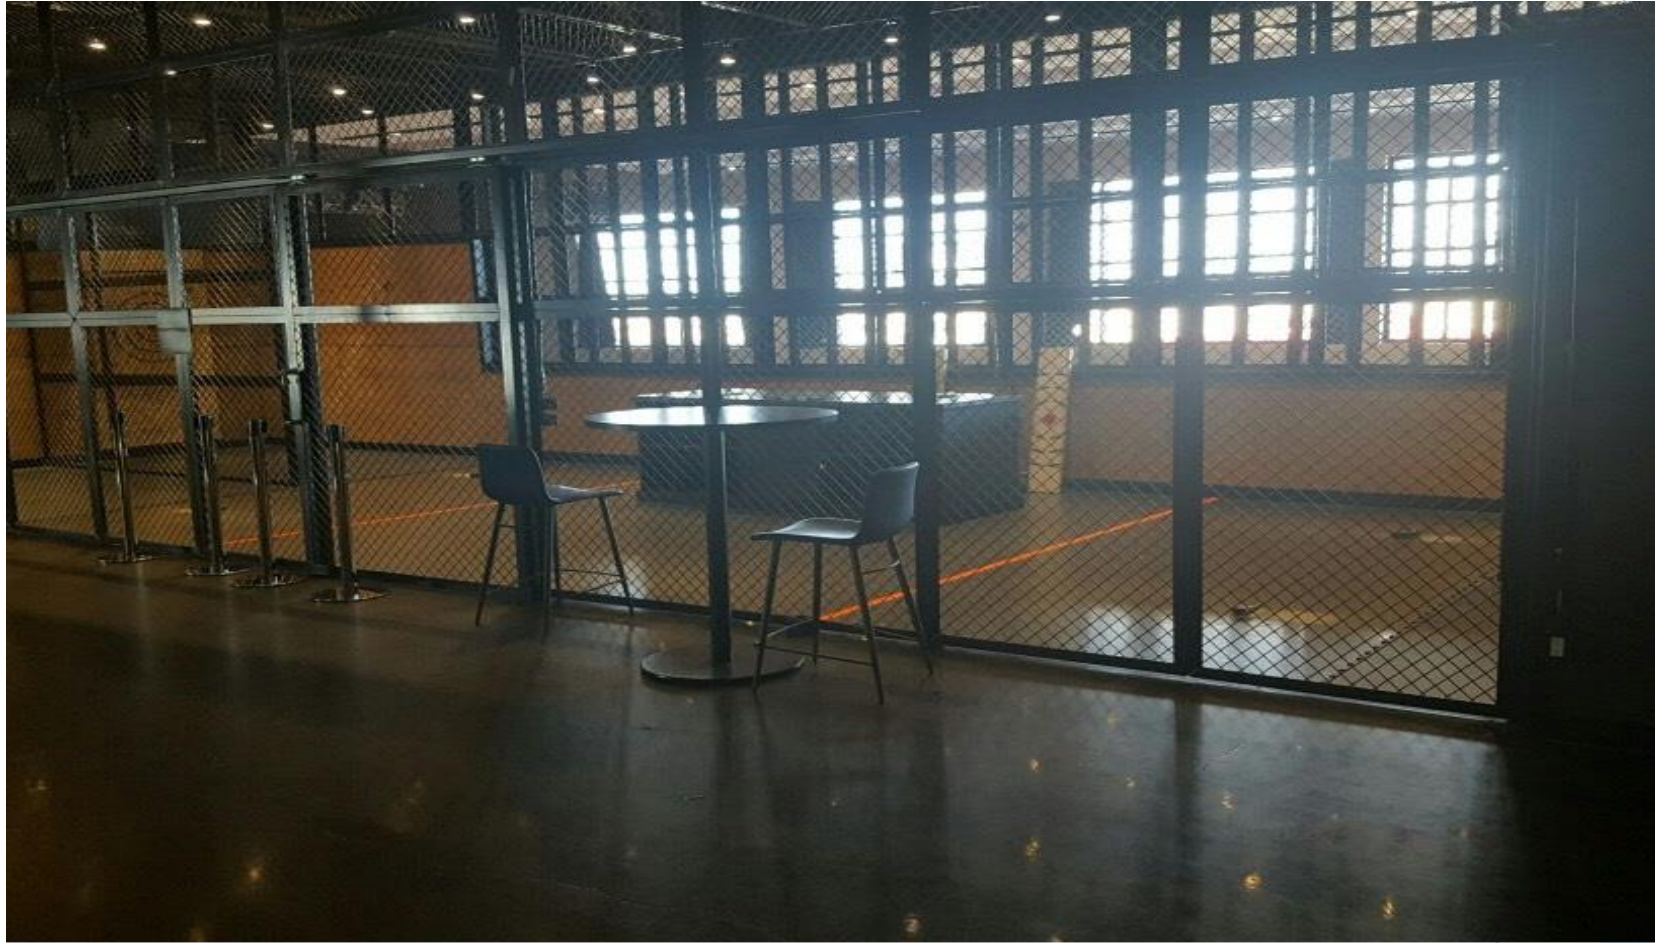

VIP LOUNGE

VIP AUDITORIUM

ULTRA AVX AUDITORIUM

LOCATION BASED ENTERTAINMENT

i) THE REC ROOM

EXTERIOR

THE REC ROOM ENTRANCE

THE REC ROOM YARD FULL VIEW

THE REC ROOM LIVE AUDITORIUM

THE REC ROOM LIVE AUDITORIUM

THE REC ROOM TERRACE

THE REC ROOM BAR

THE REC ROOM BOWLING SECTION

THE REC ROOM AX THROWING SECTION

THE REC ROOM VIRTUAL REALITY SECTION