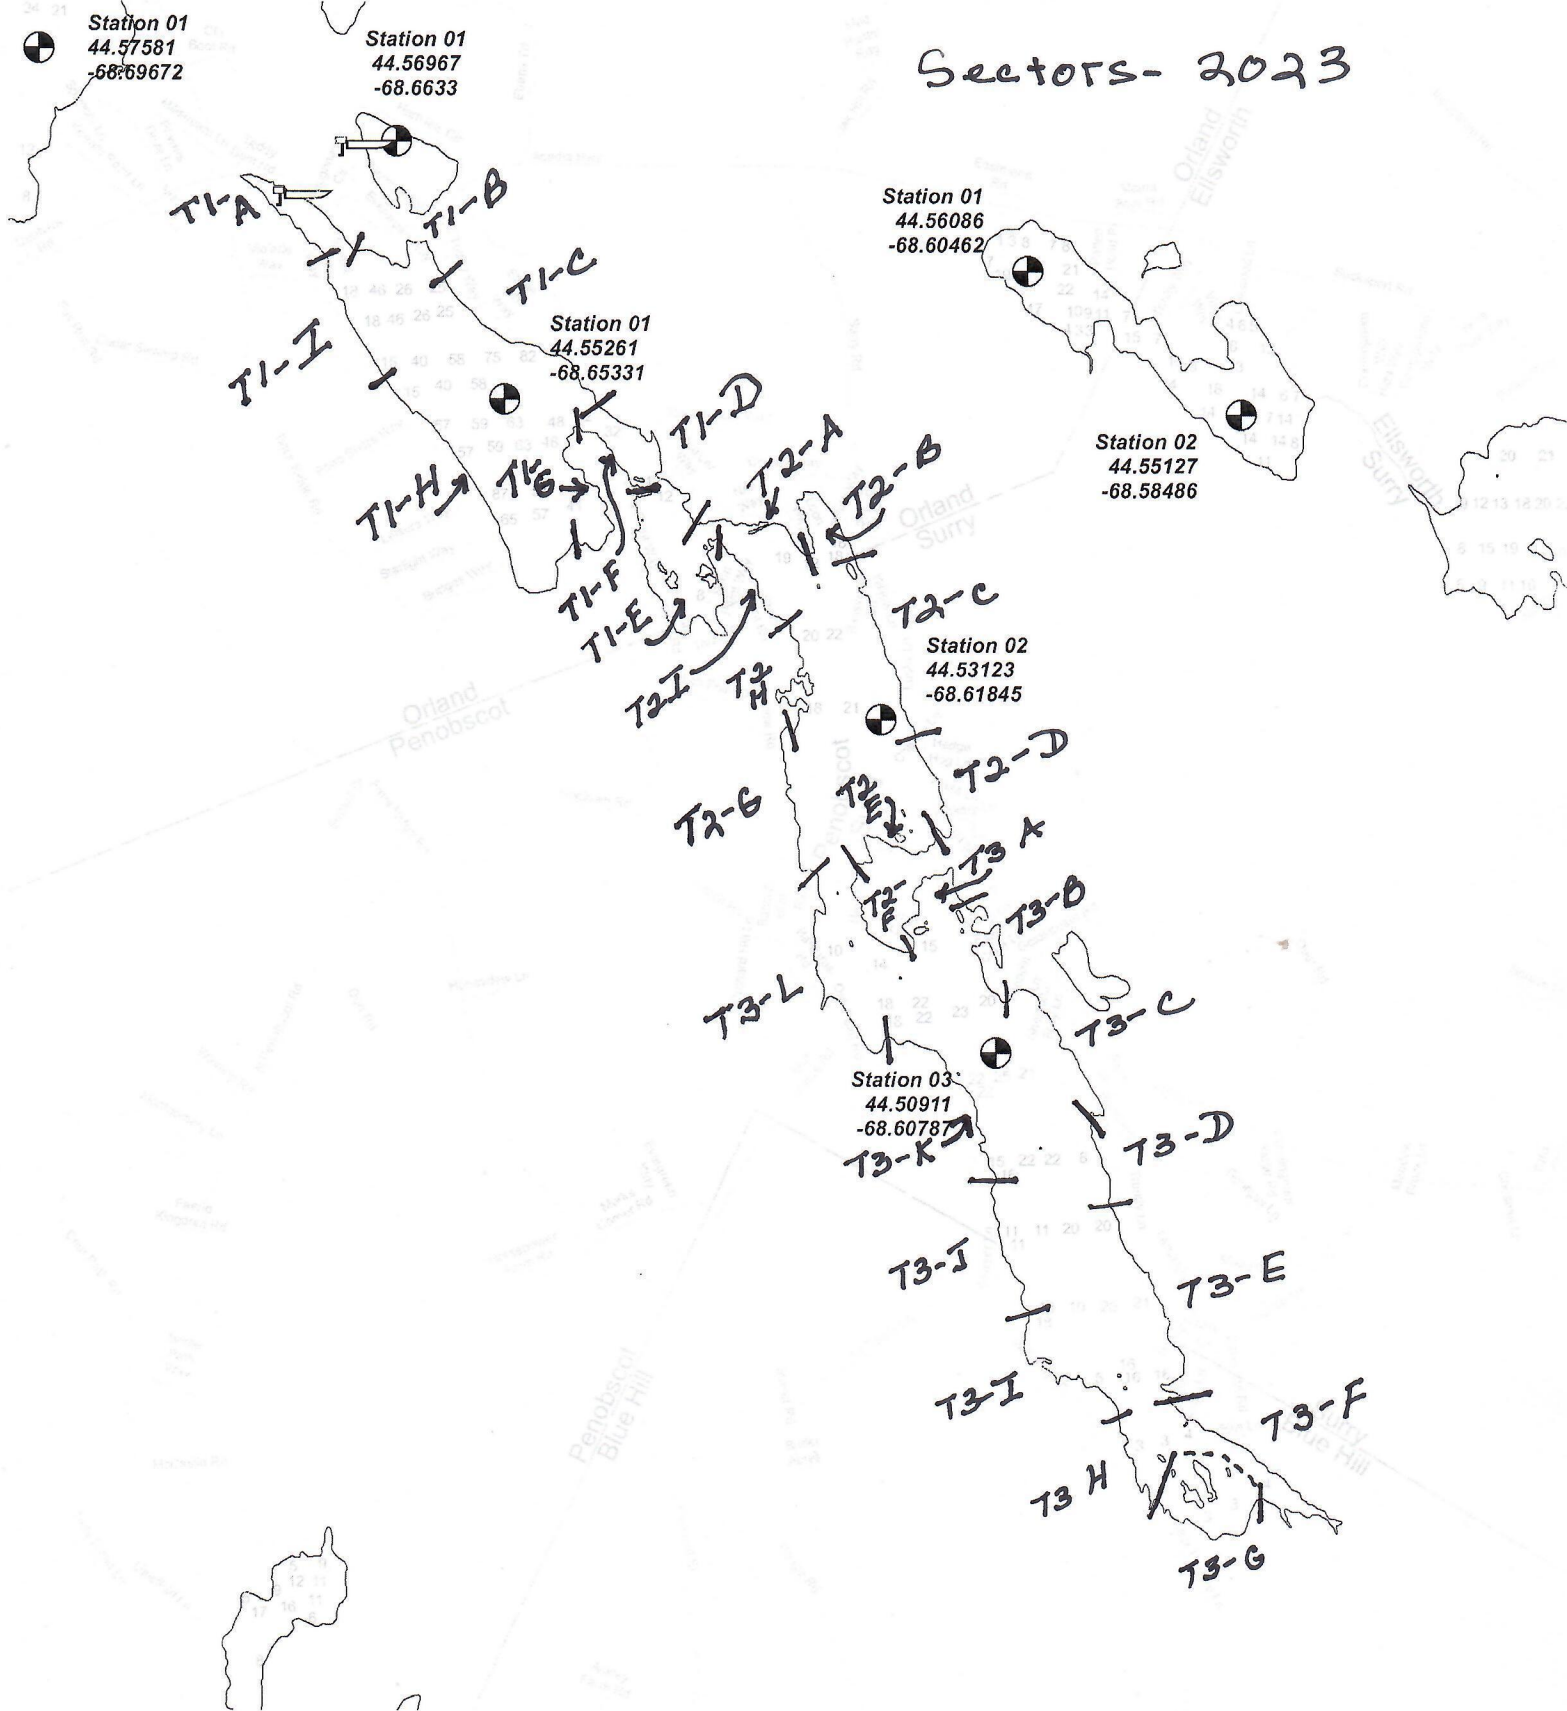

# Sectors- 2023

Station 01  
44.57581  
-68.69672

Station 01  
44.56967  
-68.6633

Station 01  
44.56086  
-68.60462

Station 01  
44.55261  
-68.65331

Station 02  
44.55127  
-68.58486

Station 02  
44.53123  
-68.61845

Station 03  
44.50911  
-68.60787

## Toddy Pond

MIDAS # 4340

Orland, Hancock Co. - Delorme Page 15 - 2409 acres