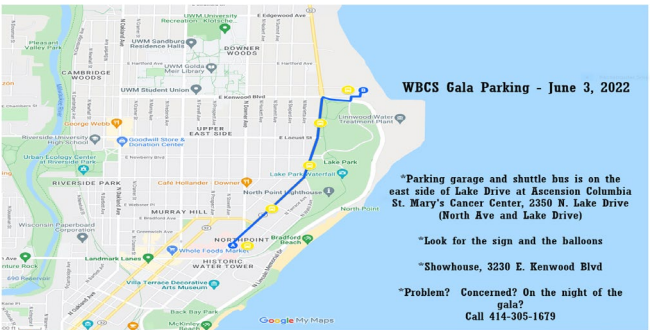

Gala Information

Parking

- Use parking garage at Ascension Hospital, 2350 N. Lake Drive (East side of Lake Drive at North Ave).
- Look for the “parking sign’ with the pink balloons.
- A yellow shuttle bus will run continuously from 5:00 PM and 10 PM between the Showhouse and the parking garage.
- We will have a volunteer at the parking garage to help answer questions.
- Google the directions and be aware that your maps for the Showhouse may still list the Showhouse location as the UWM Alumni House.
- For parking and shuttle information on the night of the Gala, call Marty: 414-305-1679.