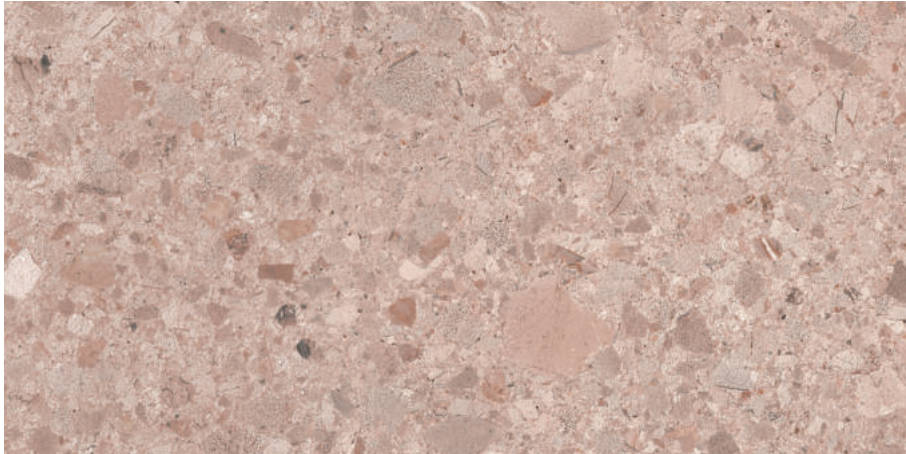

4

60x120/ 24"x48"

**FOREST**

60x120 cm.  
**FOREST ( MAT ) ( RECTIFIED )** Grey

60x120/ 24"x48"

**HERA**

60x120 cm.  
**HERA ( MAT ) ( RECTIFIED )** Grey

60x120 cm.  
**HERA ( MAT ) ( RECTIFIED )** Brown