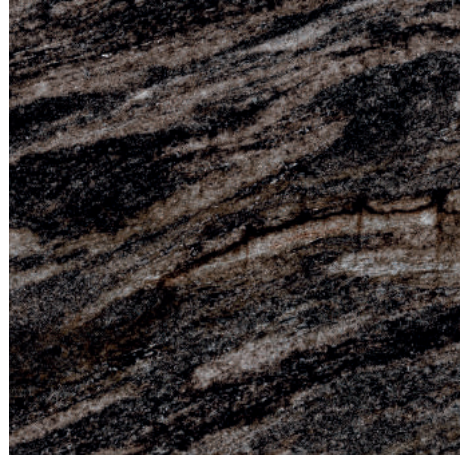

60x60 cm.

OCEANVIST (SUGAR EFFECT) (RECTIFIED)
Anthracite