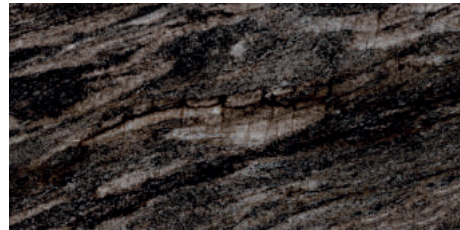

30x60 cm.

**OCEANVIST** ( SUGAR EFFECT ) ( RECTIFIED )  
Aqua

60x60 cm.

**OCEANVIST** ( SUGAR EFFECT ) ( RECTIFIED )  
Grey

60x60 cm.

**OCEANVIST** ( SUGAR EFFECT ) ( RECTIFIED )  
Anthracite

30x60 cm.

**OCEANVIST** ( SUGAR EFFECT ) ( RECTIFIED )  
Grey