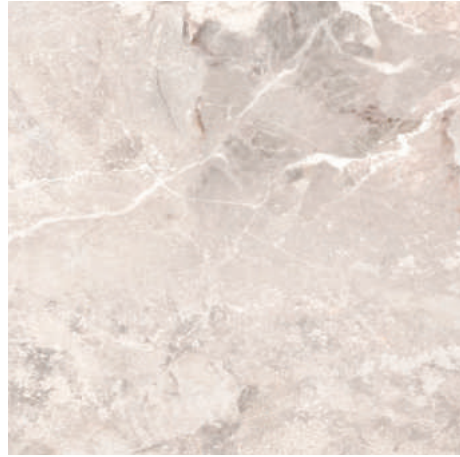

Önemli Farklılık  
Moderate Variation

4

60x60 / 24"x24"

LEO

60x60 cm.  
**LEO ( FULL LAPPATO )**  
( RECTIFIED ) White

60x60 cm.  
**LEO ( MAT ) ( RECTIFIED )** White

60x60 cm.  
**LEO ( FULL LAPPATO )**  
( RECTIFIED ) Ivory