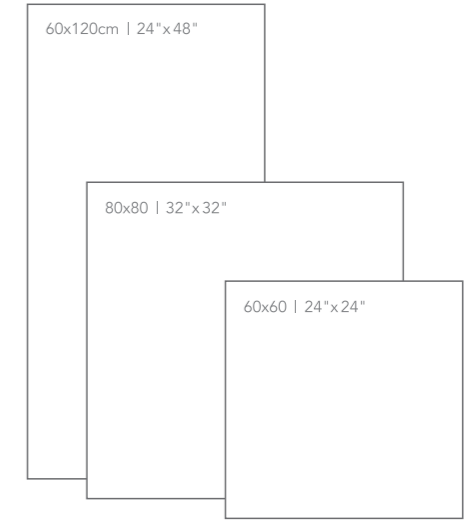

TİTAN SEMILAP Bone | Bone  
60x120cm | 24"x48"  
80x80 | 32"x32"  
60x60 | 24"x24"

TİTAN SEMILAP Bej | Beige  
60x120cm | 24"x48"  
80x80 | 32"x32"  
60x60 | 24"x24"