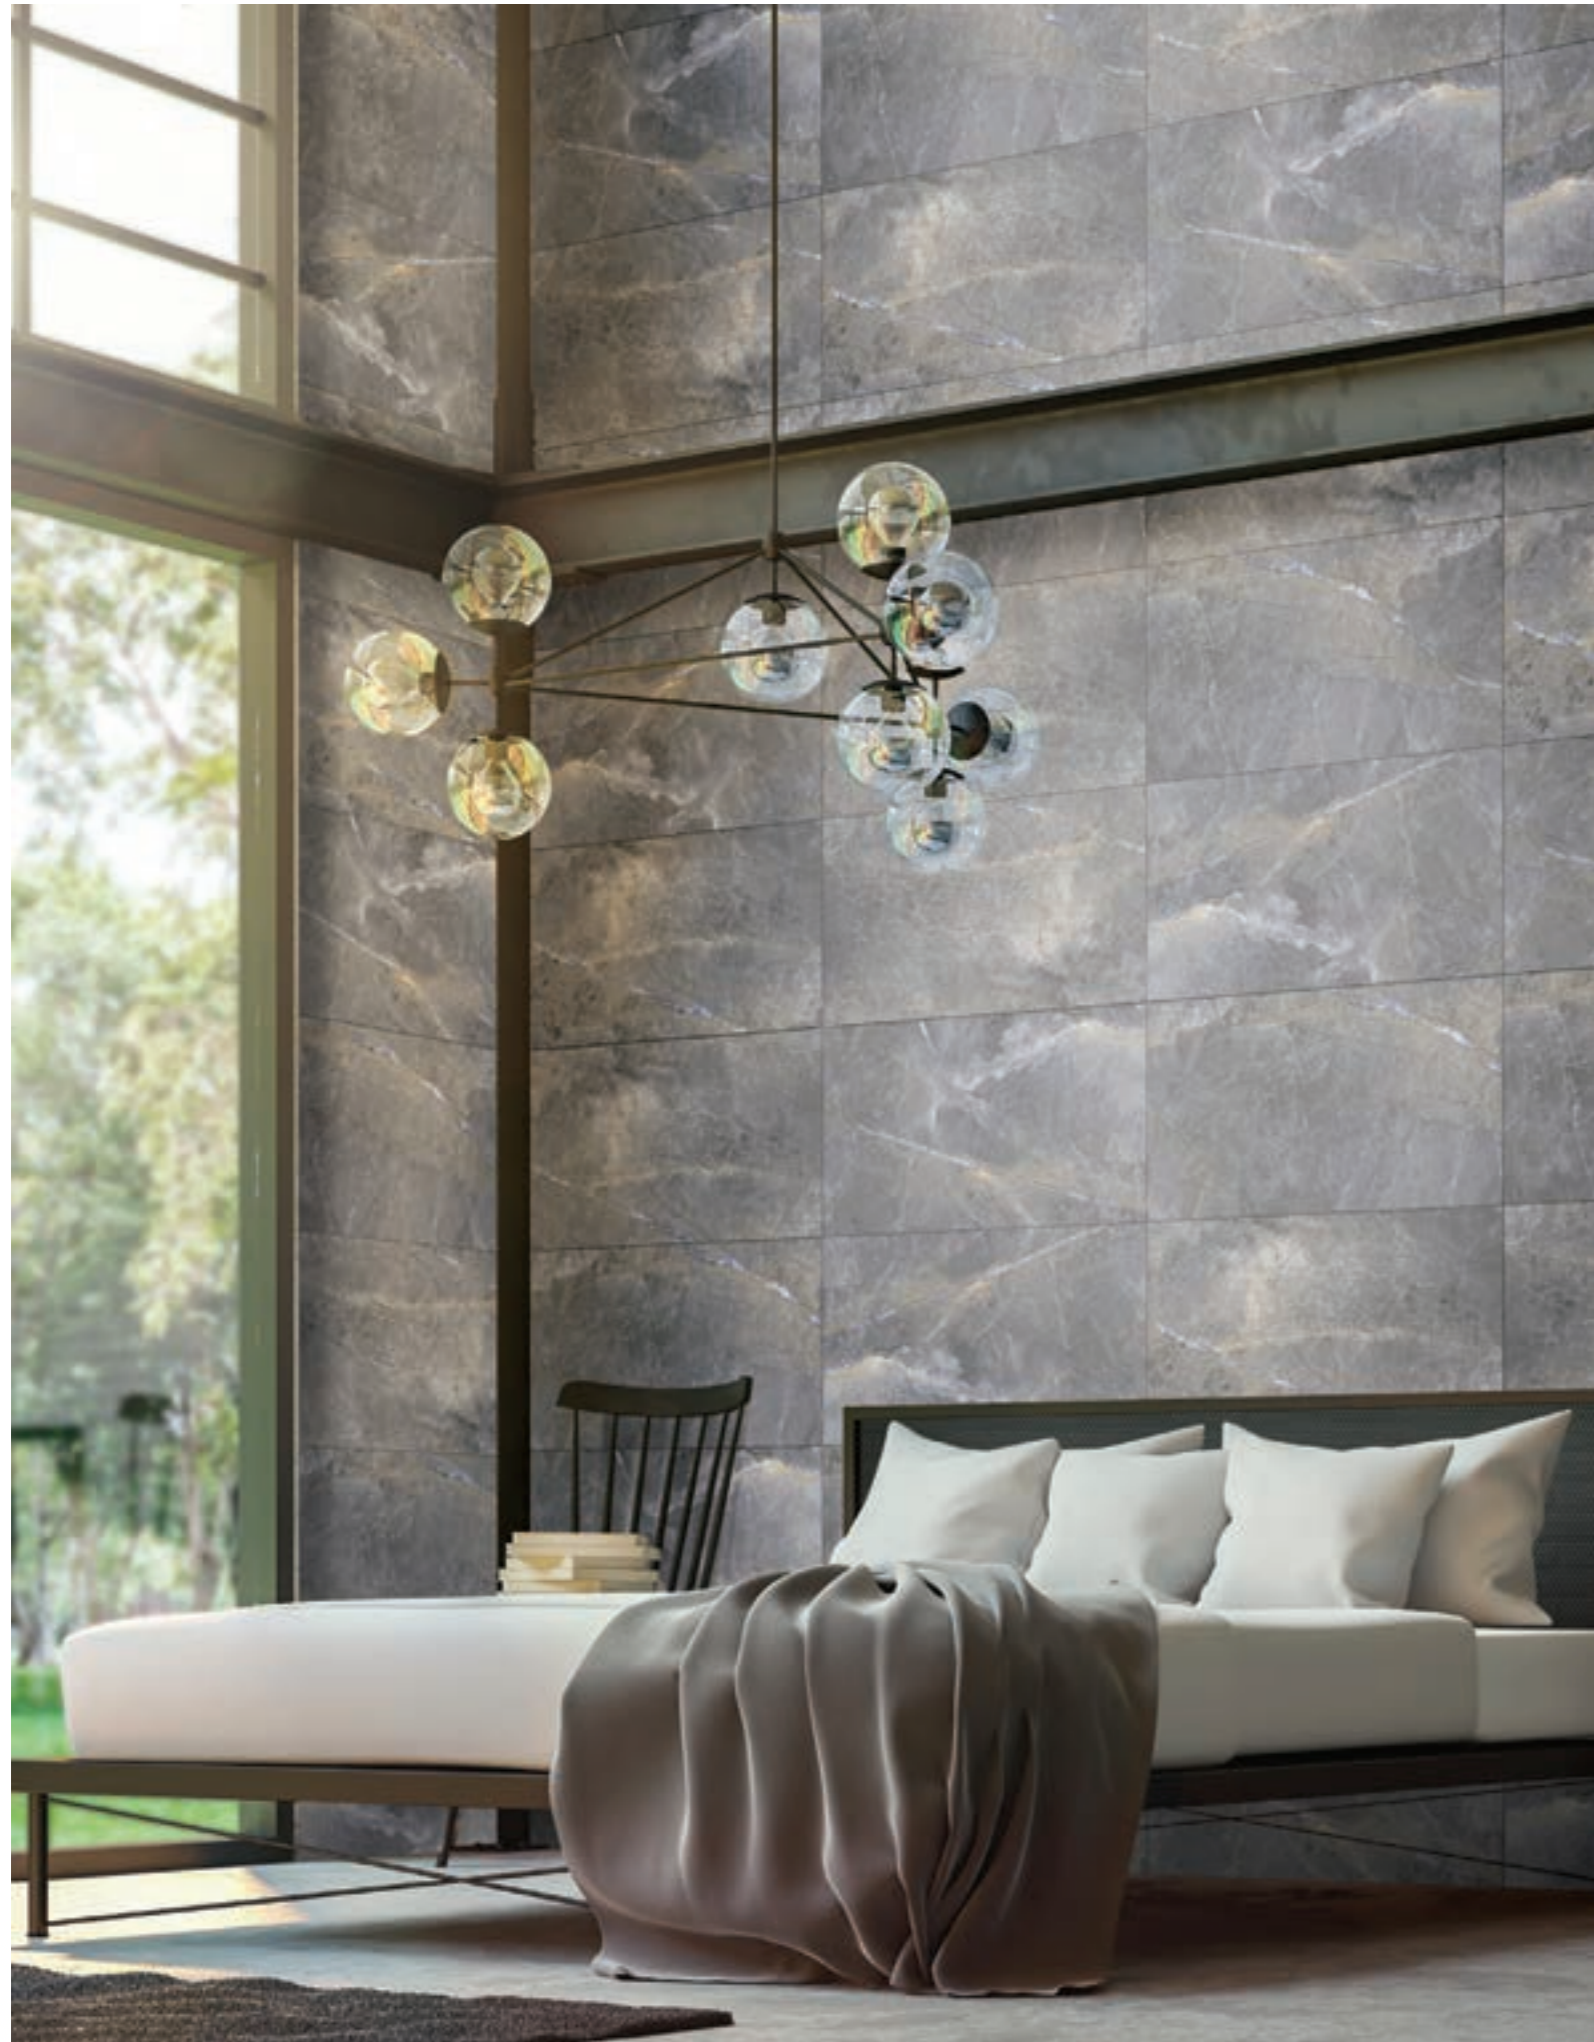

ÜRÜN KUTU | PALET BİLGİLERİ

ÜRÜN GRUBU	Boyut (cm)	Kalınlık (cm)	Adet / Kutu	m² / Kutu	m² / Palet	Kutu / Palet	Kg / Kutu	Palet Ebadı (cm)
TG	60*60	1,00	4	1,44	43,20	30	30,00	80*120
TG	60*120	1,00	2	1,44	46,08	32	32,00	90*130