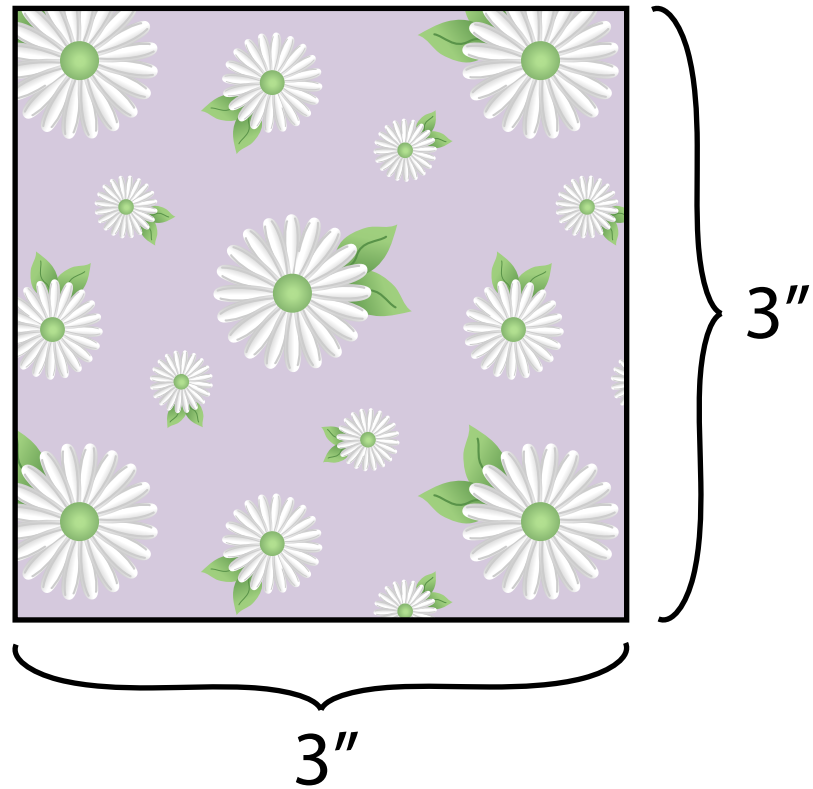

Style _____

Size Range	00-16
Fabric	Printed Cotton

Details

Front View

Back View

Novelty Button

1/2" Two Tone 2-Hole Plastic

Actual Size

(A)
Pantone 7486 U

(B)
Lavendar Fog
P# 13-3820

Lovely Lavendar Floral Pattern

Pantone 7486 U

Pantone 7489 U

Pantone 7743 UP

Lavendar Fog
P# 13-3820

Pantone Cool Gray 1 C

White