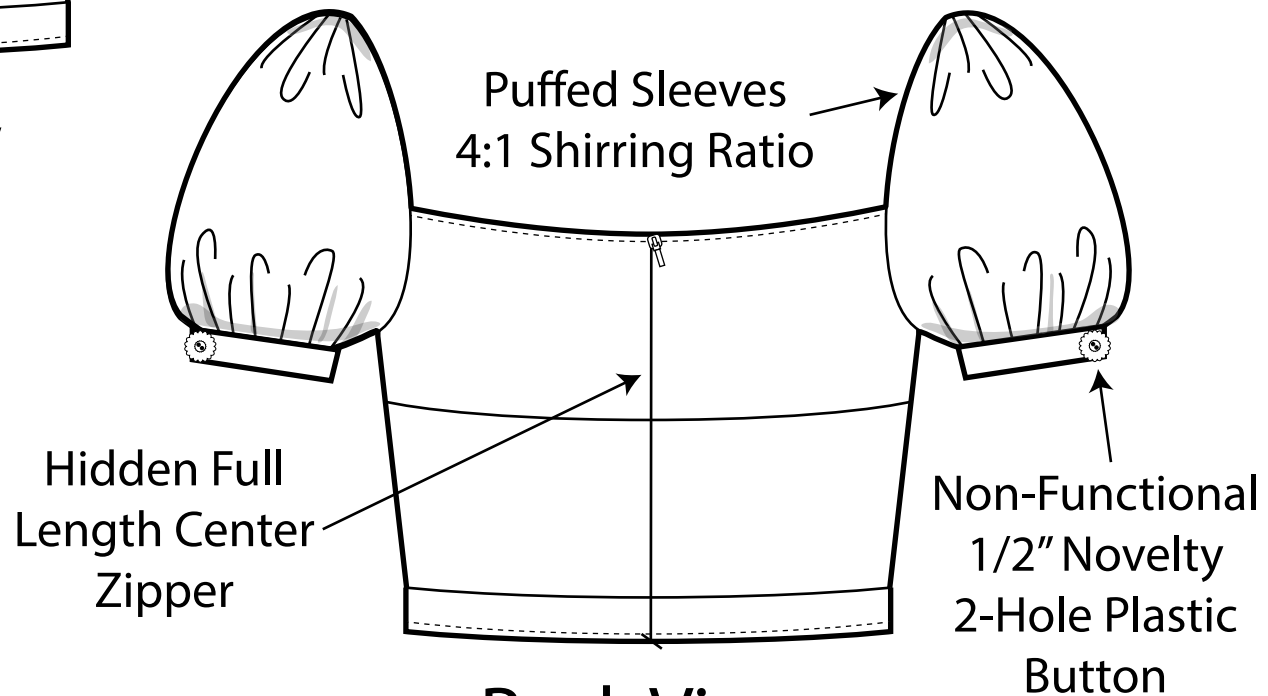

Style _____

Size Range	00-16
Fabric	Printed Cotton

Details

Front View

Back View

Novelty Button

1/2" Two Tone 2-Hole Plastic

Actual Size

White