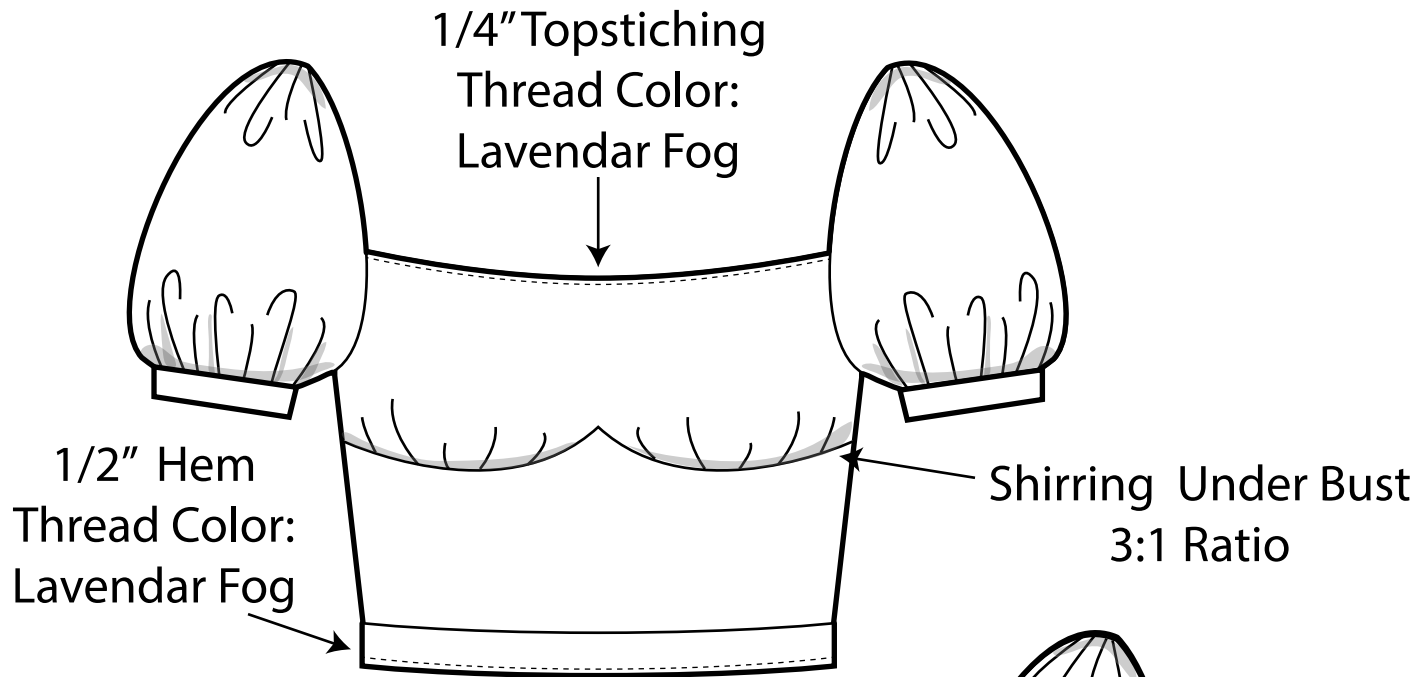

Style _____

Size Range	00-16
Fabric	Printed Cotton

Details

Front View

Back View

Novelty Button

1/2" Two Tone 2-Hole Plastic

Actual Size

(A)
Pantone 7486 U

(B)
Lavendar Fog
P# 13-3820

Lovely Lavendar Floral Pattern

Pantone 7486 U

Pantone 7489 U

Pantone 7743 UP

Lavendar Fog
P# 13-3820

Pantone Cool Gray 1 C

White