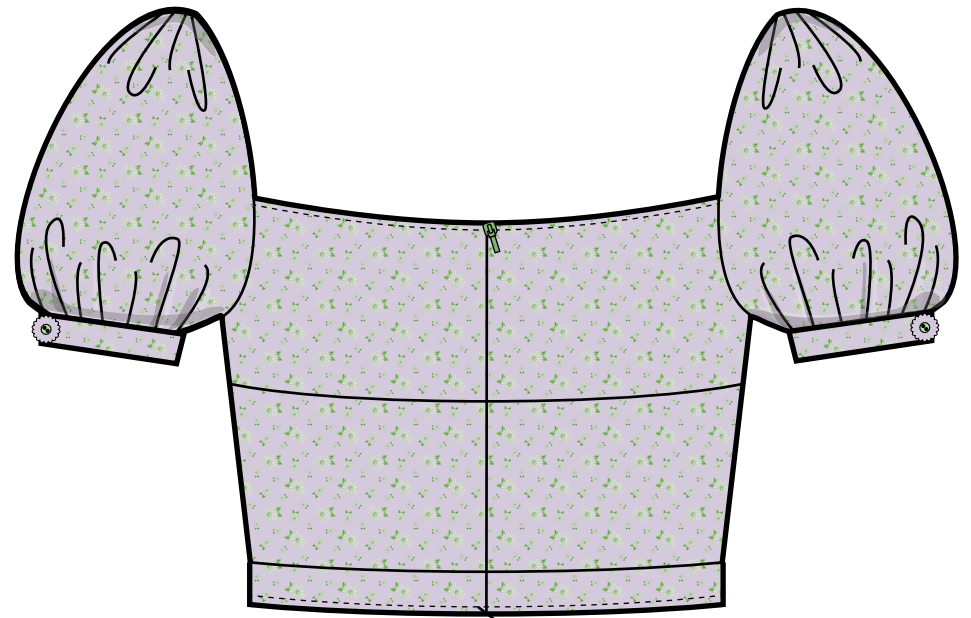

Style _____

Size Range	00-16
Fabric	Printed Cotton

Details

Front View

Back View

Novelty Button

1/2" Two Tone 2-Hole Plastic

Actual Size

(A)
Pantone 7486 U

(B)
Lavendar Fog
P# 13-3820

Lovely Lavendar Floral Pattern

Pantone 7486 U

Pantone 7489 U

Pantone 7743 UP

Lavendar Fog
P# 13-3820

Pantone Cool Gray 1 C

White