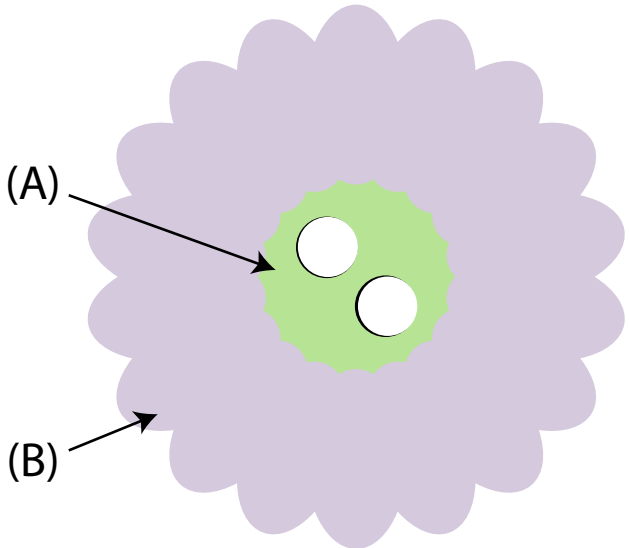

Style _____

Size Range	00-16
Fabric	Printed Cotton

Details

Front View

Back View

Novelty Button

1/2" Two Tone 2-Hole Plastic

Actual Size

(A)
Pantone 7486 U

(B)
Lavendar Fog
P# 13-3820

Lovely Lavendar Floral Pattern

Pantone 7486 U

Pantone 7489 U

Pantone 7743 UP

Lavendar Fog
P# 13-3820

Pantone Cool Gray 1 C

White