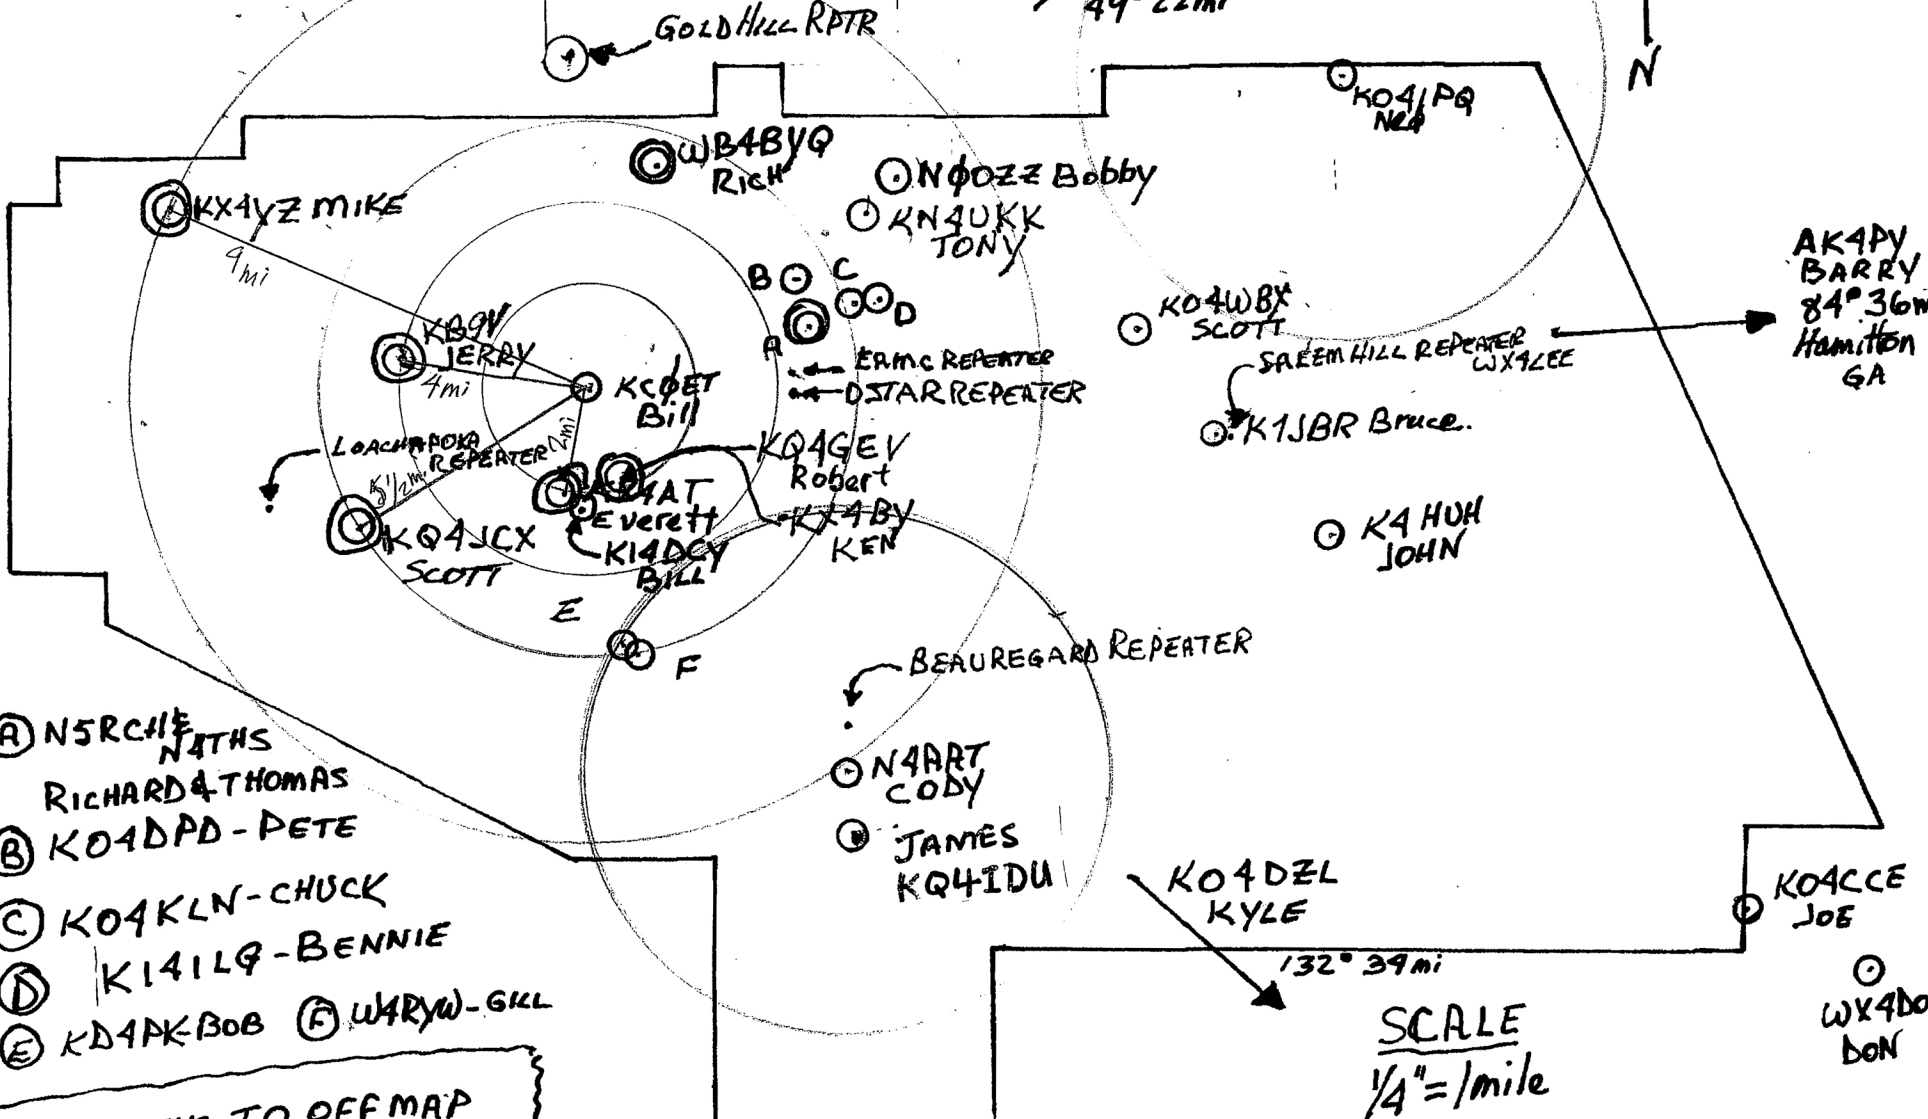

LEE COUNTY HAM RADIO TEAM

FEB 2025

- Ⓐ N5RCH#
NATHS
RICHARD & THOMAS
- Ⓑ KO4DPD - PETE
- Ⓒ KO4KLN - CHUCK
- Ⓓ KI4ILQ - BENNIE
- Ⓔ KD4PK-BOB Ⓕ W4RYW - GILL

AZIMUTHS TO OFF MAP
QTHs Δ MEASURED FROM
KCØET QTH

SCALE
1/4" = 1 mile

2-6-2025