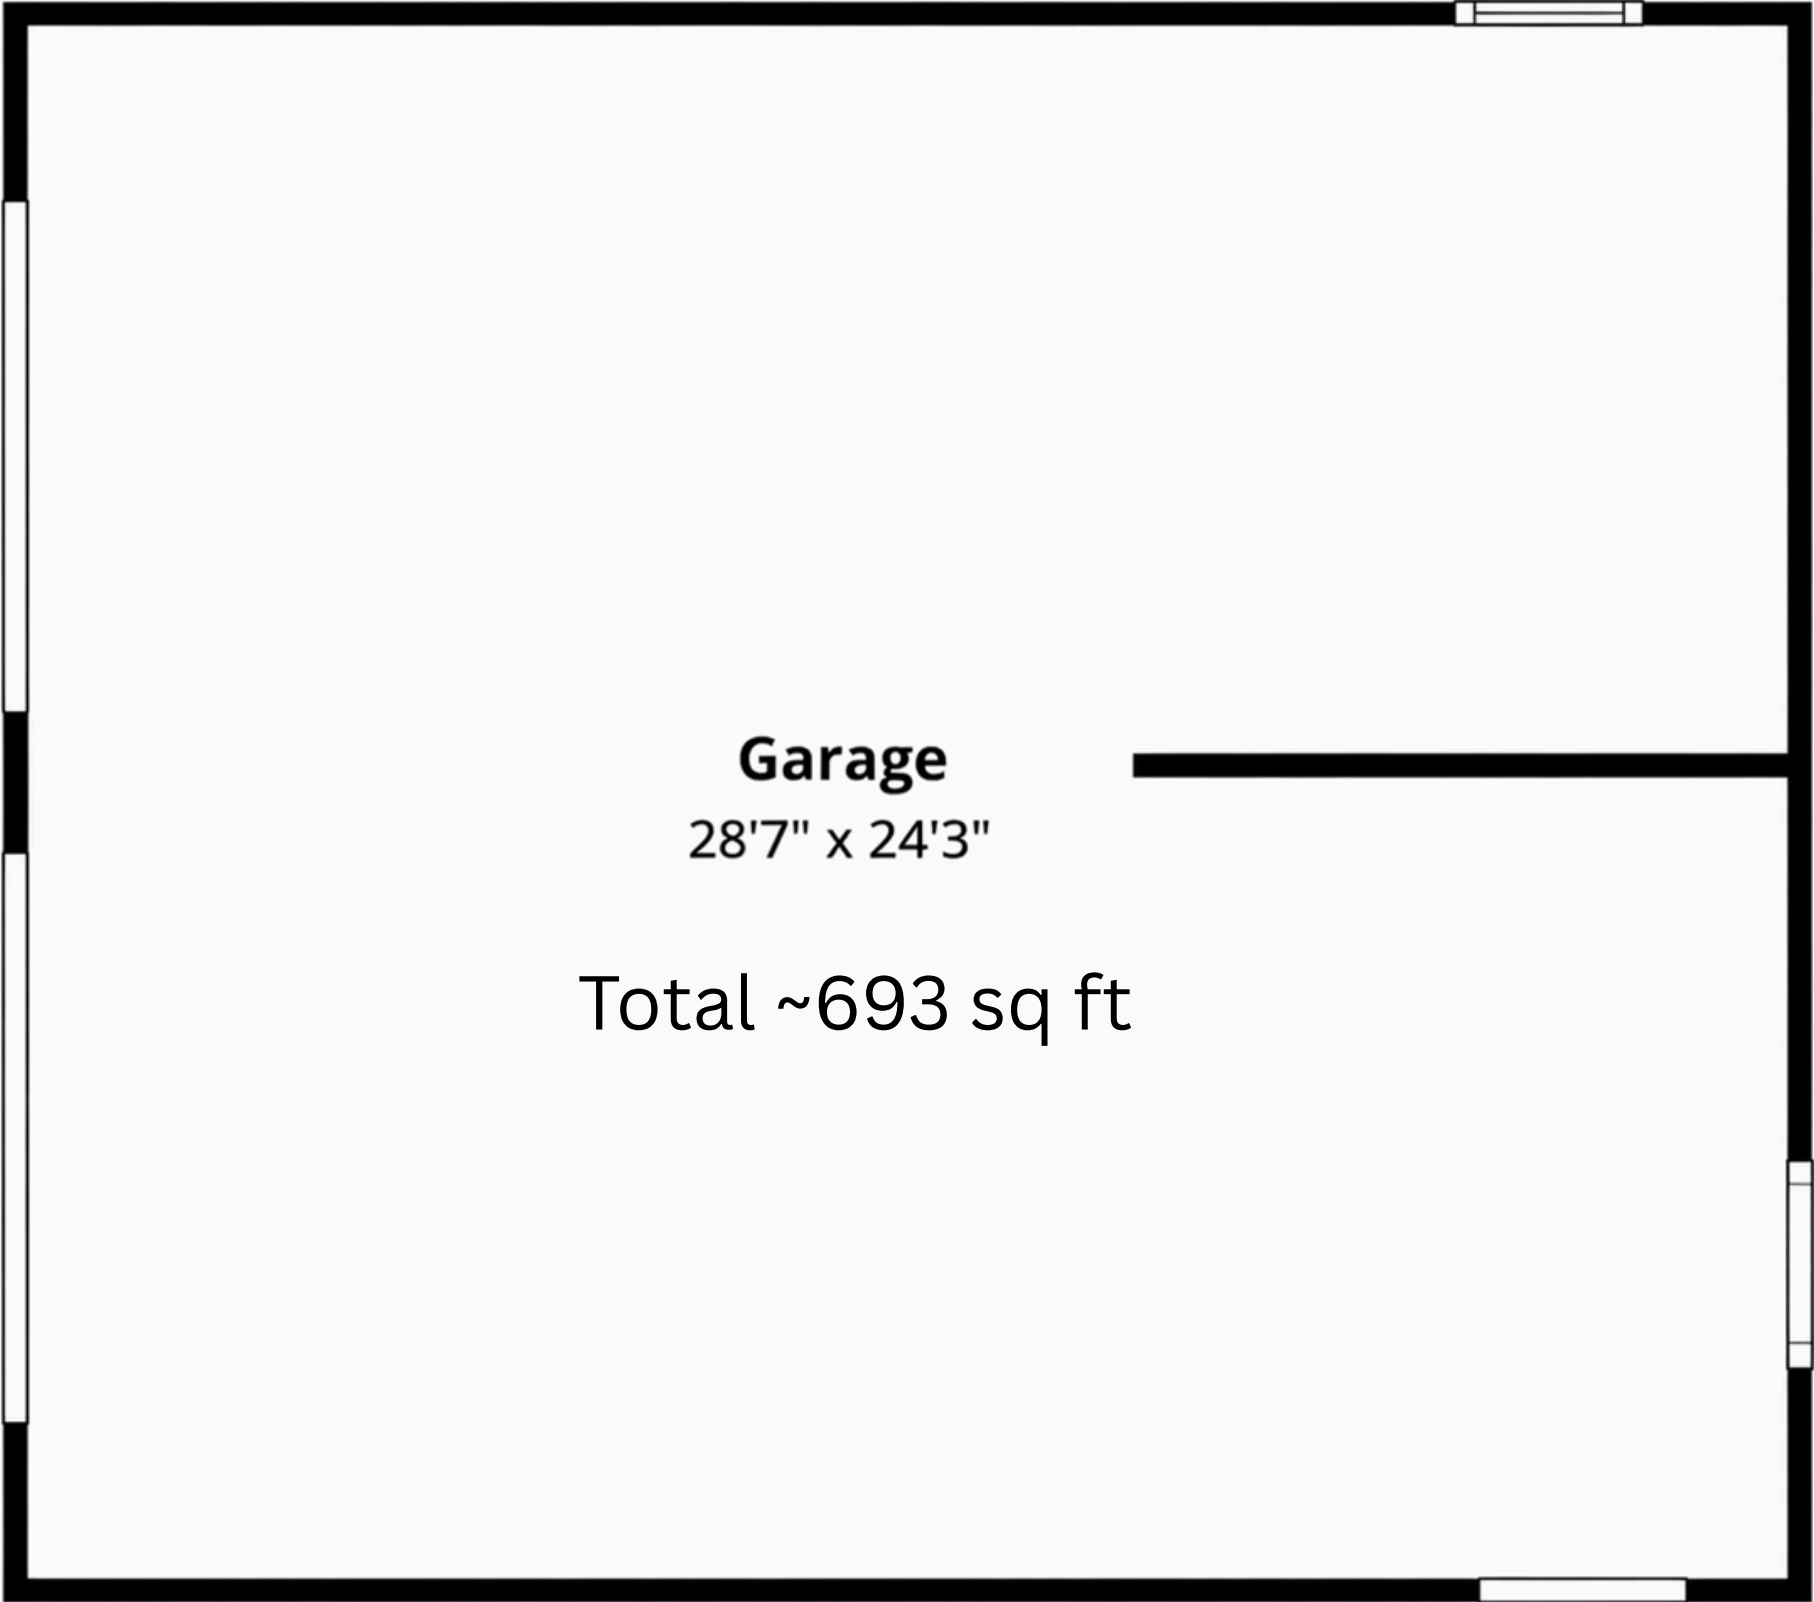

# Main Level

# Lower Level

**Garage**  
28'7" x 24'3"

Total ~693 sq ft

**Garage**