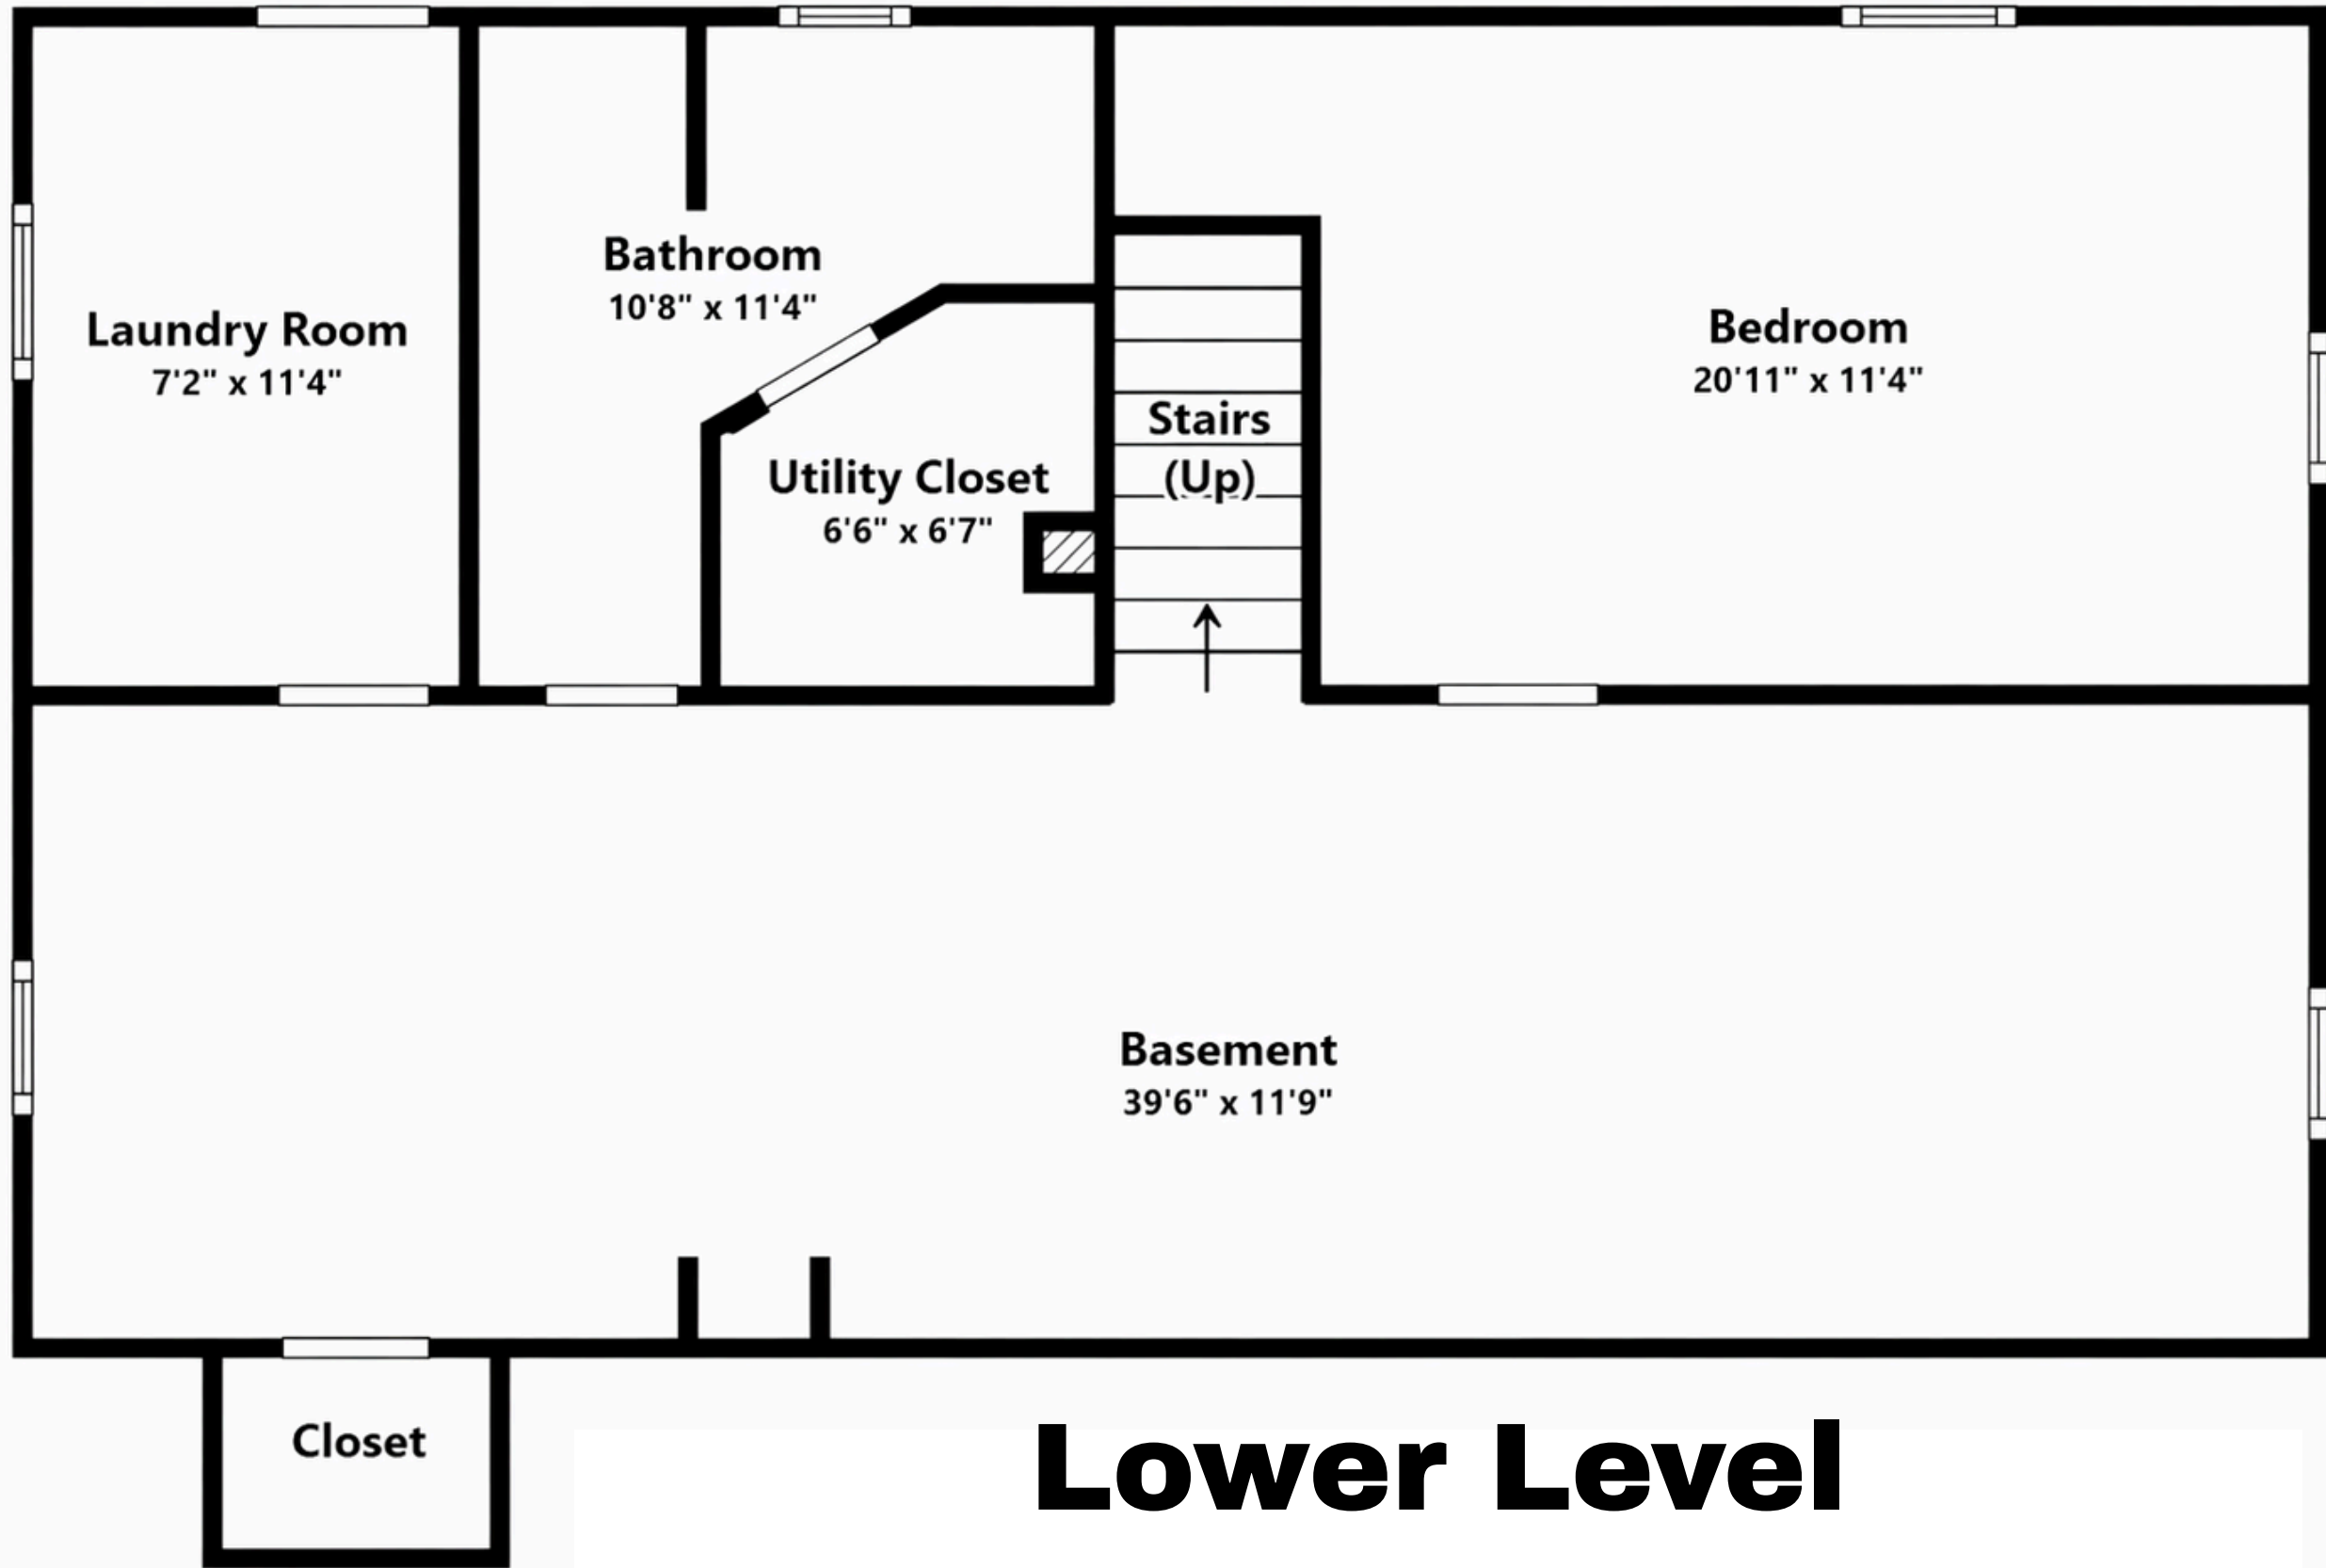

# Main Level

# Lower Level

**Garage**  
28'7" x 24'3"

Total ~693 sq ft

**Garage**