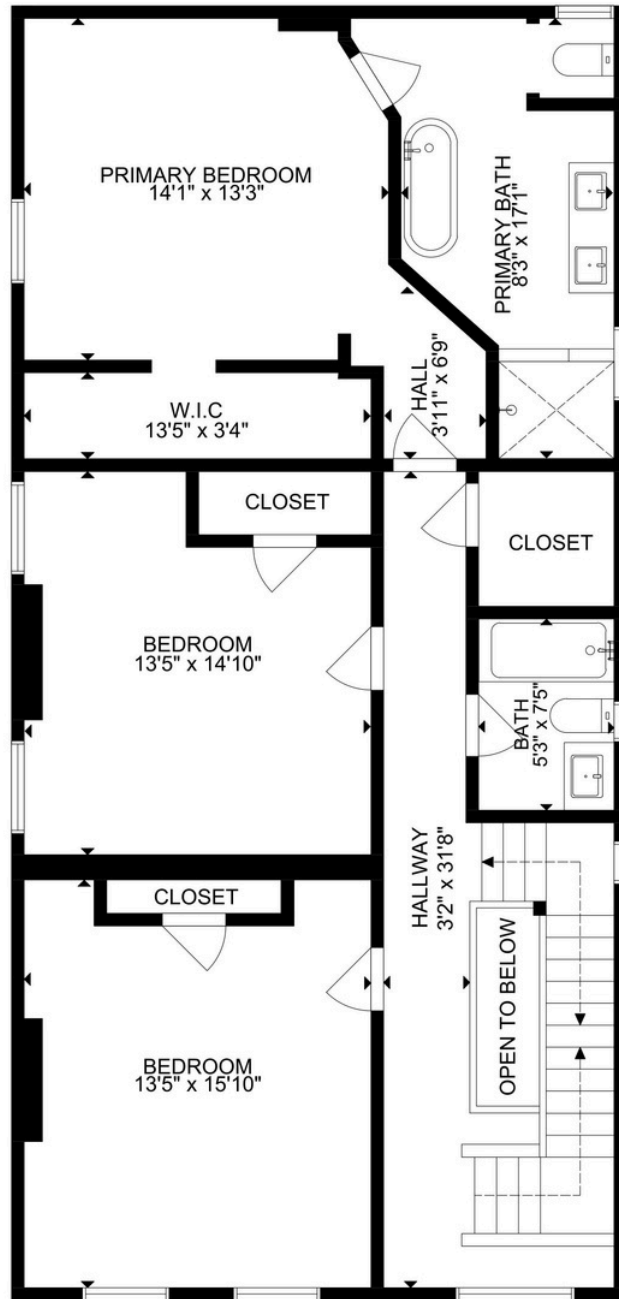

4716 Olive St • Main Level

FLOOR 1

GROSS INTERNAL AREA
FLOOR 1: 1126 SQ FT, FLOOR 2: 1147 SQ FT, FLOOR 3: 835 SQ FT
TOTAL: 3108 SQ FT
SIZE AND DIMENSIONS ARE APPROXIMATE, ACTUAL MAY VARY

Main Floor Square Footage: 1,126 sq ft
Second Floor Square Footage: 1,147 sq ft
Third Floor Square Footage: 835 sq ft
3,108 SQFT TOTAL LIVING AREA

4716 Olive St • Second Level

FLOOR 2

GROSS INTERNAL AREA
FLOOR 1: 1126 SQ FT, FLOOR 2: 1147 SQ FT, FLOOR 3: 835 SQ FT
TOTAL: 3108 SQ FT
SIZE AND DIMENSIONS ARE APPROXIMATE, ACTUAL MAY VARY

Main Floor Square Footage: 1,126 sq ft
Second Floor Square Footage: 1,147 sq ft
Third Floor Square Footage: 835 sq ft
3,108 SQFT TOTAL LIVING AREA

4716 Olive St • Third Level

GROSS INTERNAL AREA
FLOOR 1: 1126 SQ FT, FLOOR 2: 1147 SQ FT, FLOOR 3: 835 SQ FT
TOTAL: 3108 SQ FT
SIZE AND DIMENSIONS ARE APPROXIMATE, ACTUAL MAY VARY

Main Floor Square Footage: 1,126 sq ft
Second Floor Square Footage: 1,147 sq ft
Third Floor Square Footage: 835 sq ft
3,108 SQFT TOTAL LIVING AREA