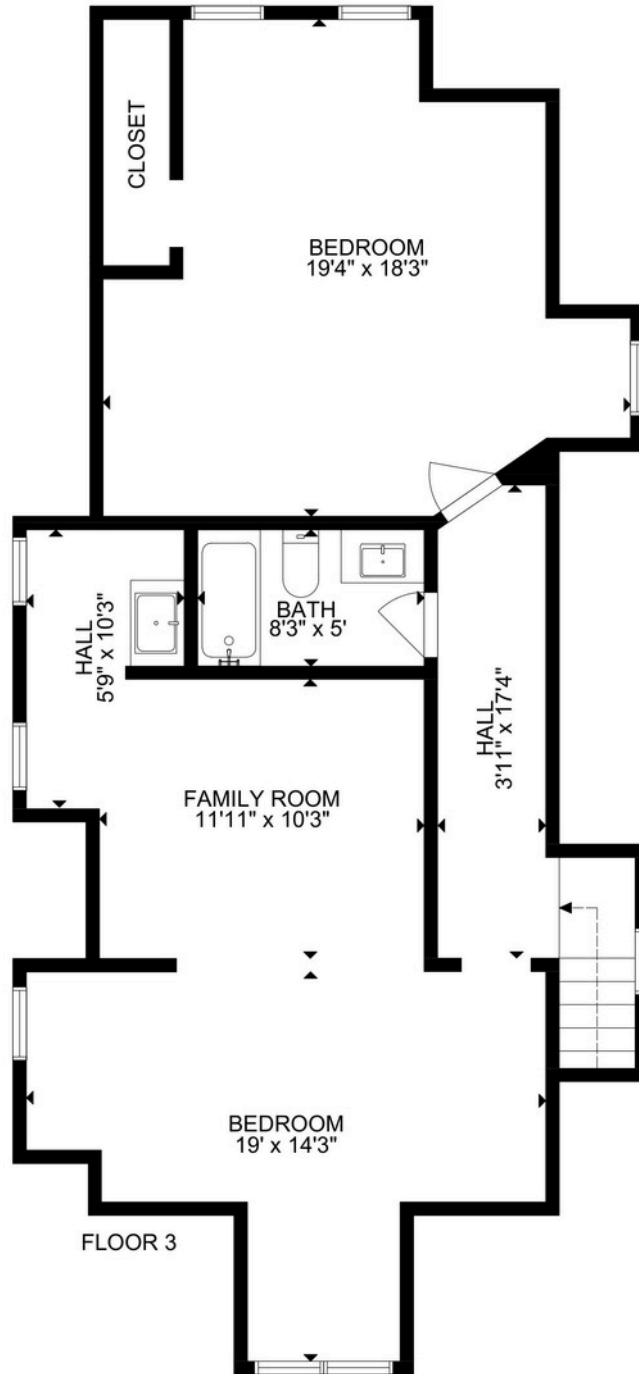

4716 Olive St • Main Level

FLOOR 1

GROSS INTERNAL AREA
FLOOR 1: 1126 SQ FT, FLOOR 2: 1147 SQ FT, FLOOR 3: 835 SQ FT
TOTAL: 3108 SQ FT
SIZE AND DIMENSIONS ARE APPROXIMATE, ACTUAL MAY VARY

Main Floor Square Footage: 1,126 sq ft
Second Floor Square Footage: 1,147 sq ft
Third Floor Square Footage: 835 sq ft
3,108 SQFT TOTAL LIVING AREA

4716 Olive St • Second Level

FLOOR 2

GROSS INTERNAL AREA
FLOOR 1: 1126 SQ FT, FLOOR 2: 1147 SQ FT, FLOOR 3: 835 SQ FT
TOTAL: 3108 SQ FT
SIZE AND DIMENSIONS ARE APPROXIMATE, ACTUAL MAY VARY

Main Floor Square Footage: 1,126 sq ft
Second Floor Square Footage: 1,147 sq ft
Third Floor Square Footage: 835 sq ft
3,108 SQFT TOTAL LIVING AREA

4716 Olive St • Third Level

GROSS INTERNAL AREA
FLOOR 1: 1126 SQ FT, FLOOR 2: 1147 SQ FT, FLOOR 3: 835 SQ FT
TOTAL: 3108 SQ FT
SIZE AND DIMENSIONS ARE APPROXIMATE, ACTUAL MAY VARY

Main Floor Square Footage: 1,126 sq ft
Second Floor Square Footage: 1,147 sq ft
Third Floor Square Footage: 835 sq ft
3,108 SQFT TOTAL LIVING AREA