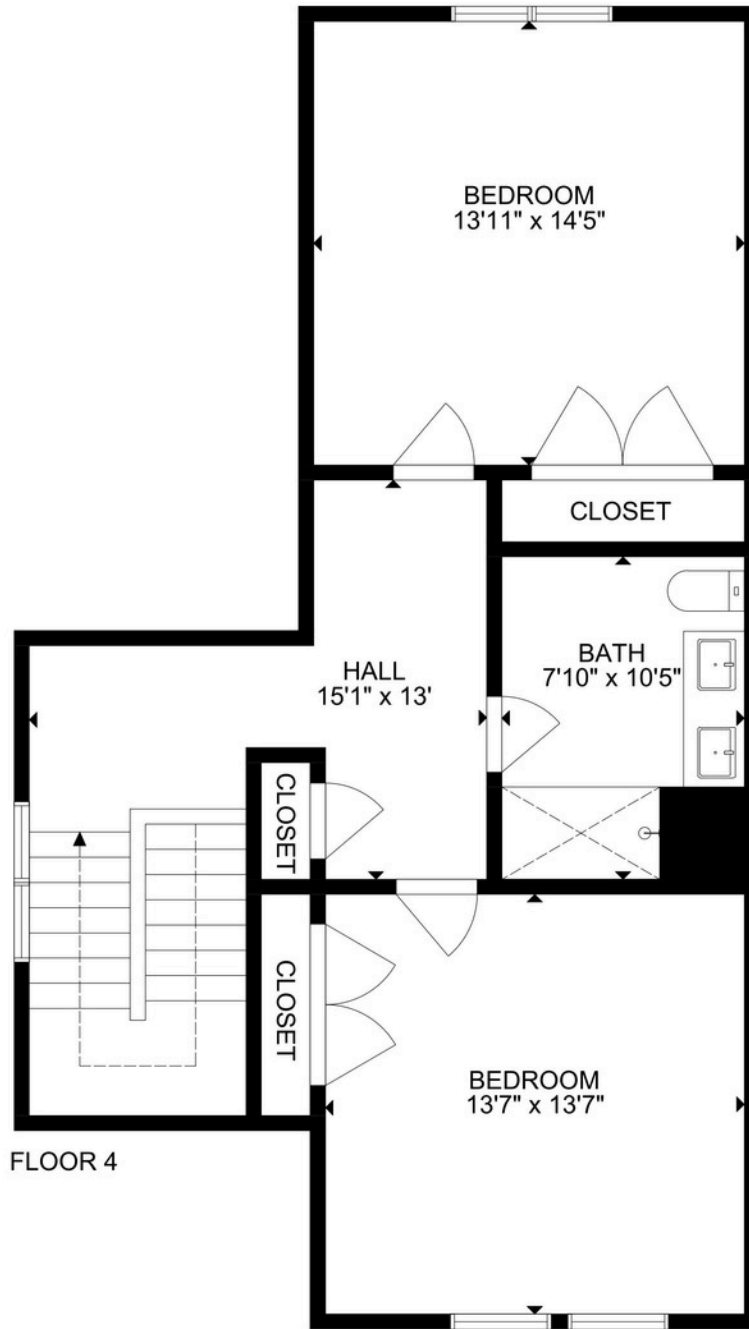

4731 Westminster Pl • Main Level

GROSS INTERNAL AREA
FLOOR 1: 1334 SQ FT, FLOOR 2: 1194 SQ FT, FLOOR 3: 1194 SQ FT, FLOOR 4: 785 SQ FT
EXCLUDED AREAS: UNFINISHED BASEMENT: 1334 SQ FT
TOTAL: 3173 SQ FT
SIZE AND DIMENSIONS ARE APPROXIMATE, ACTUAL MAY VARY

Main Floor Square Footage: 1,134 sq ft
Second Floor Square Footage: 1,194 sq ft
Third Floor Square Footage: 785 sq ft
3,173 SQFT TOTAL LIVING AREA

4731 Westminster Pl • Second Level

FLOOR 3

GROSS INTERNAL AREA
FLOOR 1: 1334 SQ FT, FLOOR 2: 1194 SQ FT, FLOOR 3: 1194 SQ FT, FLOOR 4: 785 SQ F
EXCLUDED AREAS: UNFINISHED BASEMENT: 1334 SQ FT
TOTAL: 3173 SQ FT
SIZE AND DIMENSIONS ARE APPROXIMATE, ACTUAL MAY VARY

Main Floor Square Footage: 1,134 sq ft
Second Floor Square Footage: 1,194 sq ft
Third Floor Square Footage: 785 sq ft
3,173 SQFT TOTAL LIVING AREA

4731 Westminster Pl • Third Level

FLOOR 4

GROSS INTERNAL AREA
FLOOR 1: 1334 SQ FT, FLOOR 2: 1194 SQ FT, FLOOR 3: 1194 SQ FT, FLOOR 4: 785 SQ FT
EXCLUDED AREAS: UNFINISHED BASEMENT: 1334 SQ FT
TOTAL: 3173 SQ FT
SIZE AND DIMENSIONS ARE APPROXIMATE, ACTUAL MAY VARY

Main Floor Square Footage: 1,134 sq ft
Second Floor Square Footage: 1,194 sq ft
Third Floor Square Footage: 785 sq ft
3,173 SQFT TOTAL LIVING AREA