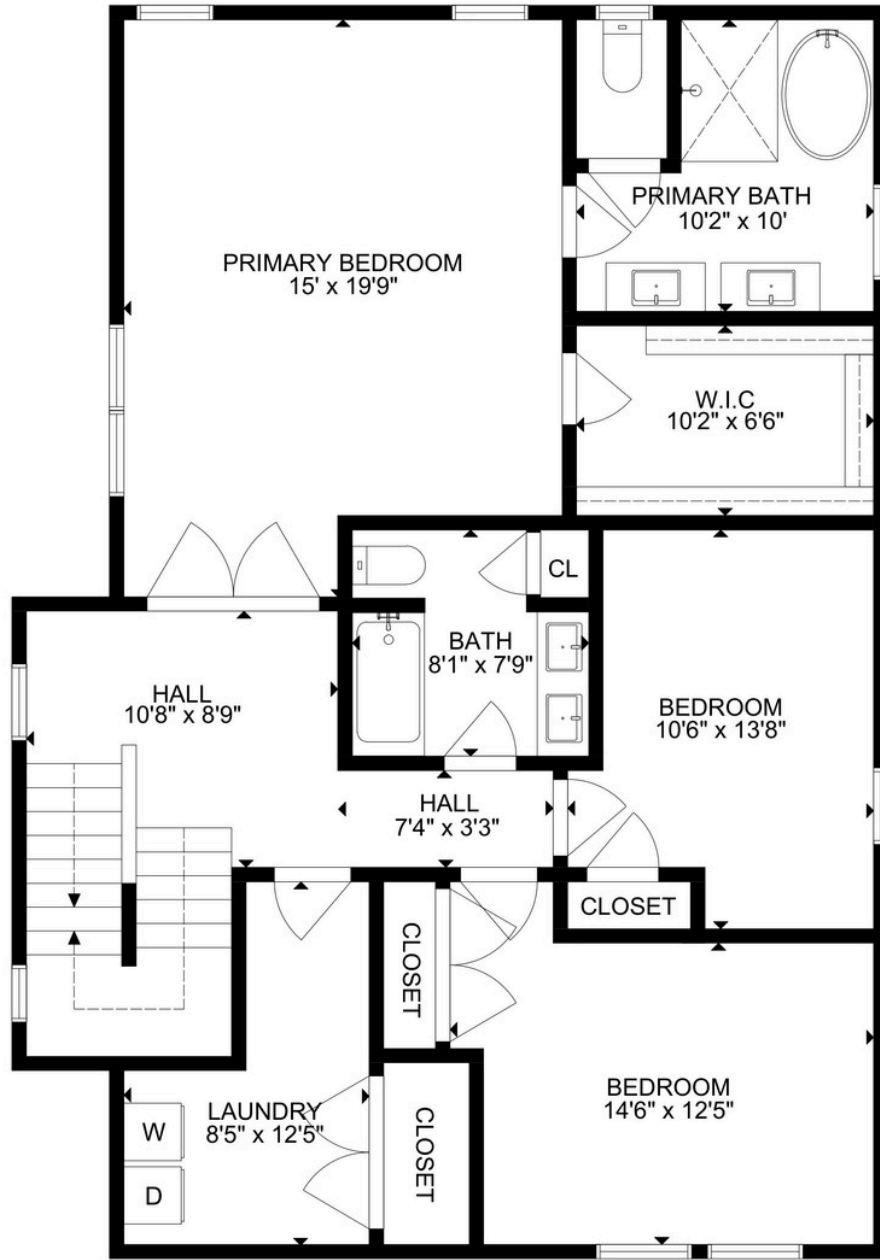

4731 Westminster Pl • Main Level

GROSS INTERNAL AREA
FLOOR 1: 1334 SQ FT, FLOOR 2: 1194 SQ FT, FLOOR 3: 1194 SQ FT, FLOOR 4: 785 SQ FT
EXCLUDED AREAS: UNFINISHED BASEMENT: 1334 SQ FT
TOTAL: 3173 SQ FT
SIZE AND DIMENSIONS ARE APPROXIMATE, ACTUAL MAY VARY

Main Floor Square Footage: 1,134 sq ft
Second Floor Square Footage: 1,194 sq ft
Third Floor Square Footage: 785 sq ft
3,173 SQFT TOTAL LIVING AREA

4731 Westminster Pl • Second Level

FLOOR 3

GROSS INTERNAL AREA
FLOOR 1: 1334 SQ FT, FLOOR 2: 1194 SQ FT, FLOOR 3: 1194 SQ FT, FLOOR 4: 785 SQ F
EXCLUDED AREAS: UNFINISHED BASEMENT: 1334 SQ FT
TOTAL: 3173 SQ FT
SIZE AND DIMENSIONS ARE APPROXIMATE, ACTUAL MAY VARY

Main Floor Square Footage: 1,134 sq ft
Second Floor Square Footage: 1,194 sq ft
Third Floor Square Footage: 785 sq ft
3,173 SQFT TOTAL LIVING AREA

4731 Westminster Pl • Third Level

FLOOR 4

GROSS INTERNAL AREA
FLOOR 1: 1334 SQ FT, FLOOR 2: 1194 SQ FT, FLOOR 3: 1194 SQ FT, FLOOR 4: 785 SQ FT
EXCLUDED AREAS: UNFINISHED BASEMENT: 1334 SQ FT
TOTAL: 3173 SQ FT
SIZE AND DIMENSIONS ARE APPROXIMATE, ACTUAL MAY VARY

Main Floor Square Footage: 1,134 sq ft
Second Floor Square Footage: 1,194 sq ft
Third Floor Square Footage: 785 sq ft
3,173 SQFT TOTAL LIVING AREA