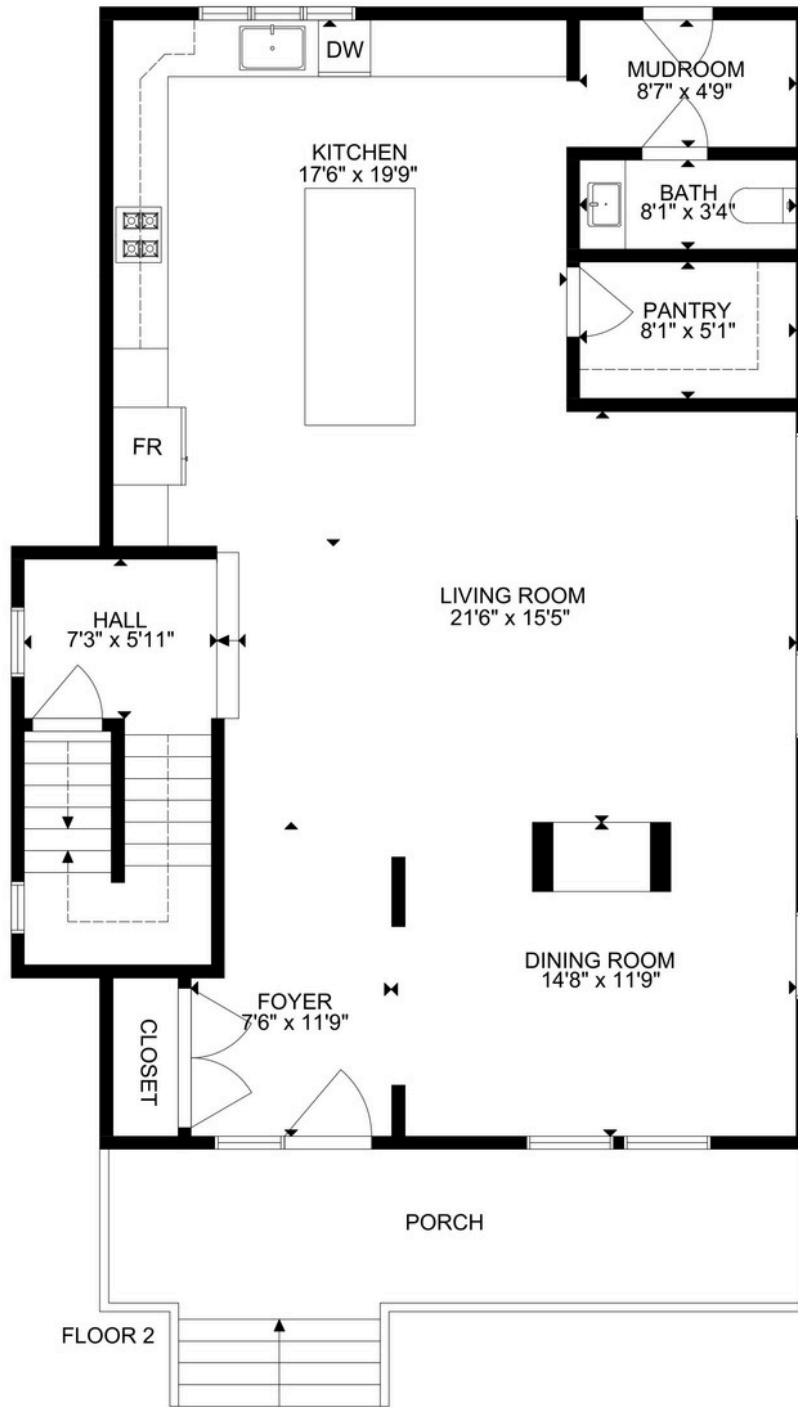

4731 Westminster Pl • Main Level

GROSS INTERNAL AREA
FLOOR 1: 1334 SQ FT, FLOOR 2: 1194 SQ FT, FLOOR 3: 1194 SQ FT, FLOOR 4: 785 SQ FT
EXCLUDED AREAS: UNFINISHED BASEMENT: 1334 SQ FT
TOTAL: 3173 SQ FT
SIZE AND DIMENSIONS ARE APPROXIMATE, ACTUAL MAY VARY

Main Floor Square Footage: 1,134 sq ft
Second Floor Square Footage: 1,194 sq ft
Third Floor Square Footage: 785 sq ft
3,173 SQFT TOTAL LIVING AREA

4731 Westminster Pl • Second Level

FLOOR 3

GROSS INTERNAL AREA
FLOOR 1: 1334 SQ FT, FLOOR 2: 1194 SQ FT, FLOOR 3: 1194 SQ FT, FLOOR 4: 785 SQ F
EXCLUDED AREAS: UNFINISHED BASEMENT: 1334 SQ FT
TOTAL: 3173 SQ FT
SIZE AND DIMENSIONS ARE APPROXIMATE, ACTUAL MAY VARY

Main Floor Square Footage: 1,134 sq ft
Second Floor Square Footage: 1,194 sq ft
Third Floor Square Footage: 785 sq ft
3,173 SQFT TOTAL LIVING AREA

4731 Westminster Pl • Third Level

FLOOR 4

GROSS INTERNAL AREA
FLOOR 1: 1334 SQ FT, FLOOR 2: 1194 SQ FT, FLOOR 3: 1194 SQ FT, FLOOR 4: 785 SQ FT
EXCLUDED AREAS: UNFINISHED BASEMENT: 1334 SQ FT
TOTAL: 3173 SQ FT
SIZE AND DIMENSIONS ARE APPROXIMATE, ACTUAL MAY VARY

Main Floor Square Footage: 1,134 sq ft
Second Floor Square Footage: 1,194 sq ft
Third Floor Square Footage: 785 sq ft
3,173 SQFT TOTAL LIVING AREA