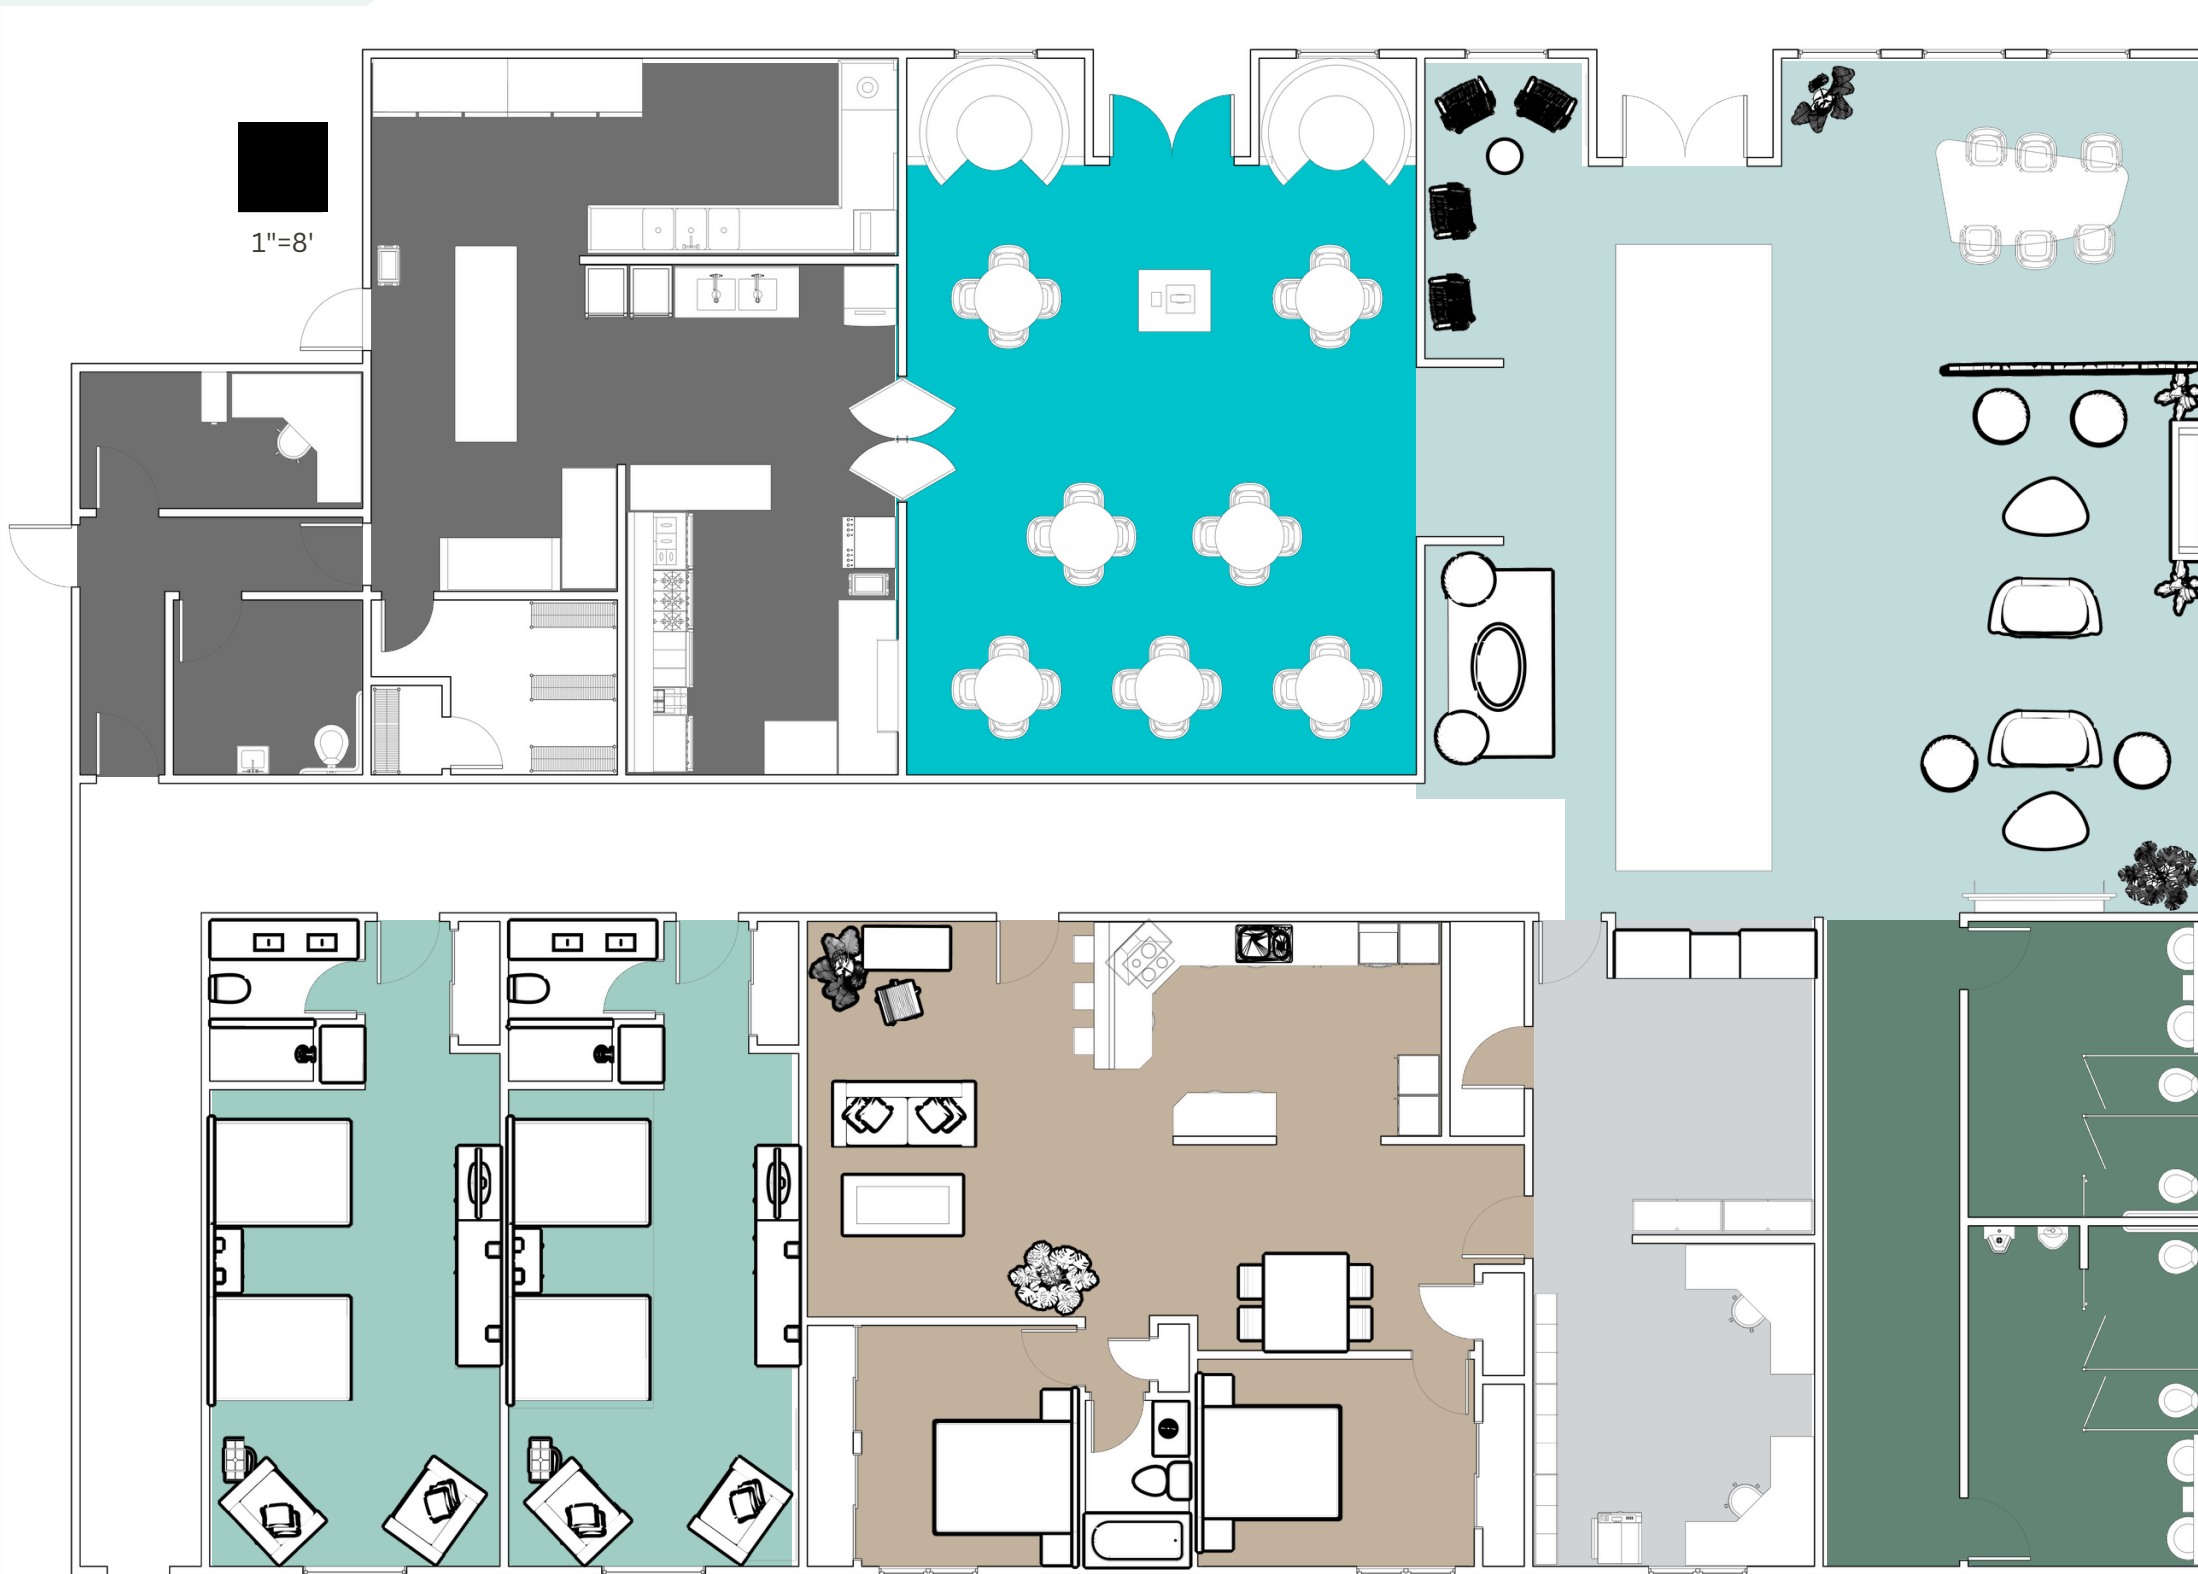

Floor Plan + Concept + Mood Board

Concept: Located in Cocoa Beach Florida, The Breezeway hotel and its restaurant Driftwood Grill is a small-scale beach chic place to stay and eat. Sitting just 1 block north of the pier this hotel is conveniently located for anyone traveling to the area. Driftwood Grill is a great casual place to grab some surf and turf and enjoy the ocean view. This hotel has a minimalist feel with a touch of elegance. A very simple yet effective color scheme created a strong sense of cohesiveness throughout the hotel and restaurant. Strong wood accents were used to add warmth and coziness. A very lively and creative group of artwork and decor was also used throughout to create subtle but noticeable accents. Ceiling panels were used to create a fun wave look as well as absorb sound to create a quiet space.

THE BREEZEWAY

Lobby Renders

THE BREEZEWAY

Restaurant Renders

DRIFTWOOD GRILL

Kitchen + Corridor Renders

THE BREEZEWAY

Guest Room + Bath Renders

THE BREEZEWAY

Owners Suite Render

THE BREEZEWAY

Finishes + Accessories

Guest Room

Lobby

Resturaunt

Guest Bath

THE BREEZEWAY