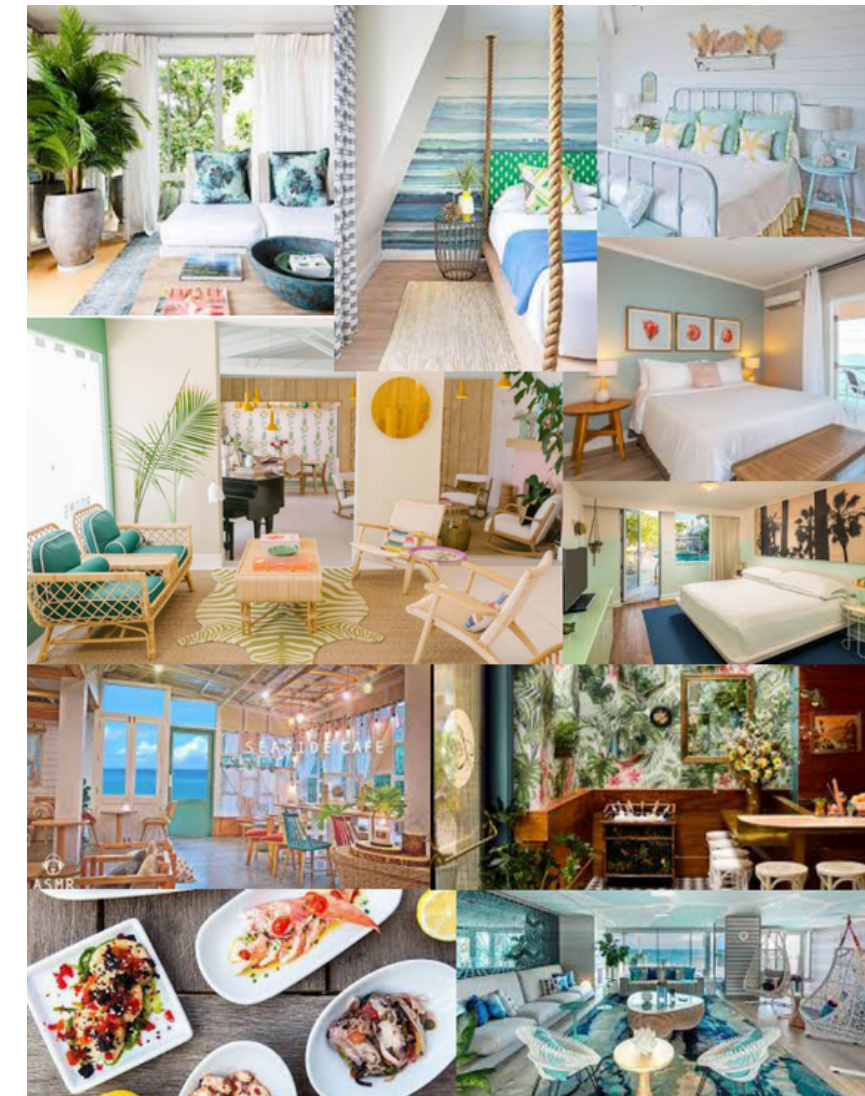

Floor Plan + Concept + Mood Board

Concept: Located in Cocoa Beach Florida, The Breezeway hotel and its restaurant Driftwood Grill is a small-scale beach chic place to stay and eat. Sitting just 1 block north of the pier this hotel is conveniently located for anyone traveling to the area. Driftwood Grill is a great casual place to grab some surf and turf and enjoy the ocean view. This hotel has a minimalist feel with a touch of elegance. A very simple yet effective color scheme created a strong sense of cohesiveness throughout the hotel and restaurant. Strong wood accents were used to add warmth and coziness. A very lively and creative group of artwork and decor was also used throughout to create subtle but noticeable accents. Ceiling panels were used to create a fun wave look as well as absorb sound to create a quiet space.

THE BREEZEWAY

Lobby Renders

THE BREEZEWAY

Restaurant Renders

DRIFTWOOD GRILL

Kitchen + Corridor Renders

THE BREEZEWAY

Guest Room + Bath Renders

THE BREEZEWAY

Owners Suite Render

THE BREEZEWAY

Finishes + Accessories

Guest Room

Lobby

Resturaunt

Guest Bath