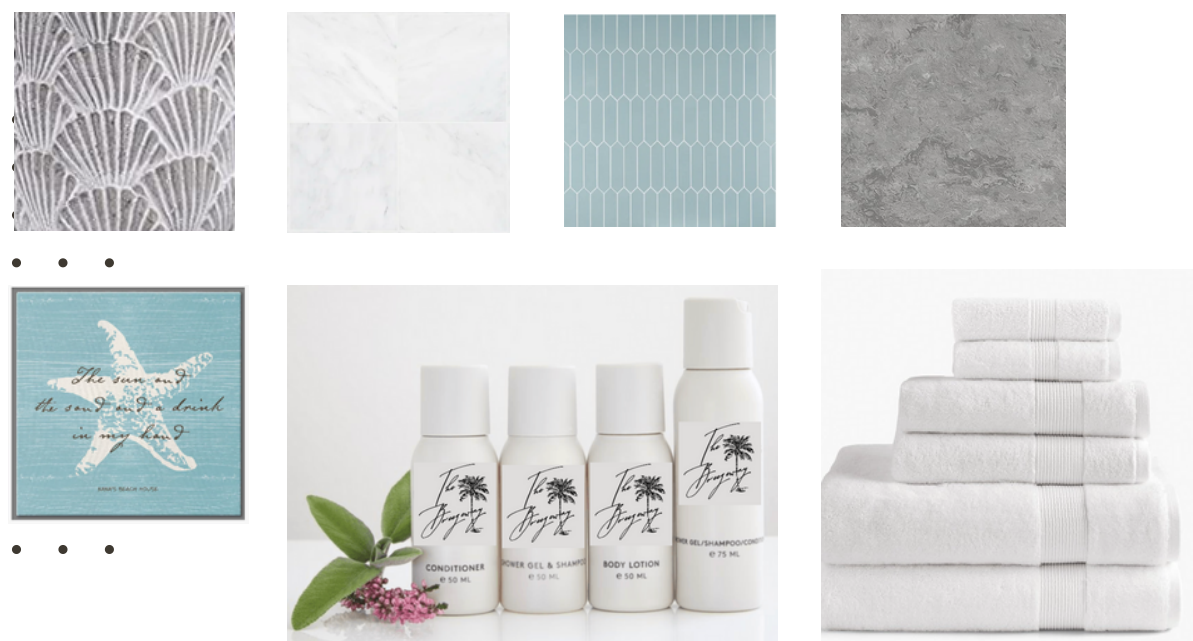

Floor Plan + Concept + Mood Board

Concept: Located in Cocoa Beach Florida, The Breezeway hotel and its restaurant Driftwood Grill is a small-scale beach chic place to stay and eat. Sitting just 1 block north of the pier this hotel is conveniently located for anyone traveling to the area. Driftwood Grill is a great casual place to grab some surf and turf and enjoy the ocean view. This hotel has a minimalist feel with a touch of elegance. A very simple yet effective color scheme created a strong sense of cohesiveness throughout the hotel and restaurant. Strong wood accents were used to add warmth and coziness. A very lively and creative group of artwork and decor was also used throughout to create subtle but noticeable accents. Ceiling panels were used to create a fun wave look as well as absorb sound to create a quiet space.

THE BREEZEWAY

Owners Suite Render

THE BREEZEWAY

Finishes + Accessories

Guest Room

Lobby

Resturaunt

Guest Bath