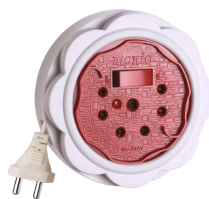

MF 313

MF 314

MF 315

MF 316

HSN CODE: 8537, GST 18%

FLEX BOXES

Code	Item	MRP ₹	Pkg. Out/Master
FLEX BOXES 240V~			
MF 301	HERO 2 Pin 4 Mtr Cable International Socket with master switch & indicator	270.00	10/120
MF 302	HERO 2 Pin 8 Mtr Cable International Socket with master switch & indicator	355.00	05/120
MF 303	HERO 3 Pin 4 Mtr Cable International Socket with master switch & indicator	355.00	05/120
FLEX BOXES 240V~			
MF 304	HERO 2 Pin 4 Mtr Cable 1 switch, two 2 pin outlets, one 3 pin outlet with indicator	240.00	10/120
MF 305	HERO 2 Pin 8 Mtr Cable 1 switch, two 2 pin outlets, one 3 pin outlet with indicator	325.00	05/120
MF 306	HERO 3 Pin 4 Mtr Cable 1 switch, two 2 pin outlets, one 3 pin outlet with indicator	325.00	05/120
FLEX BOXES 240V~			
MF 307	PINKA 2 Pin 4 Mtr Cable International Socket with master switch & indicator	310.00	10/120
MF 308	PINKA 2 Pin 8 Mtr Cable International Socket with master switch & indicator	420.00	05/90
MF 309	PINKA 3 Pin 5 Mtr Cable International Socket with master switch & indicator	390.00	05/90
FLEX BOXES 240V~			
MF 310	PINKA 2 Pin 5 Mtr Cable 1 switch, two 2 pin outlets, one 3 pin outlet with indicator	275.00	10/150
MF 311	PINKA 2 Pin 10 Mtr Cable 1 switch, two 2 pin outlets, one 3 pin outlet with indicator	390.00	05/100
MF 312	PINKA 3 Pin 5 Mtr Cable 1 switch, two 2 pin outlets, one 3 pin outlet with indicator	350.00	05/100
FLEX BOXES 240V~			
MF 313	MAZBOOT 205 SHI 2 Pin 5 Mtr Cable 1 switch, two 2 pin outlets, one 3 pin outlet with indicator & handle	237.00	10/135
MF 314	MAZBOOT 205 SI 2 Pin 5 Mtr Cable 1 switch, two 2 pin outlets, one 3 pin outlet with indicator & without handle	226.00	05/150
FLEX BOXES 240V~			
MF 315	MAZBOOT 210 SHI 2 Pin 10 Mtr Cable 1 switch, two 2 pin outlets, one 3 pin outlet with indicator & handle	344.00	10/90
MF 316	MAZBOOT 210 SI 2 Pin 10 Mtr Cable 1 switch, two 2 pin outlets, one 3 pin outlet with indicator & without handle	333.00	05/100