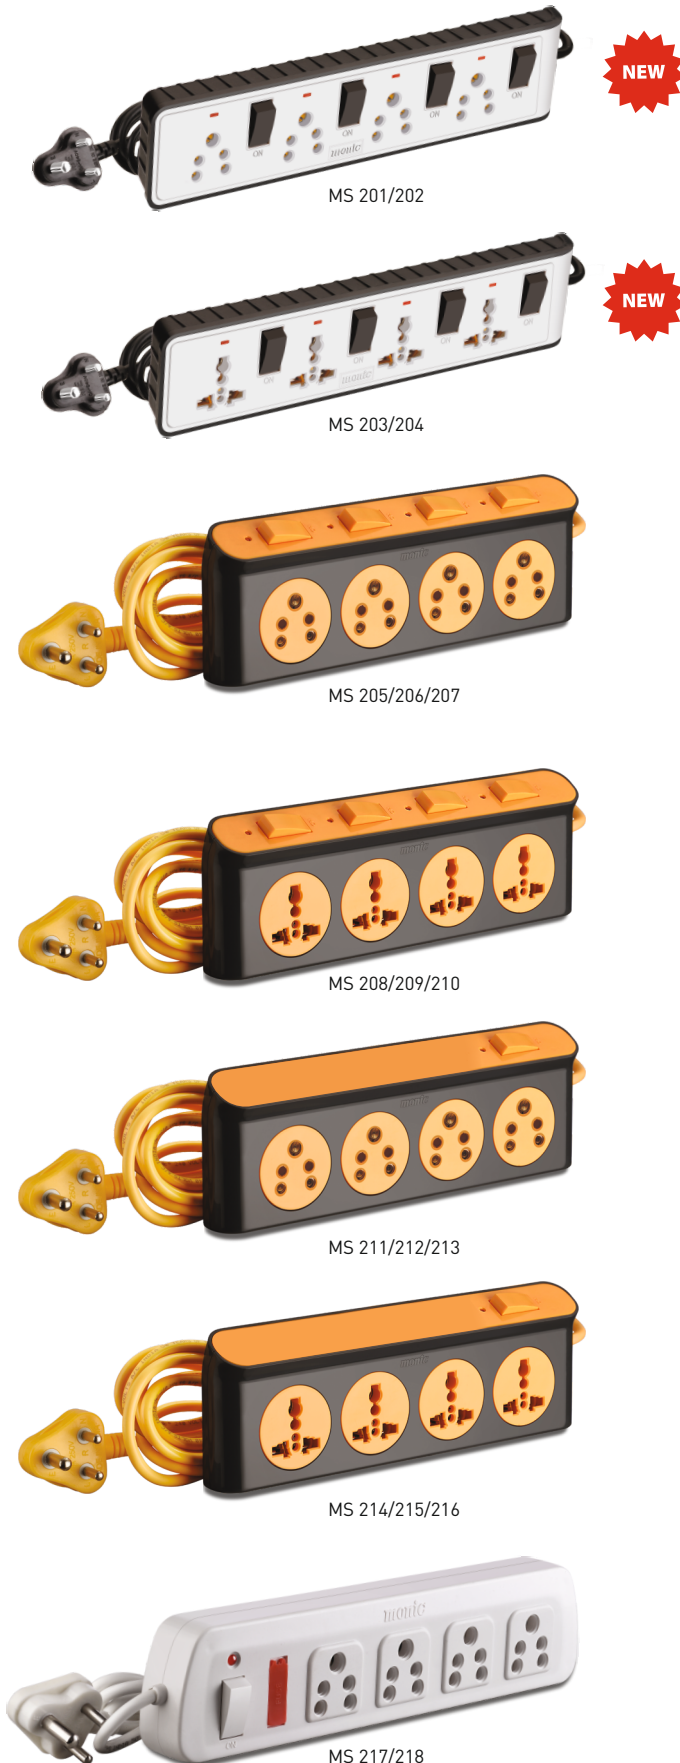

ELECTRICAL SOLUTION
CONNECT YOUR HOME

POWER STRIPS

Code	Item	MRP ₹	Pkg. Out/Master
STYLE POWER STRIP 4+4 240V~			
MS 201	STYLE 302 4 Switches four 2 in 1 sockets 4 indicators	440.00	10/80
MS 202	STYLE 305 4 Switches four 2 in 1 sockets 4 indicators	540.00	10/80
POWER STRIP 4+4 240V~			
MS 203	STYLE 302 4 Switches four 2 in 1 international sockets with 4 indicators	475.00	10/80
MS 204	STYLE 302 4 Switches four 2 in 1 international sockets with 4 indicators	575.00	10/80
POWER STRIP 4+4 240V~			
MS 205	PIANO 302 4 Switches four 2 in 1 sockets 4 indicators	505.00	10/80
MS 206	PIANO 305 4 Switches four 2 in 1 sockets 4 indicators	613.00	10/60
MS 207	PIANO 310 4 Switches four 2 in 1 sockets 4 indicators	720.00	04/40
POWER STRIP 4+4 240V~			
MS 208	PIANO 302 4 Switches four 2 in 1 international sockets with 4 indicators	613.00	10/80
MS 209	PIANO 305 4 Switches four 2 in 1 international sockets with 4 indicators	720.00	10/60
MS 210	PIANO 310 4 Switches four 2 in 1 international sockets with 4 indicators	828.00	04/40
POWER STRIP 1+4 240V~			
MS 211	PIANO 302 1 Switch four 2 in 1 sockets with indicator	462.00	10/80
MS 212	PIANO 305 1 Switch four 2 in 1 sockets with indicator	570.00	10/80
MS 213	PIANO 310 1 Switch four 2 in 1 sockets with indicator	677.00	04/40
POWER STRIP 4+1 240V~			
MS 214	PIANO 302 4 Switches four 2 in 1 international sockets with 4 indicators	495.00	10/80
MS 215	PIANO 305 4 Switches four 2 in 1 international sockets with 4 indicators	602.00	10/80
MS 216	PIANO 310 4 Switches four 2 in 1 international sockets with 4 indicators	710.00	04/40
POWER STRIP 1+4 240V~			
MS 217	302 1 Switch four 2 in 1 sockets with fuse & indicators	350.00	10/120
MS 218	305 1 Switch four 2 in 1 sockets with fuse & indicators	460.00	10/120