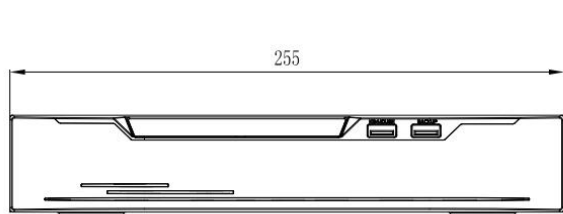

Smarth NVR

4CH NVR

Key Features

- Up to 4ch IP cameras access
- Up to 8MP resolution for live view and recording
- Intelligent analysis by NVR: Intrusion (support the accurate detection of vehicle and human)
- 1 SATA hard disk up to 12TB
- 1 RJ45 10/100Mbps network interface
- 4ch POE ports
- Smart search & playback
- Support cloud upgrade

| Storage | |
|----------------------|--|
| HDD | 1 SATA Ports, up to 12TB for each HDD |
| Interface | |
| Network | 1 × RJ-45, 10/100 Mbps self-adaptive Ethernet port |
| PoE | 4 Ports (IEEE 802.3af), 32W |
| HDMI | 1 |
| VGA | 1 |
| Audio I/O | 1/1 |
| Alarm I/O | 4/1 |
| USB | 3 ports (USB 2.0 × 3) |
| General | |
| Power Supply | DC48V/1.25A |
| Power Consumption | < 15 W (without HDD) |
| Operating Conditions | -10 °C ~ 50 °C (14 °F ~ 122 °F) |
| Storage Conditions | Less than 90% RH |
| Certifications | CE/FCC |
| Dimensions | 255 × 235.1 × 47.5 mm (10.04" × 9.26" × 1.87") |
| Net Weight | 0.9 kg (1.98 lb) without HDD |

Dimensions (mm)

Rear Panel