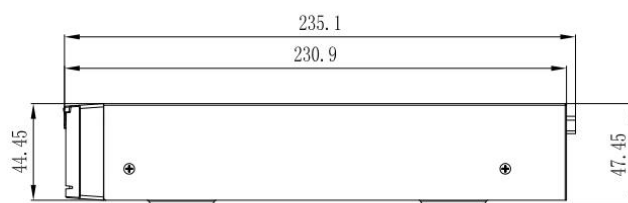

Smarth NVR

4CH NVR

Key Features

- Up to 4ch IP cameras access
- Up to 8MP resolution for live view and recording
- Intelligent analysis by NVR: Intrusion (support the accurate detection of vehicle and human)
- 1 SATA hard disk up to 12TB
- 1 RJ45 10/100Mbps network interface
- 4ch POE ports
- Smart search & playback
- Support cloud upgrade

| Storage | |
|----------------------|--|
| HDD | 1 SATA Ports, up to 12TB for each HDD |
| Interface | |
| Network | 1 × RJ-45, 10/100 Mbps self-adaptive Ethernet port |
| PoE | 4 Ports (IEEE 802.3af), 32W |
| HDMI | 1 |
| VGA | 1 |
| Audio I/O | 1/1 |
| Alarm I/O | 4/1 |
| USB | 3 ports (USB 2.0 × 3) |
| General | |
| Power Supply | DC48V/1.25A |
| Power Consumption | < 15 W (without HDD) |
| Operating Conditions | -10 °C ~ 50 °C (14 °F ~ 122 °F) |
| Storage Conditions | Less than 90% RH |
| Certifications | CE/FCC |
| Dimensions | 255 × 235.1 × 47.5 mm (10.04" × 9.26" × 1.87") |
| Net Weight | 0.9 kg (1.98 lb) without HDD |

Dimensions (mm)

Rear Panel