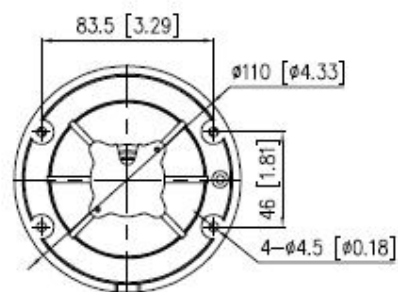

Dimensions (mm)

Accessories

Optional:

SN-CBK649B
Junction Box

SN-CBK627D
Pole Mount