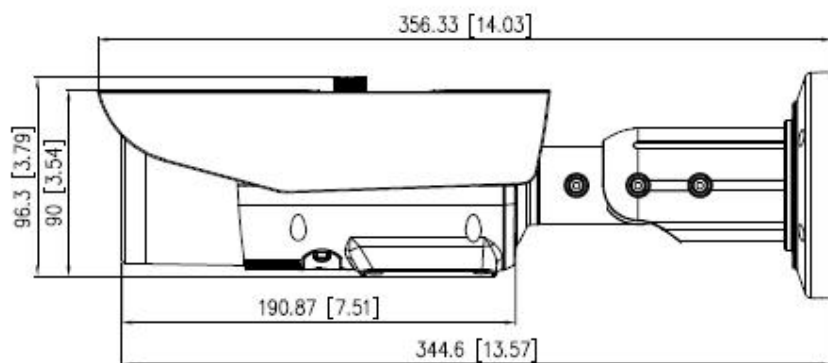

Dimensions (mm)

Accessories

Optional:

SN-CBK649B
Junction Box

SN-CBK627D
Pole Mount