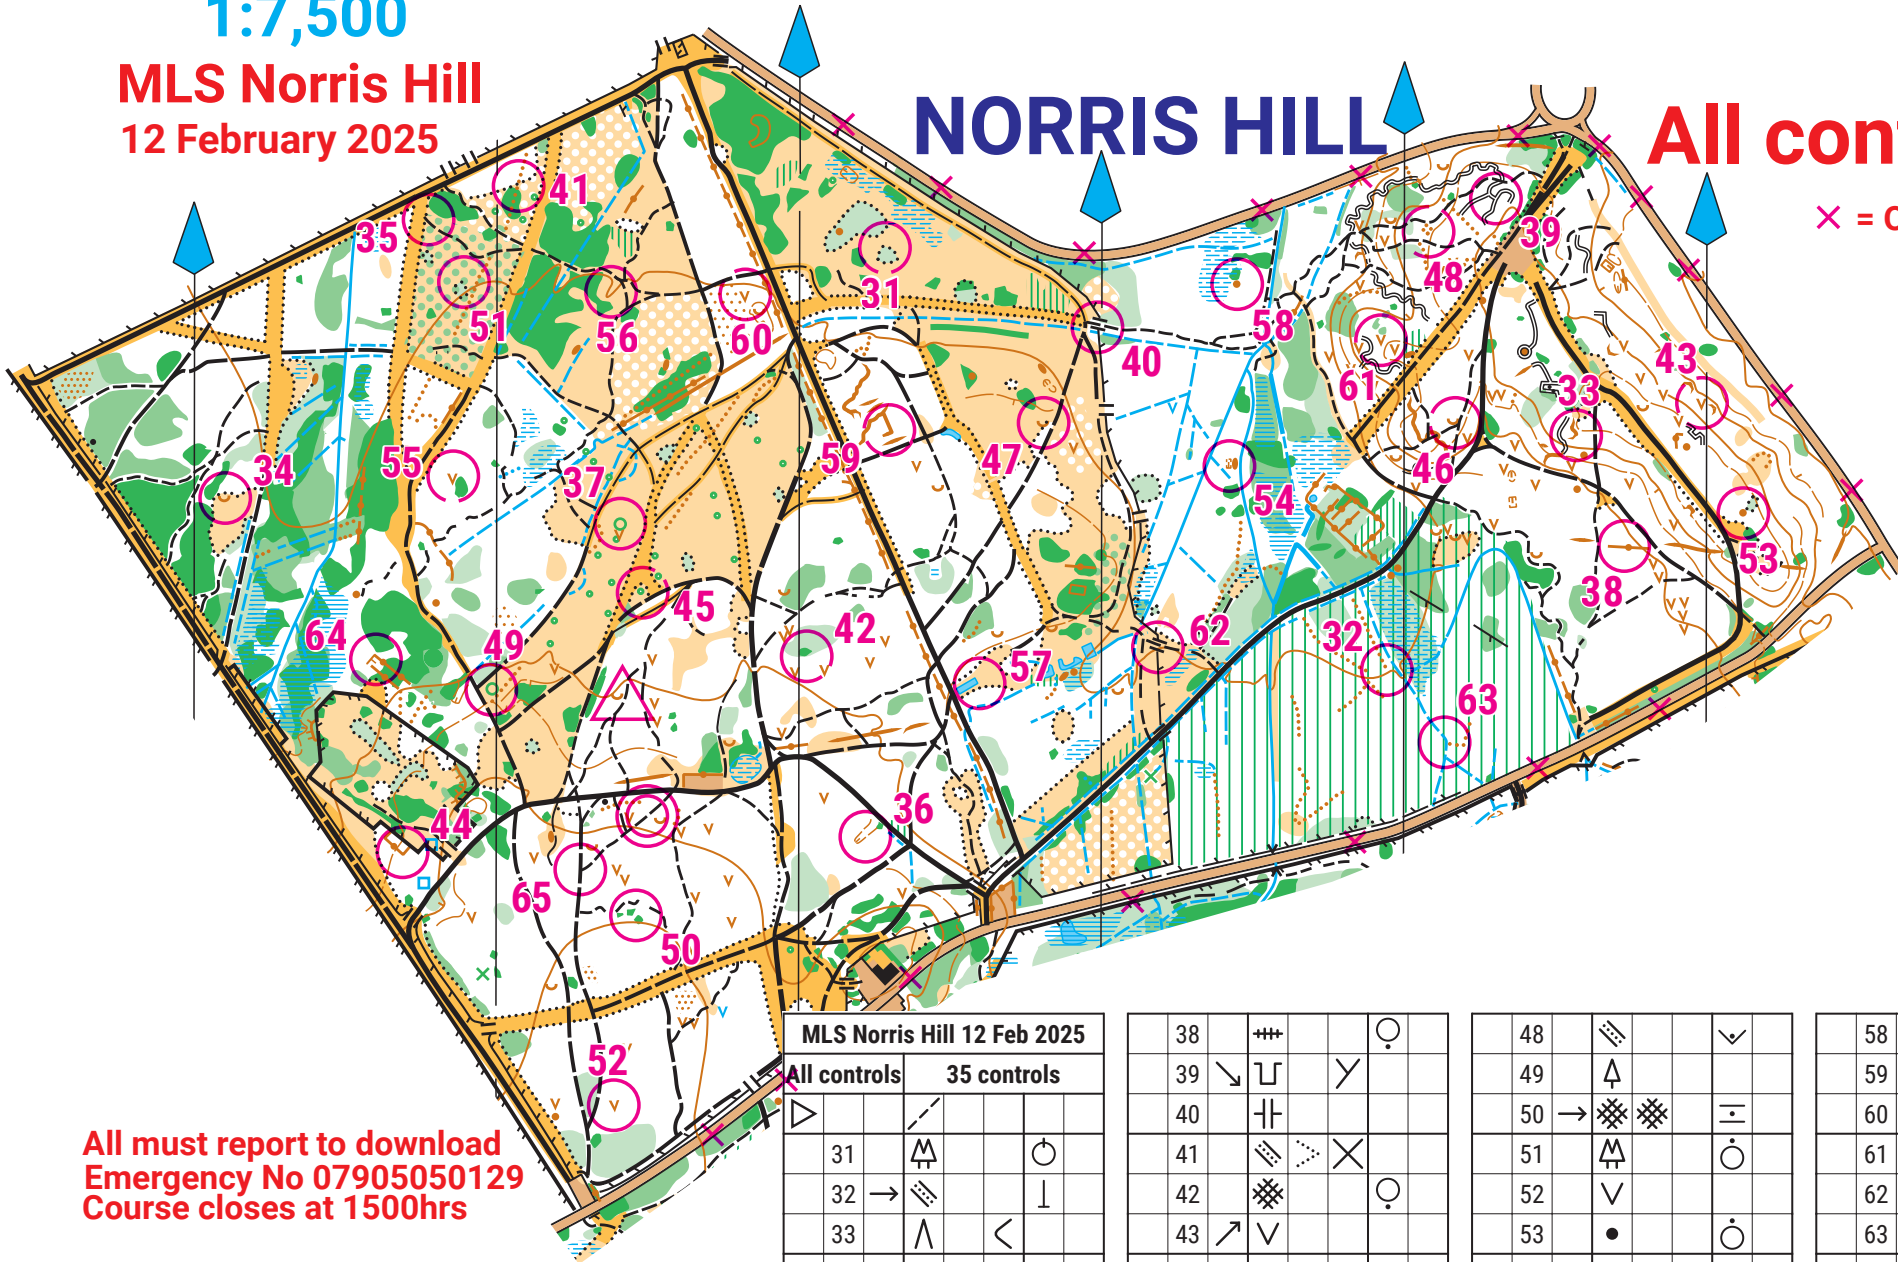

1:7,500

MLS Norris Hill

12 February 2025

NORRIS HILL

All controls

× = Out of Bounds

Copy right SN 2023

**All must report to download
Emergency No 07905050129
Course closes at 1500hrs**

MLS Norris Hill 12 Feb 2025			
All controls	35 controls		
31	⌘		⊙
32	→	⌘	⊥
33	∧	<	
34	∪		
35	⌘	∨	
36	∩	∪	
37	↑	⌘	

38	+++		⊙
39	↘	⌘	∨
40	⌘		
41	⌘	∨	×
42	⌘		⊙
43	↗	∨	
44	+++		∨
45	↙	⌘	
46	∪	∪	
47	∪		

48	⌘		∨
49	⌘		
50	→	⌘	⊥
51	⌘		⊙
52	∨		
53	•		⊙
54	⊙		
55	∨		
56	∩	∪	⊙
57	∩		∨