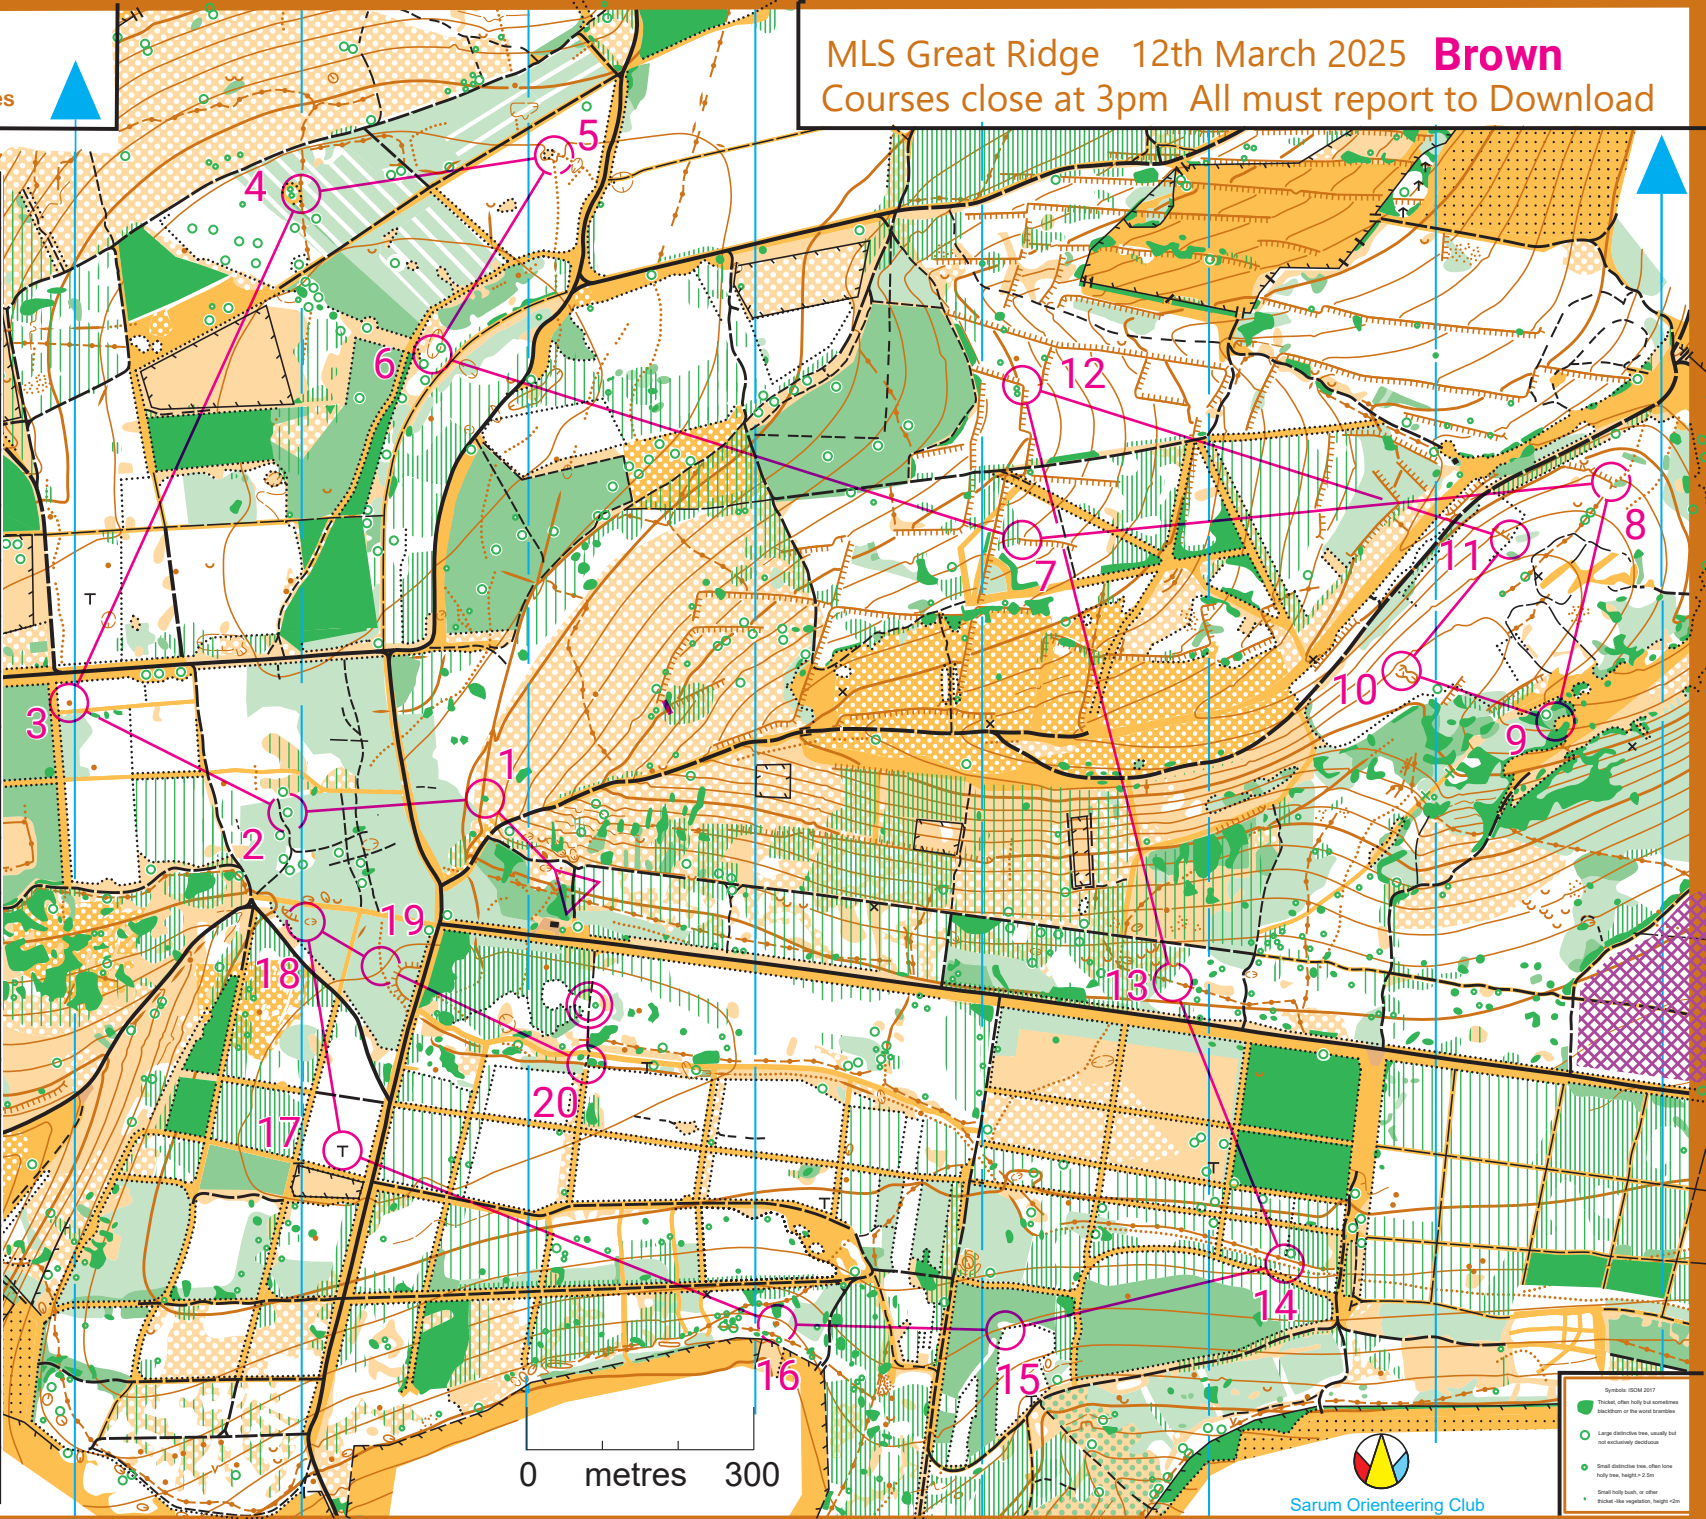

GREAT RIDGE

Scale 1:10,000 Contour interval 5 metres

MLS Great Ridge 12th March 2025 **Brown**
Courses close at 3pm All must report to Download

MLS 12.3.25				
Brown		8.5 km		215 m
▷		∧	∕	×
1	48	⊞		○
2	64	△	⊗	○
3	49	●		○
4	57	≠		
5	35	∕	∕	Y
6	50	⊖		⊖
7	34	⊣		T
8	52	⊣	<	
9	66	⊙		⊖
10	51	⊖		⊖
11	58	⊣		∨
12	67	⊣	<	
13	53	≠		
14	40	∕		
15	46	∇		F
16	60	●		○
17	37	T		F
18	68	⊖		○
19	63	∕		
20	65	∧	∕	×

0 metres 300