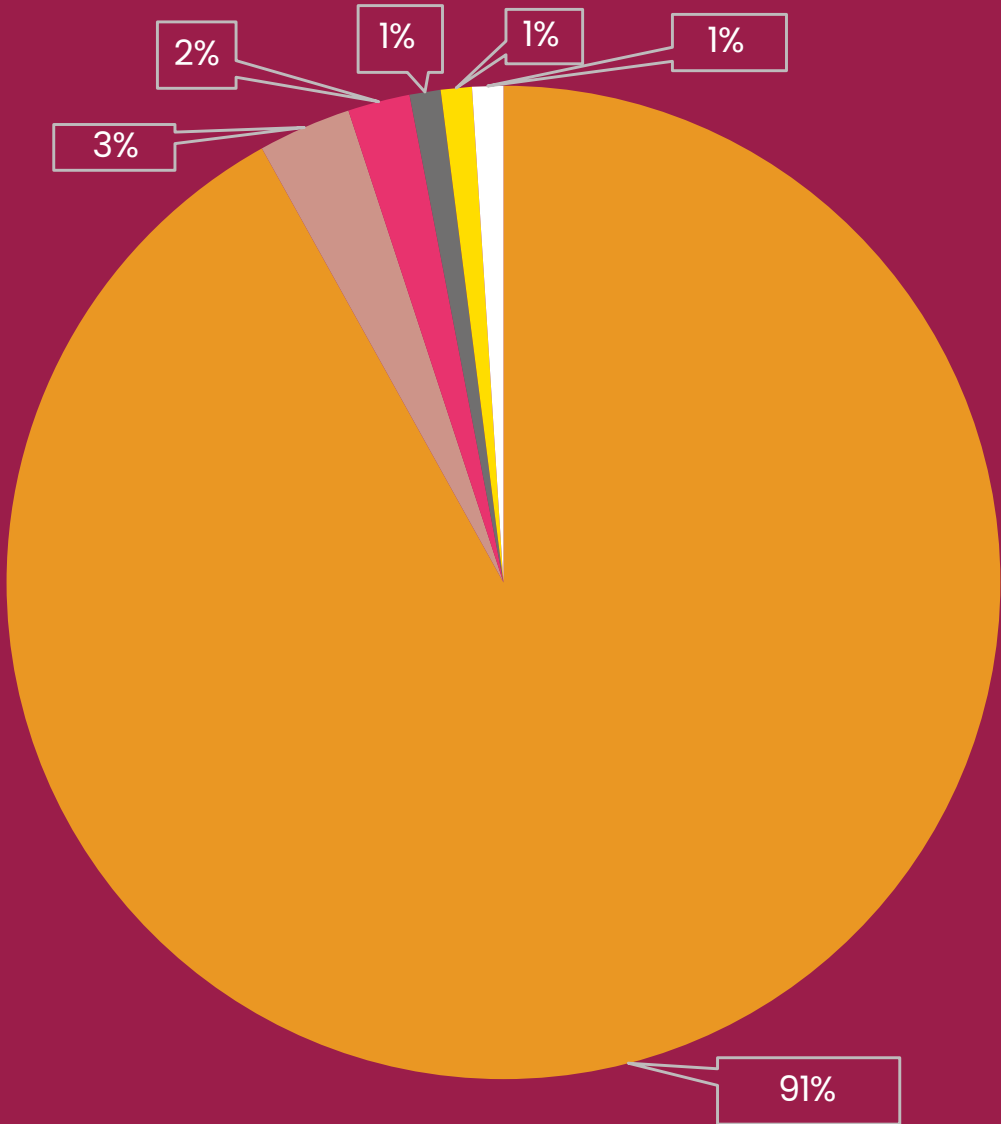

**Did you
know**

Google is by
far the largest
search engine
in the world

Search Engine Market Share Worldwide

(Jan 2024)

Google Bing Yandex Yahoo Baidu DuckDuckGo

Source: Statcounter

**91% of global
searches
happen on
Google**

**95% of mobile
searches
happen on
Google**

**82% of desktop
searches
happen on
Google**

60% of search
traffic is from
a mobile

On average, a single search query travels 1,500 miles away to a data centre and uses 1,000 computers in 0.2 seconds to retrieve an answer