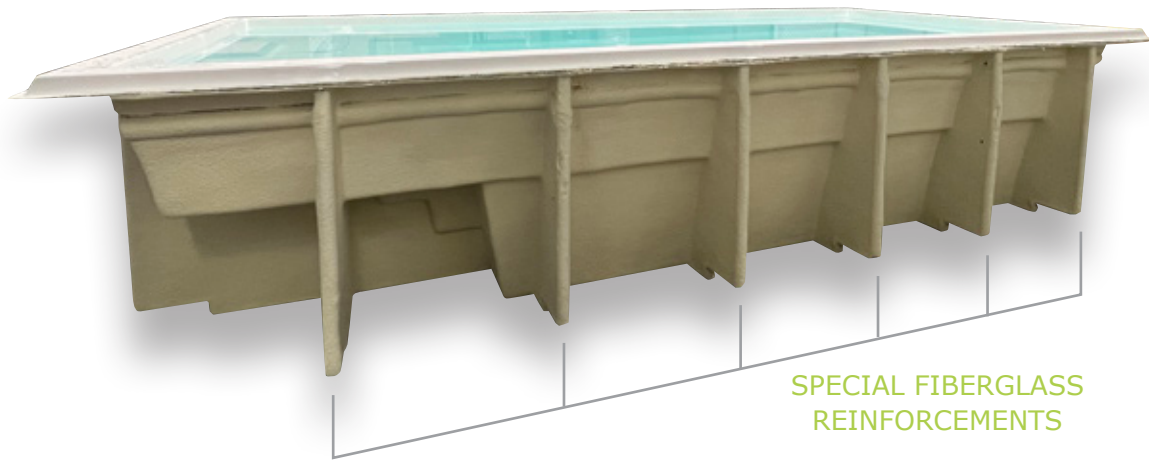

With its **elegant beach section**, you can place two loungers comfortably. It's time to relax, soak up the sun and freshen up all at once.

Québec 20' X 10' X 4'6"

Zen and contemporary, the Québec is characterised with a corner spa and adjustable jets. It is easy to maintain and has a flat bottom.

Boston 10'6" X 6'9" X 38.5"

The Boston is built for all **4 seasons**. It will provide an environment where you can renew your body and soul.

NEW PRODUCTS

Las Vegas 28' X 14' X 4'6"

With its avant-garde style, the Las Vegas has everything you could wish for! Find the perfect combination with its **infinity spa**, as well as its **relaxing beach** that can accommodate two sun loungers.

Chicago 22' X 12' X 4'6"

The Chicago features a spacious, **full-width stairs** that adds modern style to your backyard. Its flat bottom will maximize your bathing area.

Atlanta 26' X 12' X 4'6"

Impress the guests with the Atlanta, a model of choice for large projects. With a length of 26 feet, it's perfect for large spaces. Take advantage of its **full-width steps** and **extra-long built-in benches** to comfortably welcome families and friends.

Phoenix 30' X 14' X 4'6"

Vancouver 24' X 12' X 4'6"

The steps in the Phoenix and the Vancouver are located on the side to maximize play and swimming.

Above Ground Version

Robotic

Our innovative robotic technology guarantees uniform application of fiberglass and gelcoat, providing unmatched structural resistance as a monocoque, it offers unbeatable watertightness.