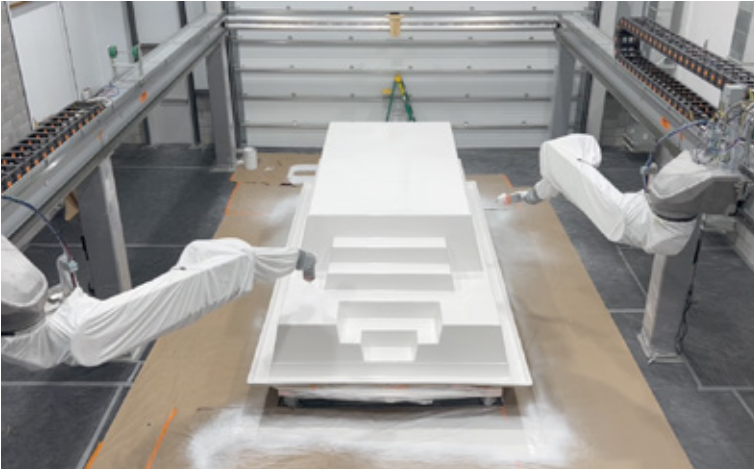

With its **elegant beach section**, you can place two loungers comfortably. It's time to relax, soak up the sun and freshen up all at once.

Québec 20' X 10' X 4'6"

Zen and contemporary, the Québec is characterised with a corner spa and adjustable jets. It is easy to maintain and has a flat bottom.

Phoenix 30' X 14' X 4'6"

Vancouver 24' X 12' X 4'6"

The steps in the Phoenix and the Vancouver are located on the side to maximize play and swimming.

Above Ground Version

Robotic

Our innovative robotic technology guarantees uniform application of fiberglass and gelcoat, providing unmatched structural resistance as a monocoque, it offers unbeatable watertightness.