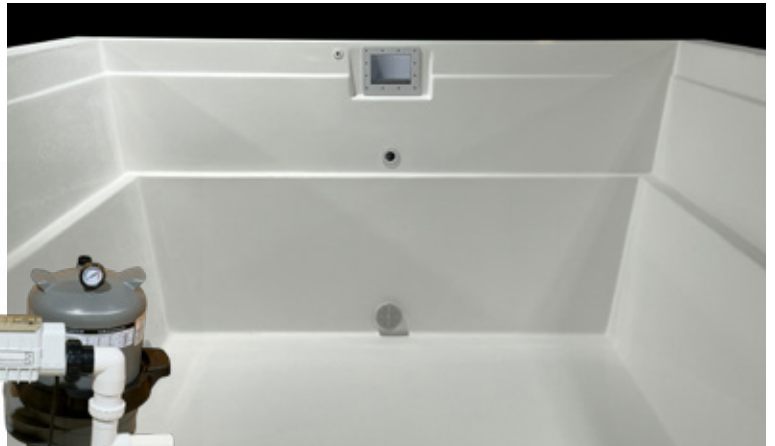

100% Pre-plumbed

SKIMMER, MULTIPLE JETS, MAIN DRAINS, WATER LINE, AIR LINE

PRE-PLUMBED FILTRATION SYSTEM