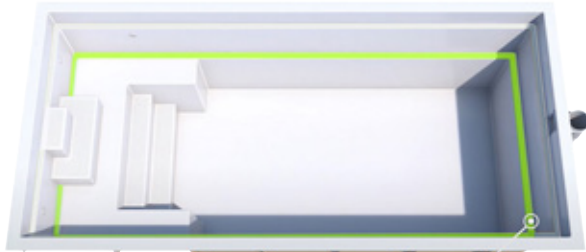

360-degree safety step