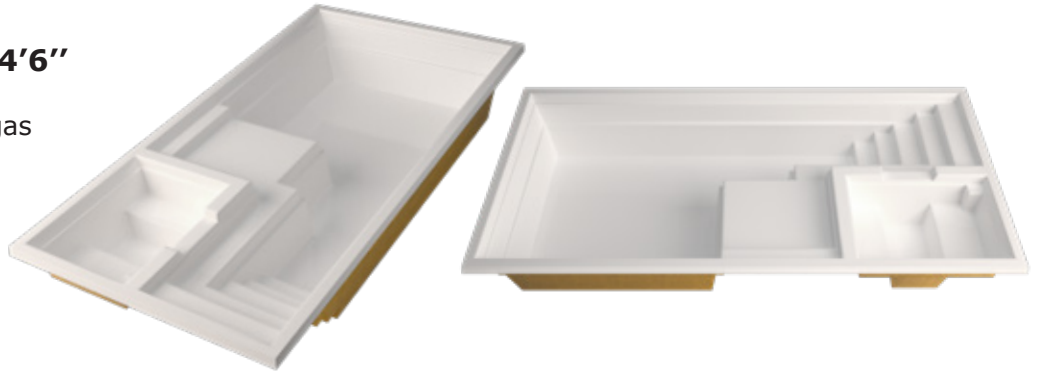

Seattle 14' X 8' X 4'6"

With 6 whirlpool jets and moulded benches,
The Seattle serves as a **mini pool and a spa**.

Cleveland 12' X 8' X 42"

The Cleveland is a nature spa with **comfortable seating for 9 people**. It can be used all year round. It is convenient for small spaces or can be set up next to any pool.

Boston 10'6" X 6'9" X 38.5"

The Boston is built for all **4 seasons**. It will provide an environment where you can renew your body and soul.

NEW PRODUCTS

Las Vegas 28' X 14' X 4'6"

With its avant-garde style, the Las Vegas has everything you could wish for! Find the perfect combination with its **infinity spa**, as well as its **relaxing beach** that can accommodate two sun loungers.

Phoenix 30' X 14' X 4'6"

Vancouver 24' X 12' X 4'6"

The steps in the Phoenix and the Vancouver are located on the side to maximize play and swimming.

Above Ground Version

Robotic

Our innovative robotic technology guarantees uniform application of fiberglass and gelcoat, providing unmatched structural resistance as a monocoque, it offers unbeatable watertightness.