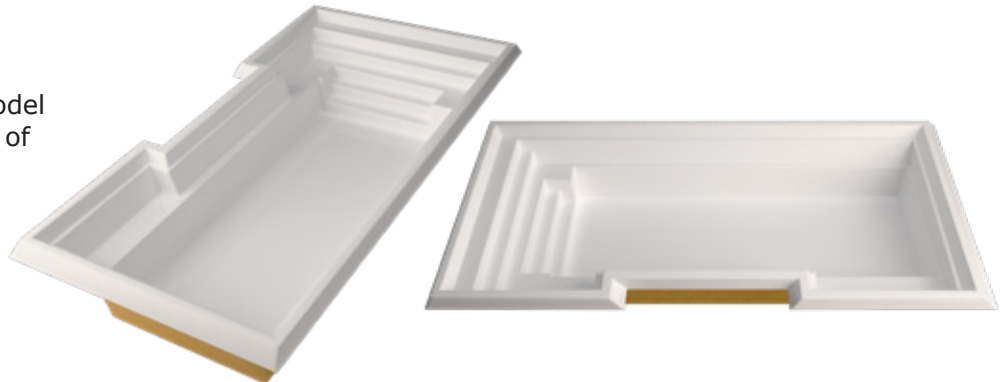

Atlanta 26' X 12' X 4'6"

Impress the guests with the Atlanta, a model of choice for large projects. With a length of 26 feet, it's perfect for large spaces. Take advantage of its **full-width steps** and **extra-long built-in benches** to comfortably welcome families and friends.