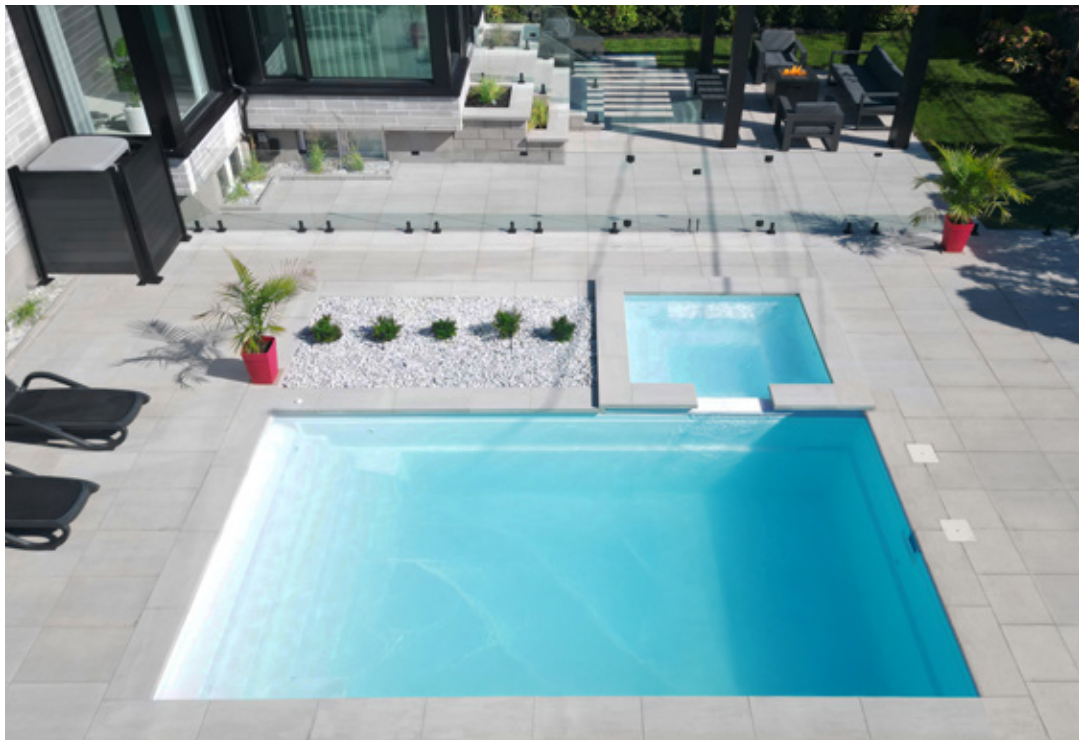

With its **elegant beach section**, you can place two loungers comfortably. It's time to relax, soak up the sun and freshen up all at once.

Québec 20' X 10' X 4'6"

Zen and contemporary, the Québec is characterised with a corner spa and adjustable jets. It is easy to maintain and has a flat bottom.

New York 25' X 12' X 5'6"

With modular spa

Personalize your pool with
modular beaches and spas that can be
integrated into our rectangular pool models.

9' x 8' Modulaire spa

9' x 8'
Tanning ledge

Atlanta 26' X 12' X 4'6"

Chicago 22' X 12' X 4'6"

With modular spa.

Modular tanning ledge and spa

Add a touch of style to your outdoor design with the new modular beach, which can be integrated into all our rectangular models and **can welcome up to two loungers**.