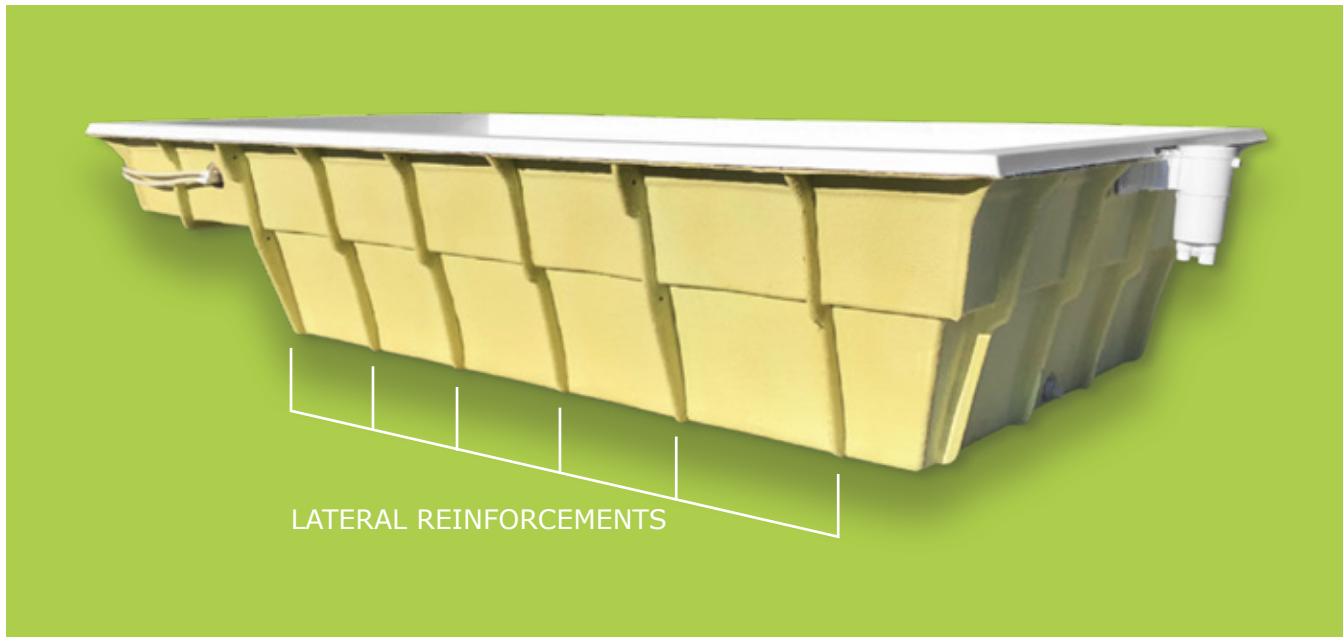

Phoenix 30' X 14' X 4'6"

Vancouver 24' X 12' X 4'6"

The steps in the Phoenix and the Vancouver are located on the side to maximize play and swimming.

Above Ground Version

Robotic

Our innovative robotic technology guarantees uniform application of fiberglass and gelcoat, providing unmatched structural resistance as a monocoque, it offers unbeatable watertightness.

Manufacturing factory

Capacity of 10 000 pool per year

Accessories

Cartridge Filtration System

Filtration System with Spa Pack

The only fiberglass pool certified for long-term use in our climate

- ✓ **EXCLUSIVE SIDE REINFORCEMENTS**
- ✓ **33% STRONGER THAN ANY OTHER FIBERGLASS POOL**
- ✓ **BACKFILL WITH NO WATER**
- ✓ **INSULATED POOL**

100% Pre-plumbed

SKIMMER, MULTIPLE JETS, MAIN DRAINS, WATER LINE, AIR LINE

PRE-PLUMBED FILTRATION SYSTEM

BACKFILL WITHOUT WATER IN THE POOL

Vertical and horizontal reinforcements

Sprayed polyurethane

360-degree safety step

Non-slip steps

Embedded benches

Cross-cut

High density polyurethane
Insulation
Reinforced fiberglass resin
Gel coat

Whirlpool jets

Smooth surface: several layers of « Gel coat Iso NPG ».

2 successive layers of resine reinforced with fibreglass will ensure resistance and flexibility your pool needs. The first layer being vinylester.