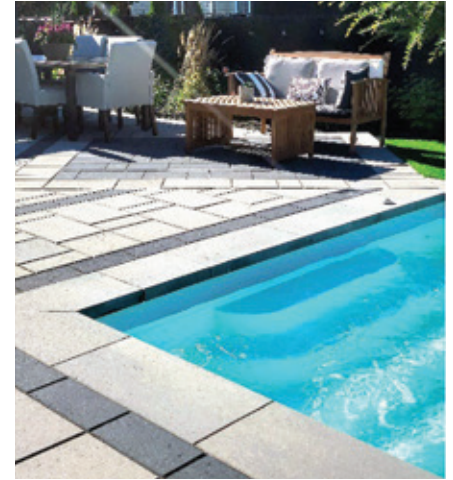

With its **elegant beach section**, you can place two loungers comfortably. It's time to relax, soak up the sun and freshen up all at once.

Québec 20' X 10' X 4'6"

Zen and contemporary, the Québec is characterised with a corner spa and adjustable jets. It is easy to maintain and has a flat bottom.

New Jersey 26' X 12' X 4'6"

Thanks to its **flat bottom and consistent depth**, this pool is ideal for families and sports lovers due to its large playing area. Integrated benches and whirlpool jets will surely help you to relax.