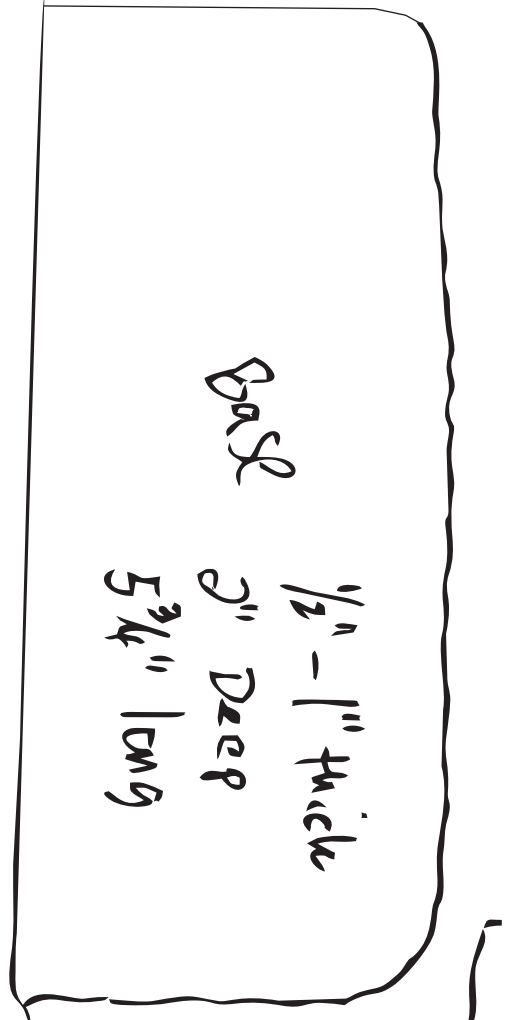

# Hobbit Scene: Pattern

Artist/Author/Instructor: Mr. Eric Owens, IWG

Gnome: 3 1/4"H X 1 1/4"W X 1 1/4"D

Door: 5"H X 4"W X 1"D

Base: 1/2 - 1"H X 5 3/4"W X 2"D

Hobbit-Gnome  
Dimensions

1 1/4" W  
1 1/4" Deep  
3 1/4" Tall

Hobbit-Gnome - Fantasy Door

DIMENSIONS

by ERIC OWENS

Base  
5 3/4" Long  
2" Deep  
1/2" - 1" Thick

4" Wide  
5" Tall  
1" Thick