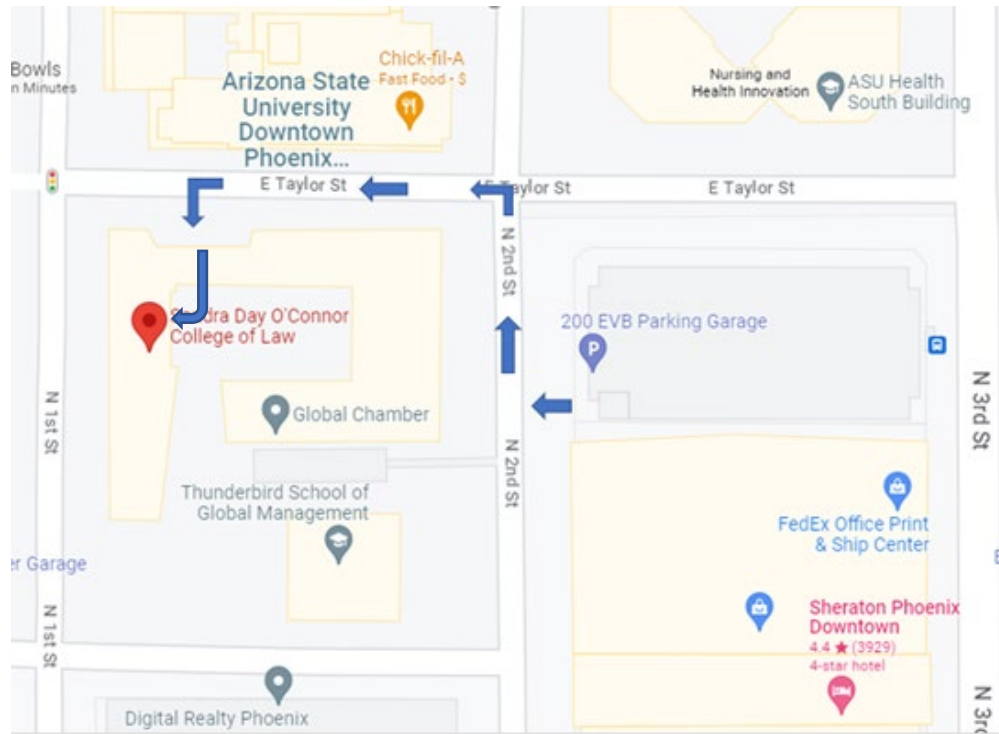

Directions from the Taylor St. Parking Structure,
Formerly known as 200 EVB Parking Garage

Directions:

1. Once out of garage turn right to get to the corner of 2nd St and Taylor.
2. Turn left onto Taylor St.
3. You will see two buildings to your left connected by walkway bridges and a big mesh media screen. There will be a sign outside of the unlocked lobby door titled “*Insert event name*”. Please enter here and enter the elevators to go up to the 5th floor for check in.
4. Enjoy the event!