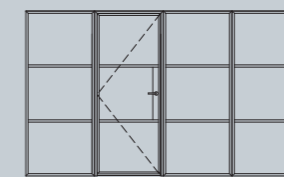

SINGLE DOOR