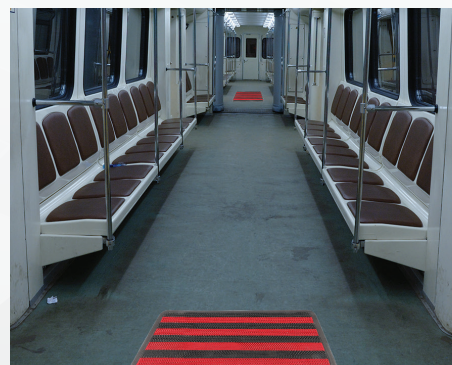

Duro MatTM
WIPE

Duro Mat Wipe

Wipe out the water and get rid of dust from your footwear, with our easy to clean and zero maintenance 'Duro Mat Wipe' mats.

Made with high-grade polymer, Duro Mat Wipe mats consist of **'Twin Blade Technology'**. This technology enables wiping away almost all the muck off the footwear in a single wipe. Its wavy and undulated polymer structure presents an unbeatable combination of aesthetics, strength & durability.

Restaurants

Trains and Luxury Coaches

Household: _____

Swimming Pool Areas

Bathroom Entrance

Balcony

Available Size:

Centimeter:	43 X 68	53 X 76	53 X 121
Inches:	17 X 27	21 X 30	21 X 48