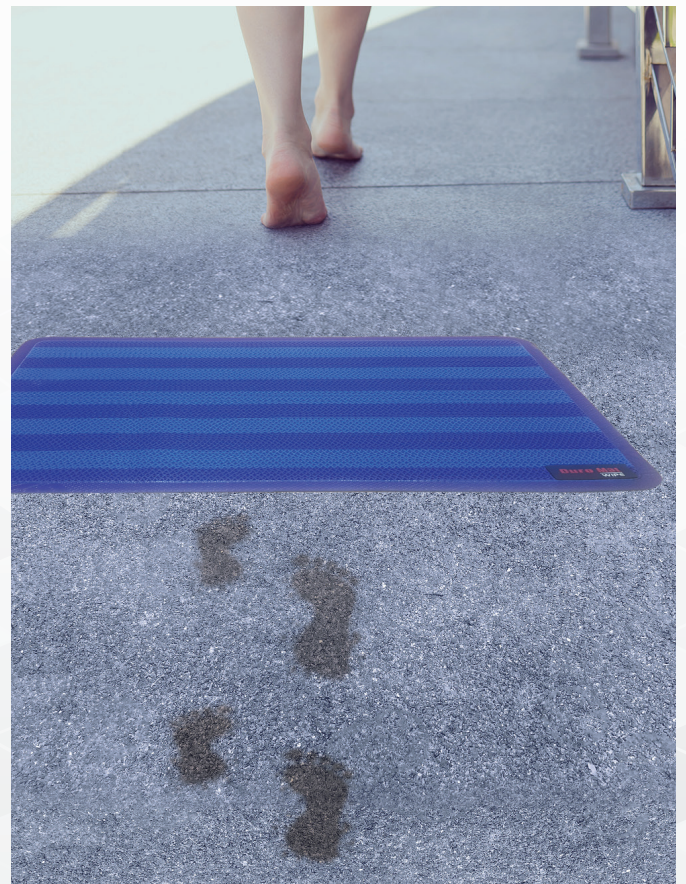

Duro MatTM
WIPE

Duro Mat Wipe

Wipe out the water and get rid of dust from your footwear, with our easy to clean and zero maintenance 'Duro Mat Wipe' mats.

Made with high-grade polymer, Duro Mat Wipe mats consist of **'Twin Blade Technology'**. This technology enables wiping away almost all the muck off the footwear in a single wipe. Its wavy and undulated polymer structure presents an unbeatable combination of aesthetics, strength & durability.

With 'Duro Mat Wipe' mats, soggy dampeners are no more a threat.

Twin Blade Technology

Easy Cleaning enabled by open structure.

Holds Little Pieces from floor surface.

Long life due to hightech product.

Allows dirt to fall through.

Features

Anti-Rodent

UV Resistant

Fire Resistant

Anti-Skid Bottom

Hassel free trolley and strolley movement

All weather proof

100% Washable

Recyclable

Advantages

Locks in dirt and flushes out water

odourless and maintains hygiene

Enhances safety and avoids slipping

Zero maintenance and easy to clean

Entrance: _____

Lobby