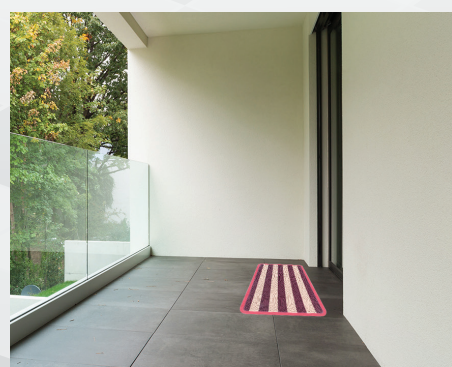

Duro MatTM
WIPE

Duro Mat Wipe

Wipe out the water and get rid of dust from your footwear, with our easy to clean and zero maintenance 'Duro Mat Wipe' mats.

Made with high-grade polymer, Duro Mat Wipe mats consist of **'Twin Blade Technology'**. This technology enables wiping away almost all the muck off the footwear in a single wipe. Its wavy and undulated polymer structure presents an unbeatable combination of aesthetics, strength & durability.

Restaurants

Trains and Luxury Coaches

Household: _____

Swimming Pool Areas

Bathroom Entrance

Balcony

Available Size:

Centimeter:	43 X 68	53 X 76	53 X 121
Inches:	17 X 27	21 X 30	21 X 48

Twin Blade Technology

Beveled Edges

Available Colors:

Fire & Ice

Midnight Blue

Candy Red

Red Ash

Stone Grey