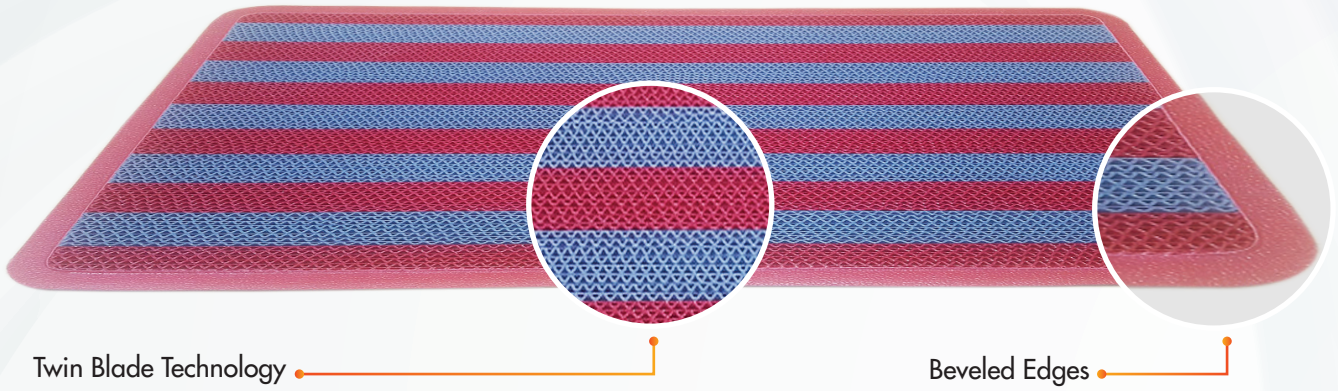

Duro MatTM
WIPE

Duro Mat Wipe

Wipe out the water and get rid of dust from your footwear, with our easy to clean and zero maintenance 'Duro Mat Wipe' mats.

Made with high-grade polymer, Duro Mat Wipe mats consist of **'Twin Blade Technology'**. This technology enables wiping away almost all the muck off the footwear in a single wipe. Its wavy and undulated polymer structure presents an unbeatable combination of aesthetics, strength & durability.

With 'Duro Mat Wipe' mats, soggy dampeners are no more a threat.

Twin Blade Technology

Easy Cleaning enabled by open structure.

Holds Little Pieces from floor surface.

Long life due to hightech product.

Allows dirt to fall through.

Restaurants

Trains and Luxury Coaches

Household: _____

Swimming Pool Areas

Bathroom Entrance

Balcony

Available Size:

Centimeter:	43 X 68	53 X 76	53 X 121
Inches:	17 X 27	21 X 30	21 X 48

Twin Blade Technology

Beveled Edges

Available Colors:

Fire & Ice

Midnight Blue

Candy Red

Red Ash

Stone Grey