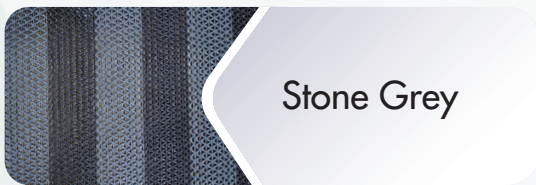

Duro MatTM
WIPE

Duro Mat Wipe

Wipe out the water and get rid of dust from your footwear, with our easy to clean and zero maintenance 'Duro Mat Wipe' mats.

Made with high-grade polymer, Duro Mat Wipe mats consist of **'Twin Blade Technology'**. This technology enables wiping away almost all the muck off the footwear in a single wipe. Its wavy and undulated polymer structure presents an unbeatable combination of aesthetics, strength & durability.

Twin Blade Technology

Beveled Edges

Available Colors:

Fire & Ice

Midnight Blue

Candy Red

Red Ash

Stone Grey