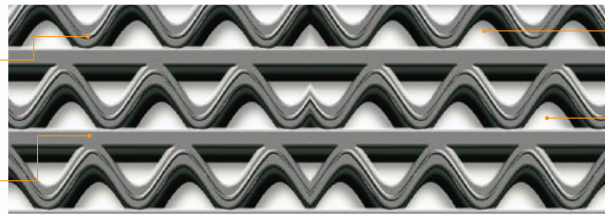

Duro MatTM
WIPE

Duro Mat Wipe

Wipe out the water and get rid of dust from your footwear, with our easy to clean and zero maintenance 'Duro Mat Wipe' mats.

Made with high-grade polymer, Duro Mat Wipe mats consist of **'Twin Blade Technology'**. This technology enables wiping away almost all the muck off the footwear in a single wipe. Its wavy and undulated polymer structure presents an unbeatable combination of aesthetics, strength & durability.

With 'Duro Mat Wipe' mats, soggy dampeners are no more a threat.

Twin Blade Technology

Easy Cleaning enabled by open structure.

Holds Little Pieces from floor surface.

Long life due to hightech product.

Allows dirt to fall through.